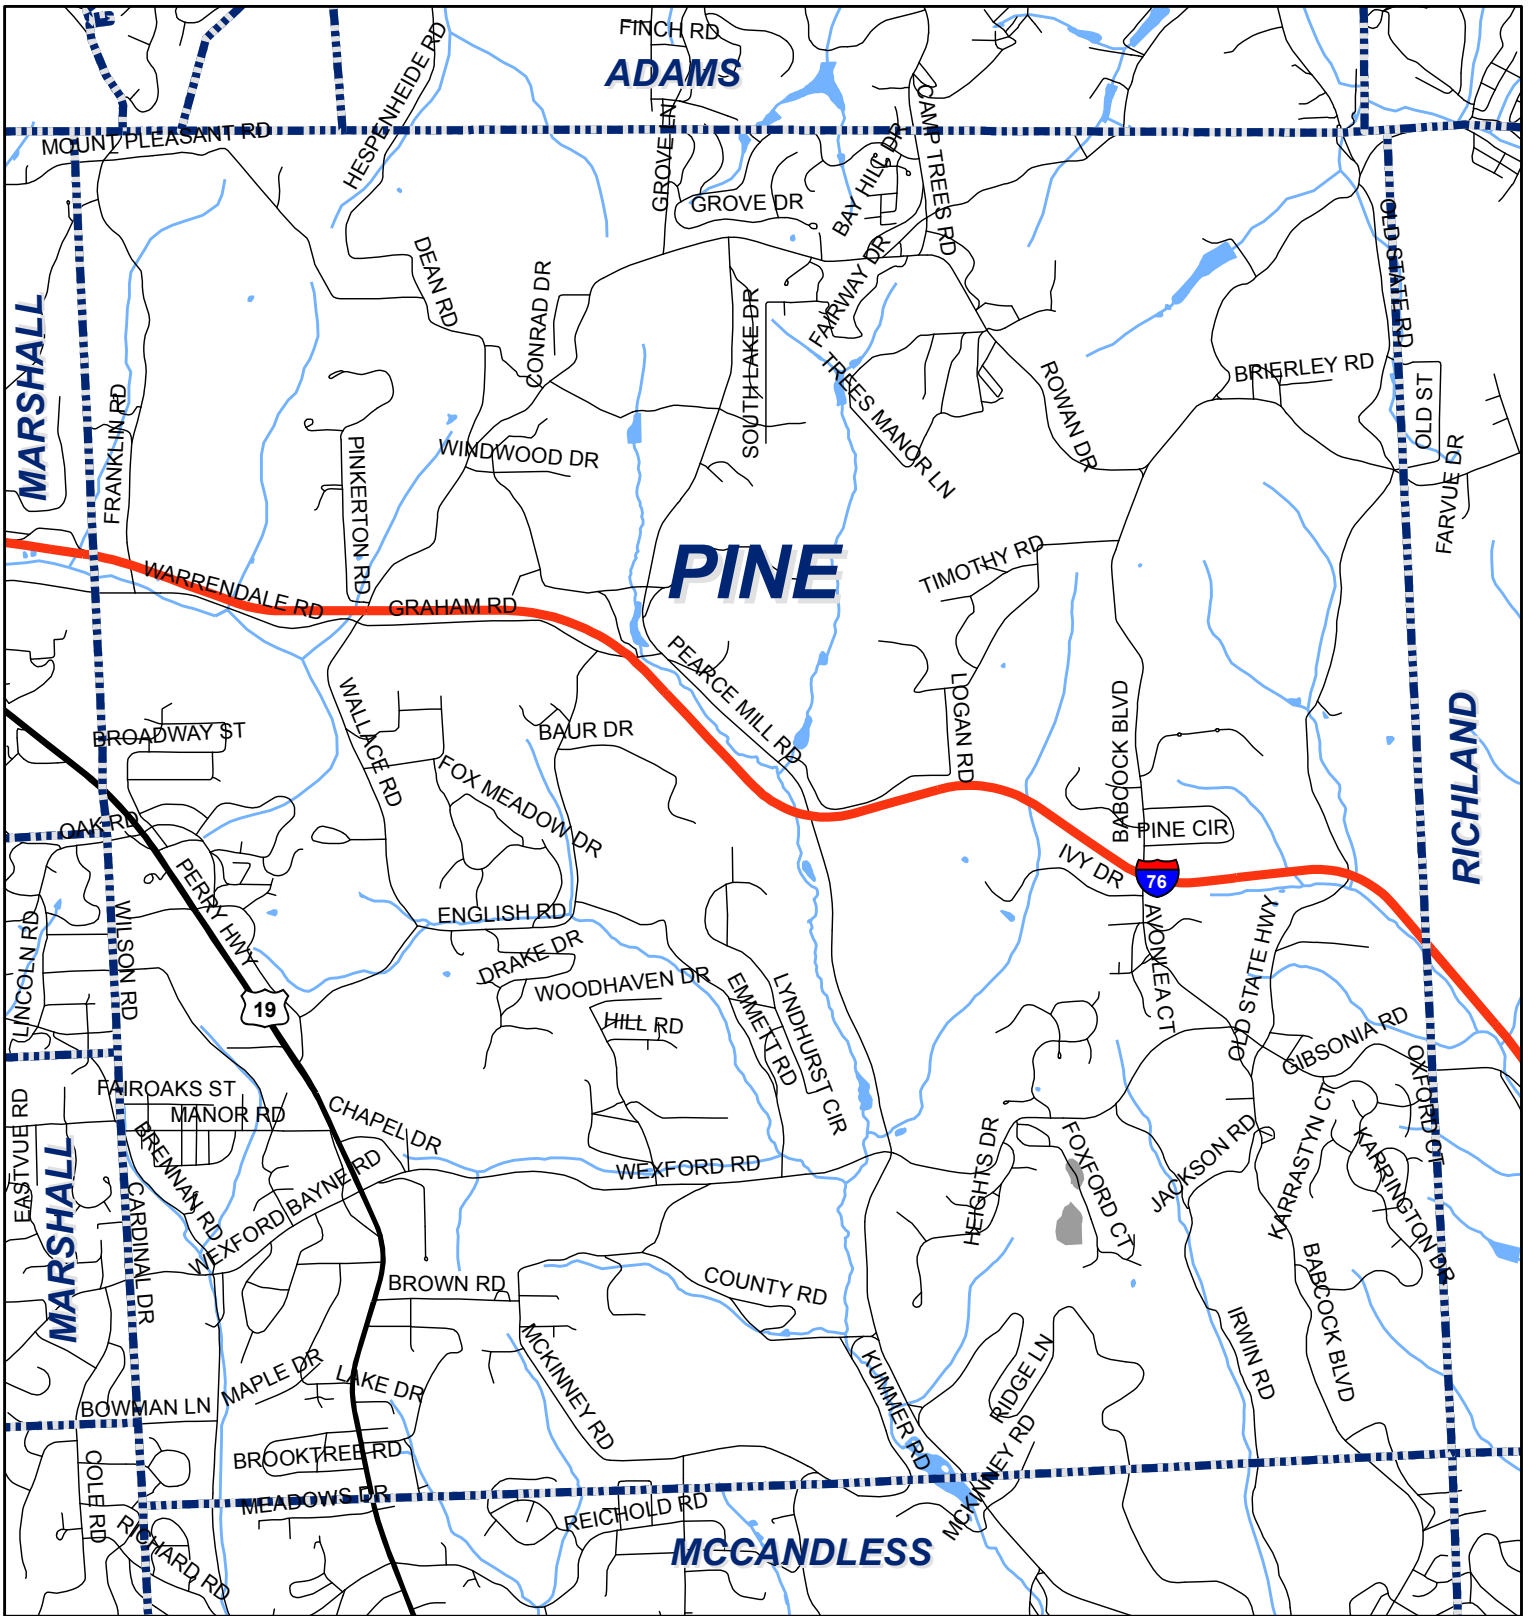

Pine Township, Allegheny County

Legend

-  Municipality Boundary
-  Undermined Area

This map was prepared using information considered to be the best historical data available.

The Department cannot verify the accuracy or completeness of this information.