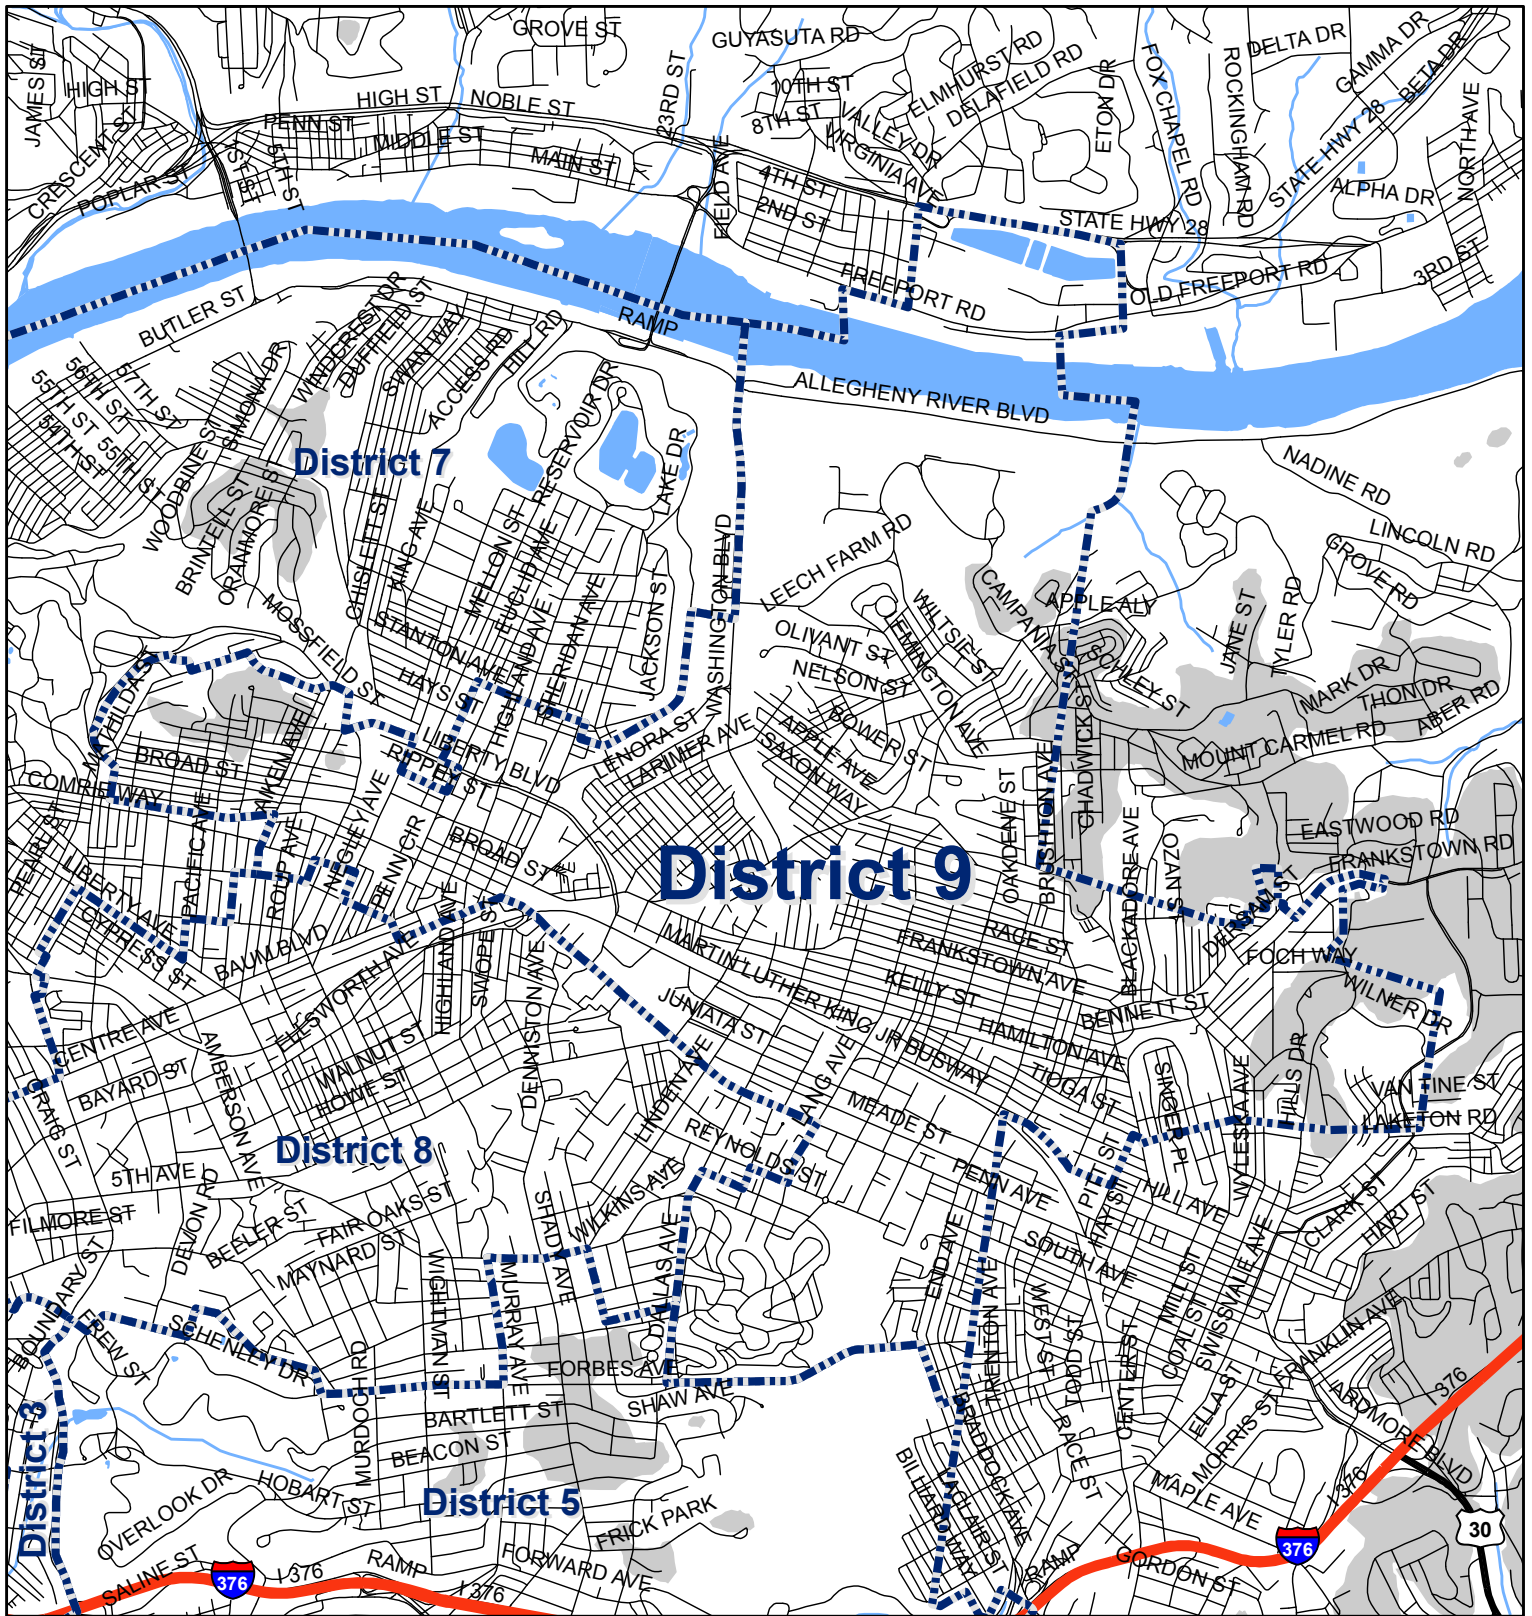

City of Pittsburgh, Council District 9, Allegheny County

Legend

- Council Districts of the City
- Undermined Area

This map was prepared using information considered to be the best historical data available.