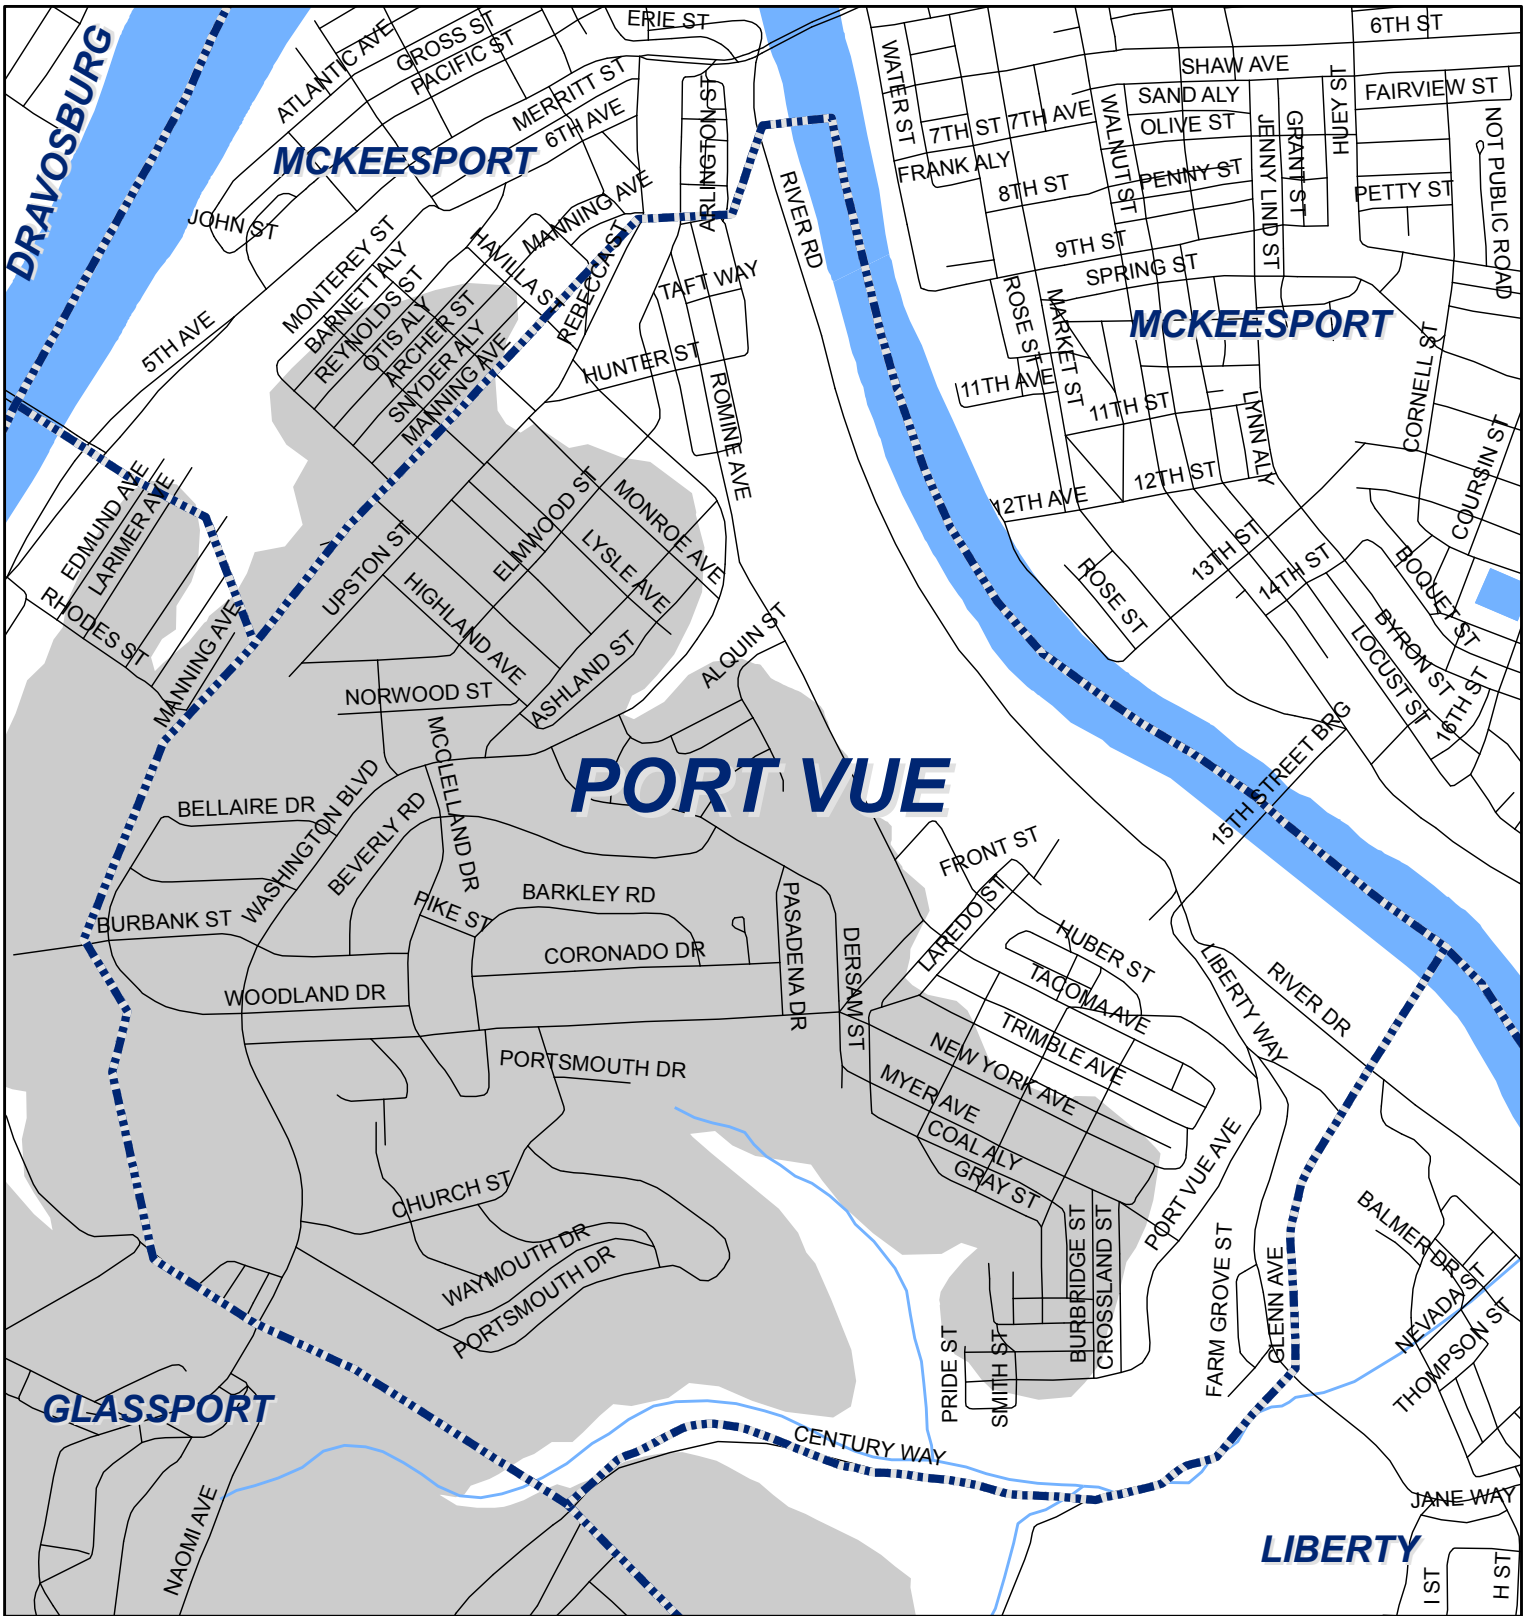

Port Vue Borough, Allegheny County

Legend

- Municipality Boundary
- Undermined Area

This map was prepared using information considered to be the best historical data available.

The Department cannot verify the accuracy or completeness of this information.