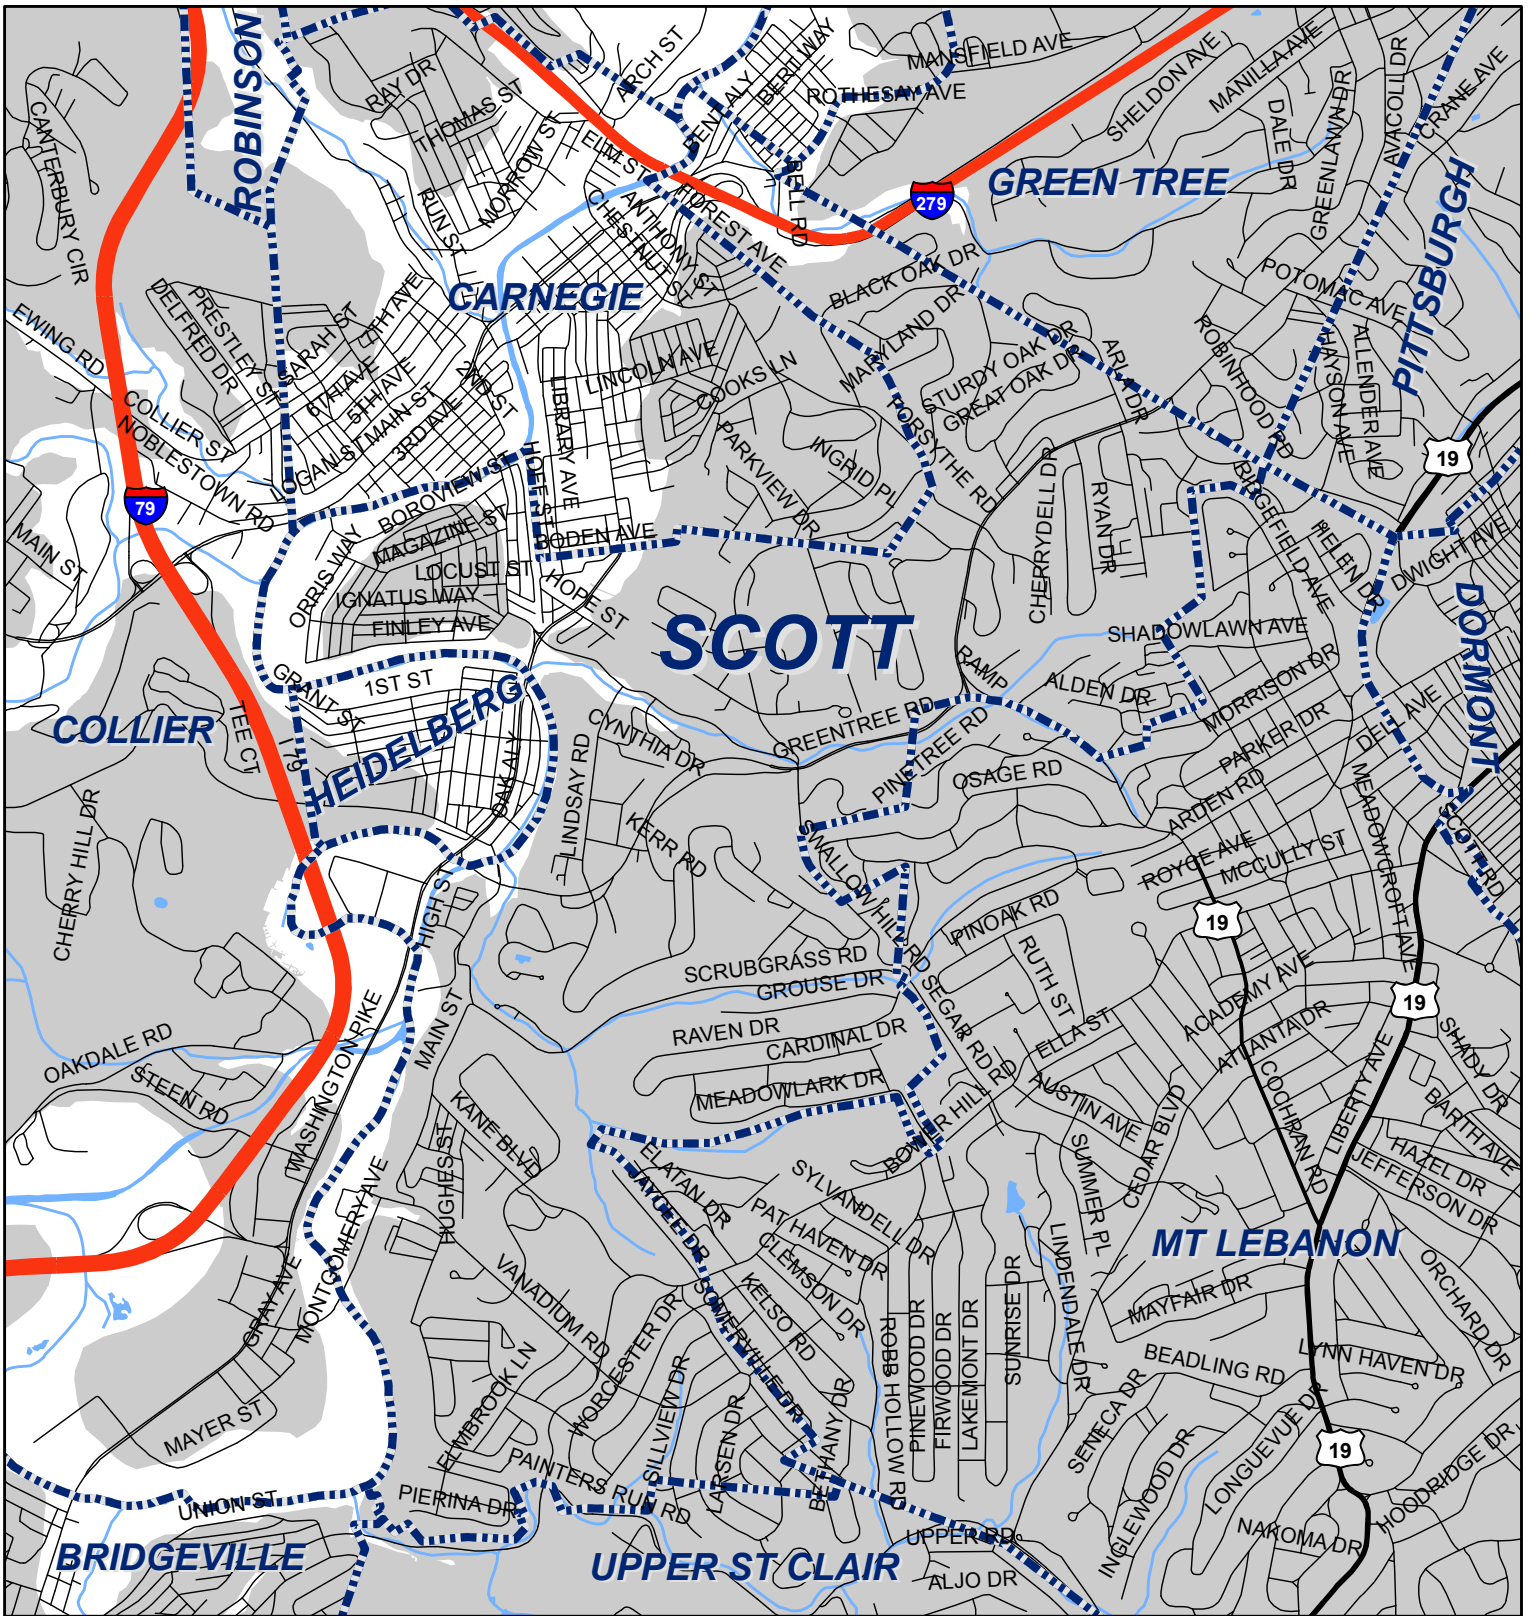

Scott Township, Allegheny County

Legend

-  Municipality Boundary
-  Undermined Area

This map was prepared using information considered to be the best historical data available.

The Department cannot verify the accuracy or completeness of this information.