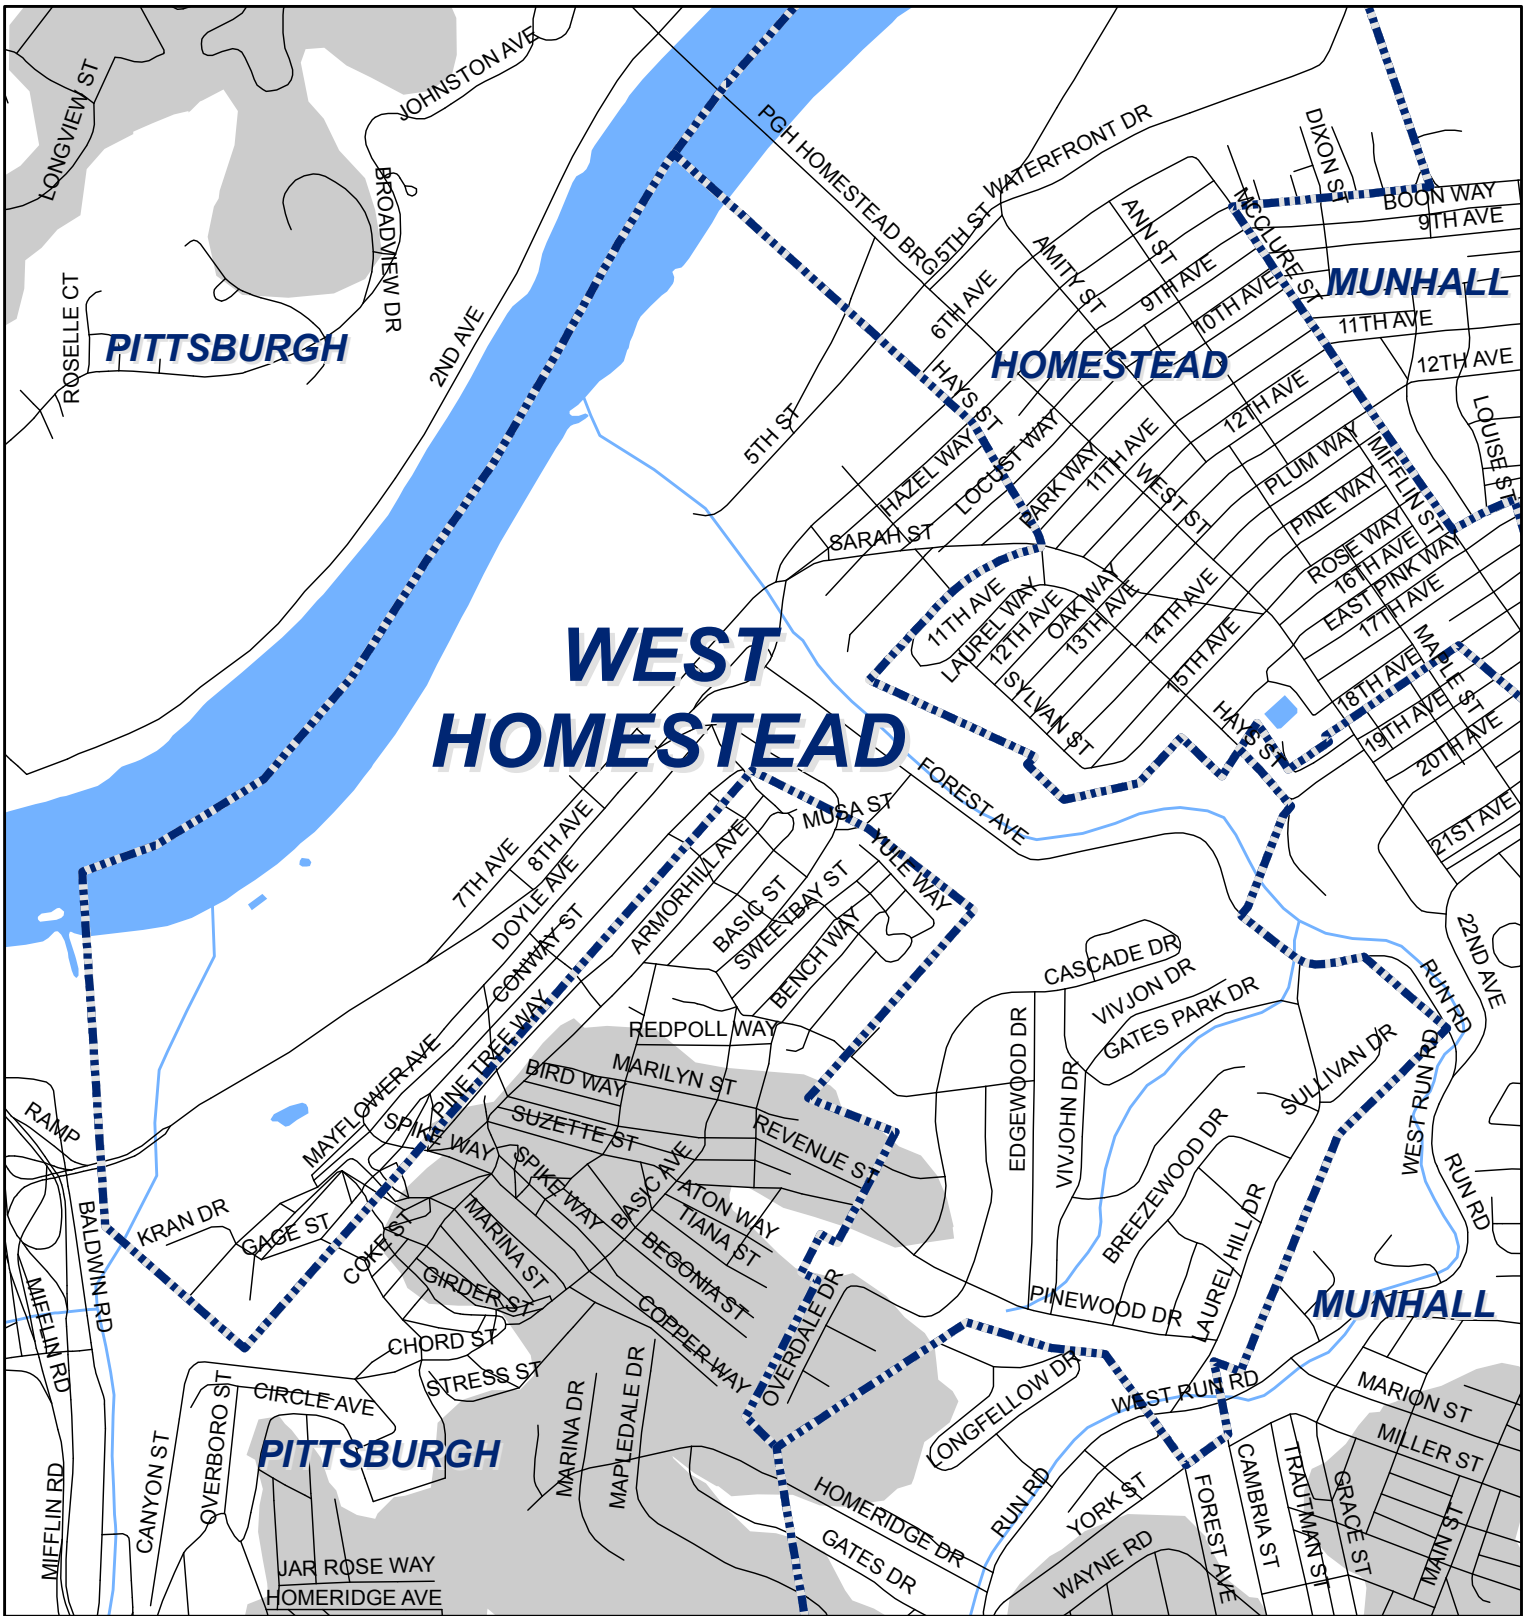

# West Homestead Borough, Allegheny County

**Legend**

-  Municipality Boundary
-  Undermined Area

This map was prepared using information considered to be the best historical data available.

The Department cannot verify the accuracy or completeness of this information.