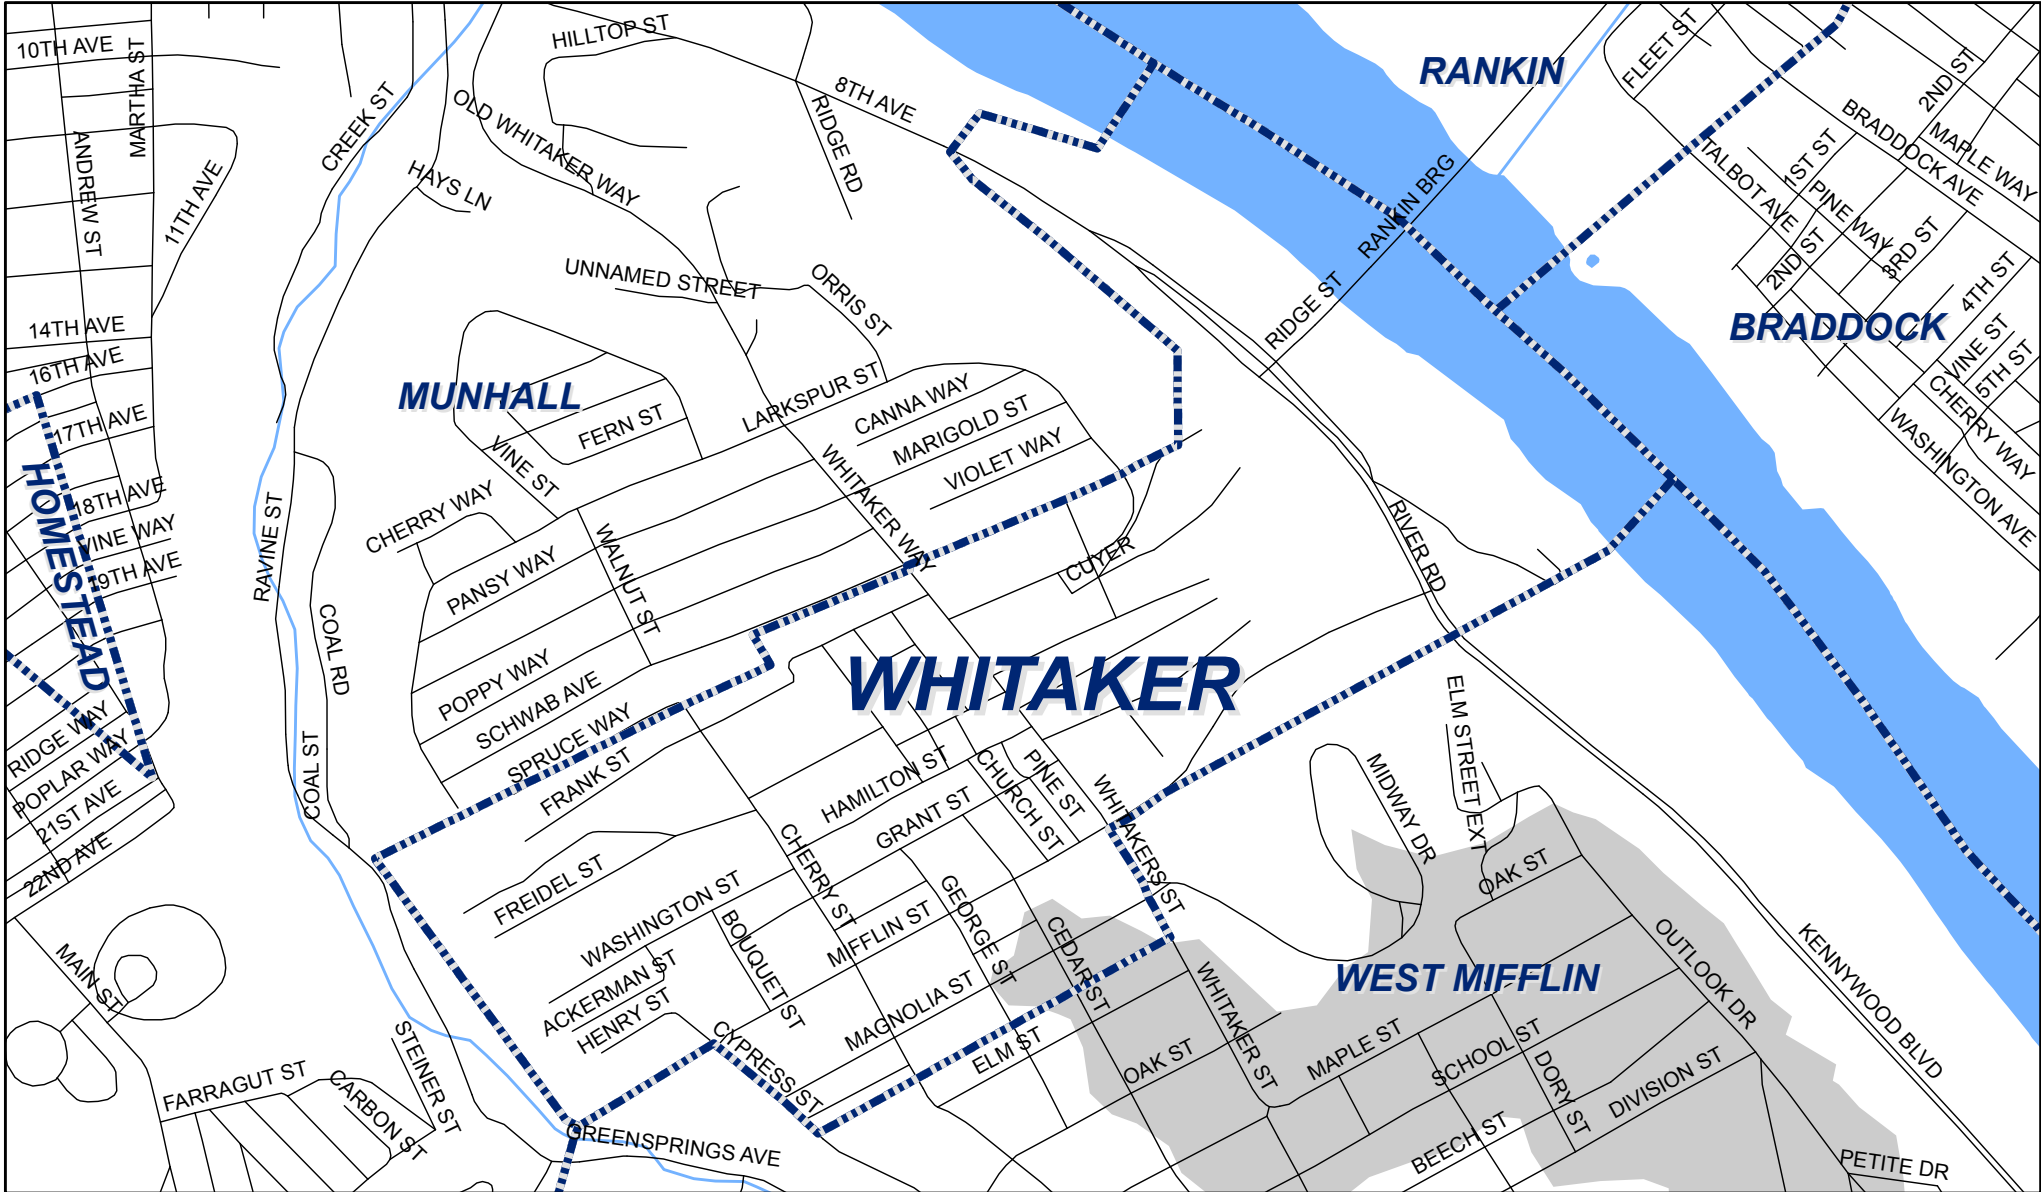

Whitaker Borough, Allegheny County

Legend

-  Municipality Boundary
-  Undermined Area

This map was prepared using information considered to be the best historical data available.

The Department cannot verify the accuracy or completeness of this information.