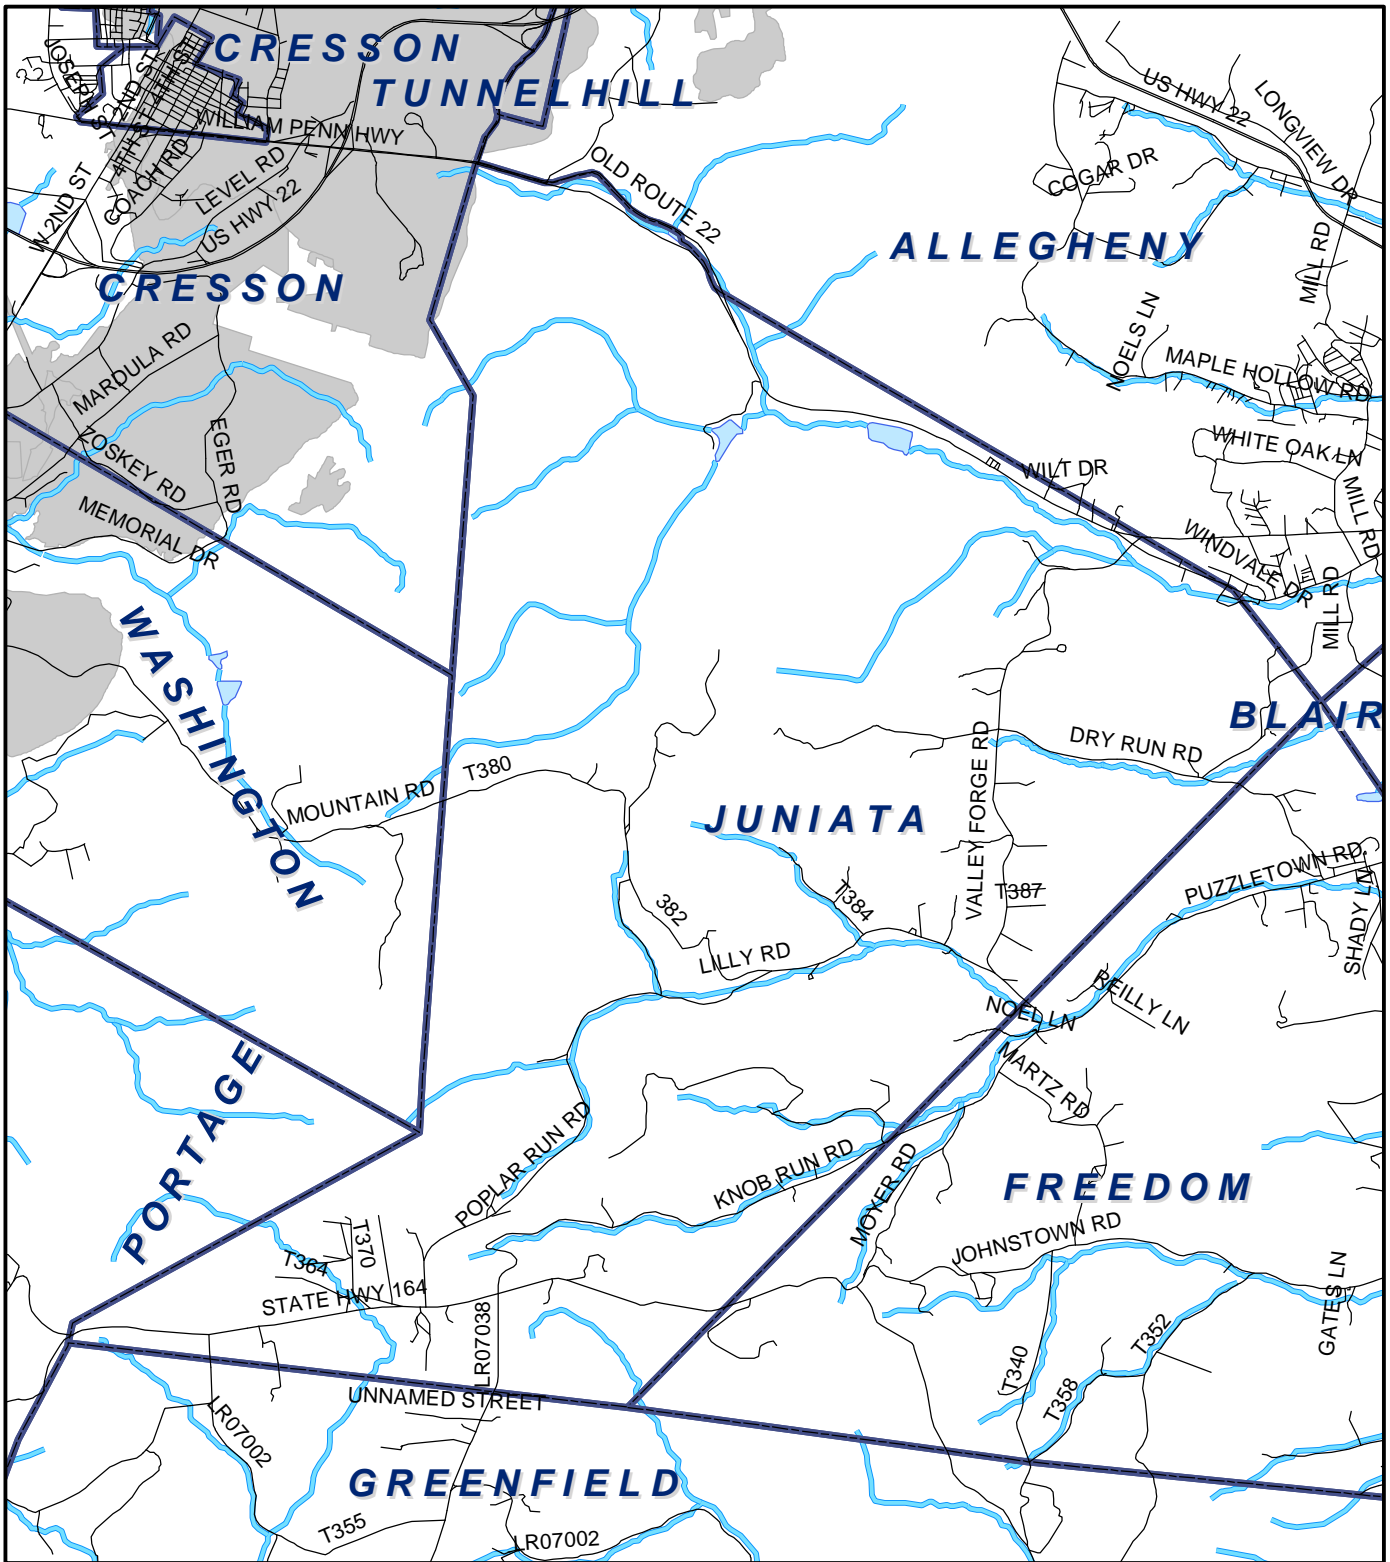

Juniata Twp, Blair County

Legend

-  Municipality Boundary
-  Undermined Area

This map was prepared using information considered to be the best historical data available.

The Department cannot verify the accuracy or completeness of this information.