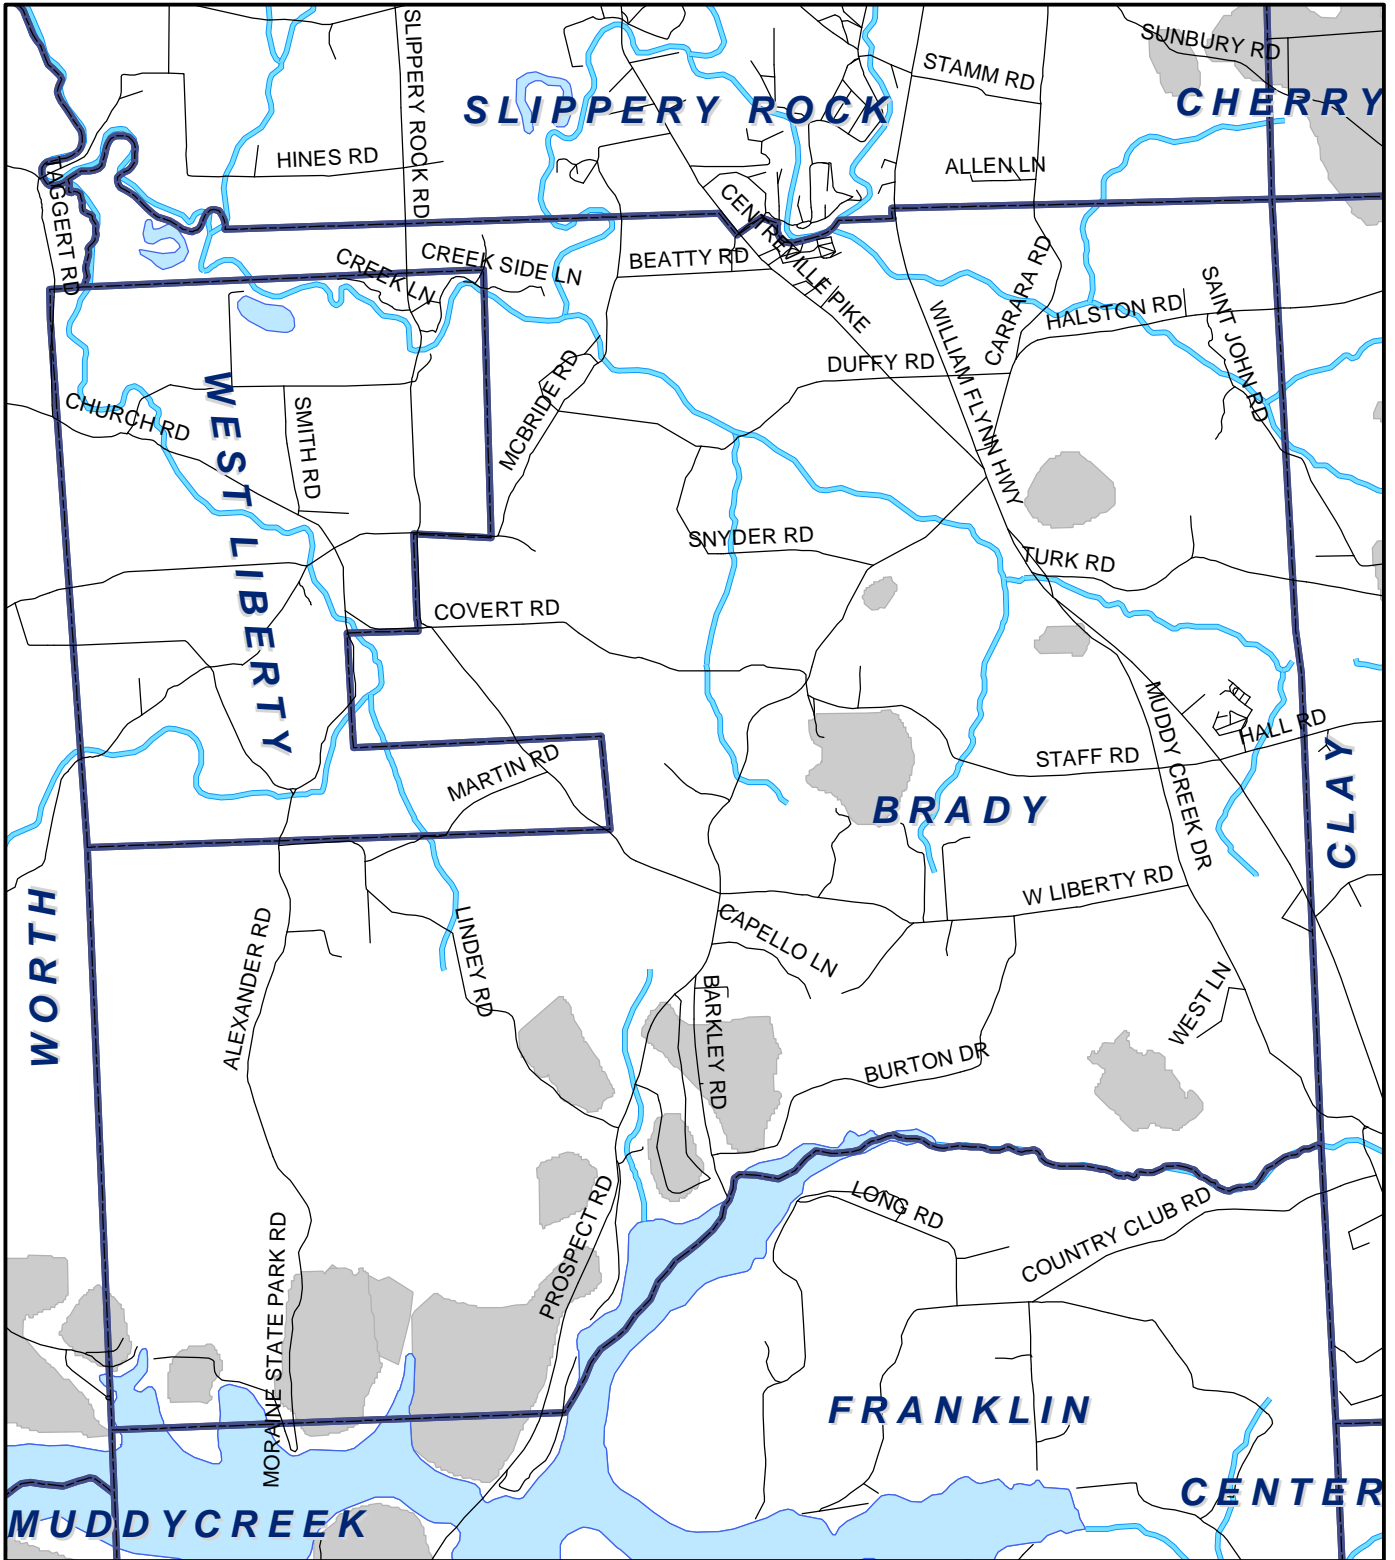

# Brady Twp, Butler County

## Legend

- Municipality Boundary
- Undermined Area

This map was prepared using information considered to be the best historical data available.

The Department cannot verify the accuracy or completeness of this information.