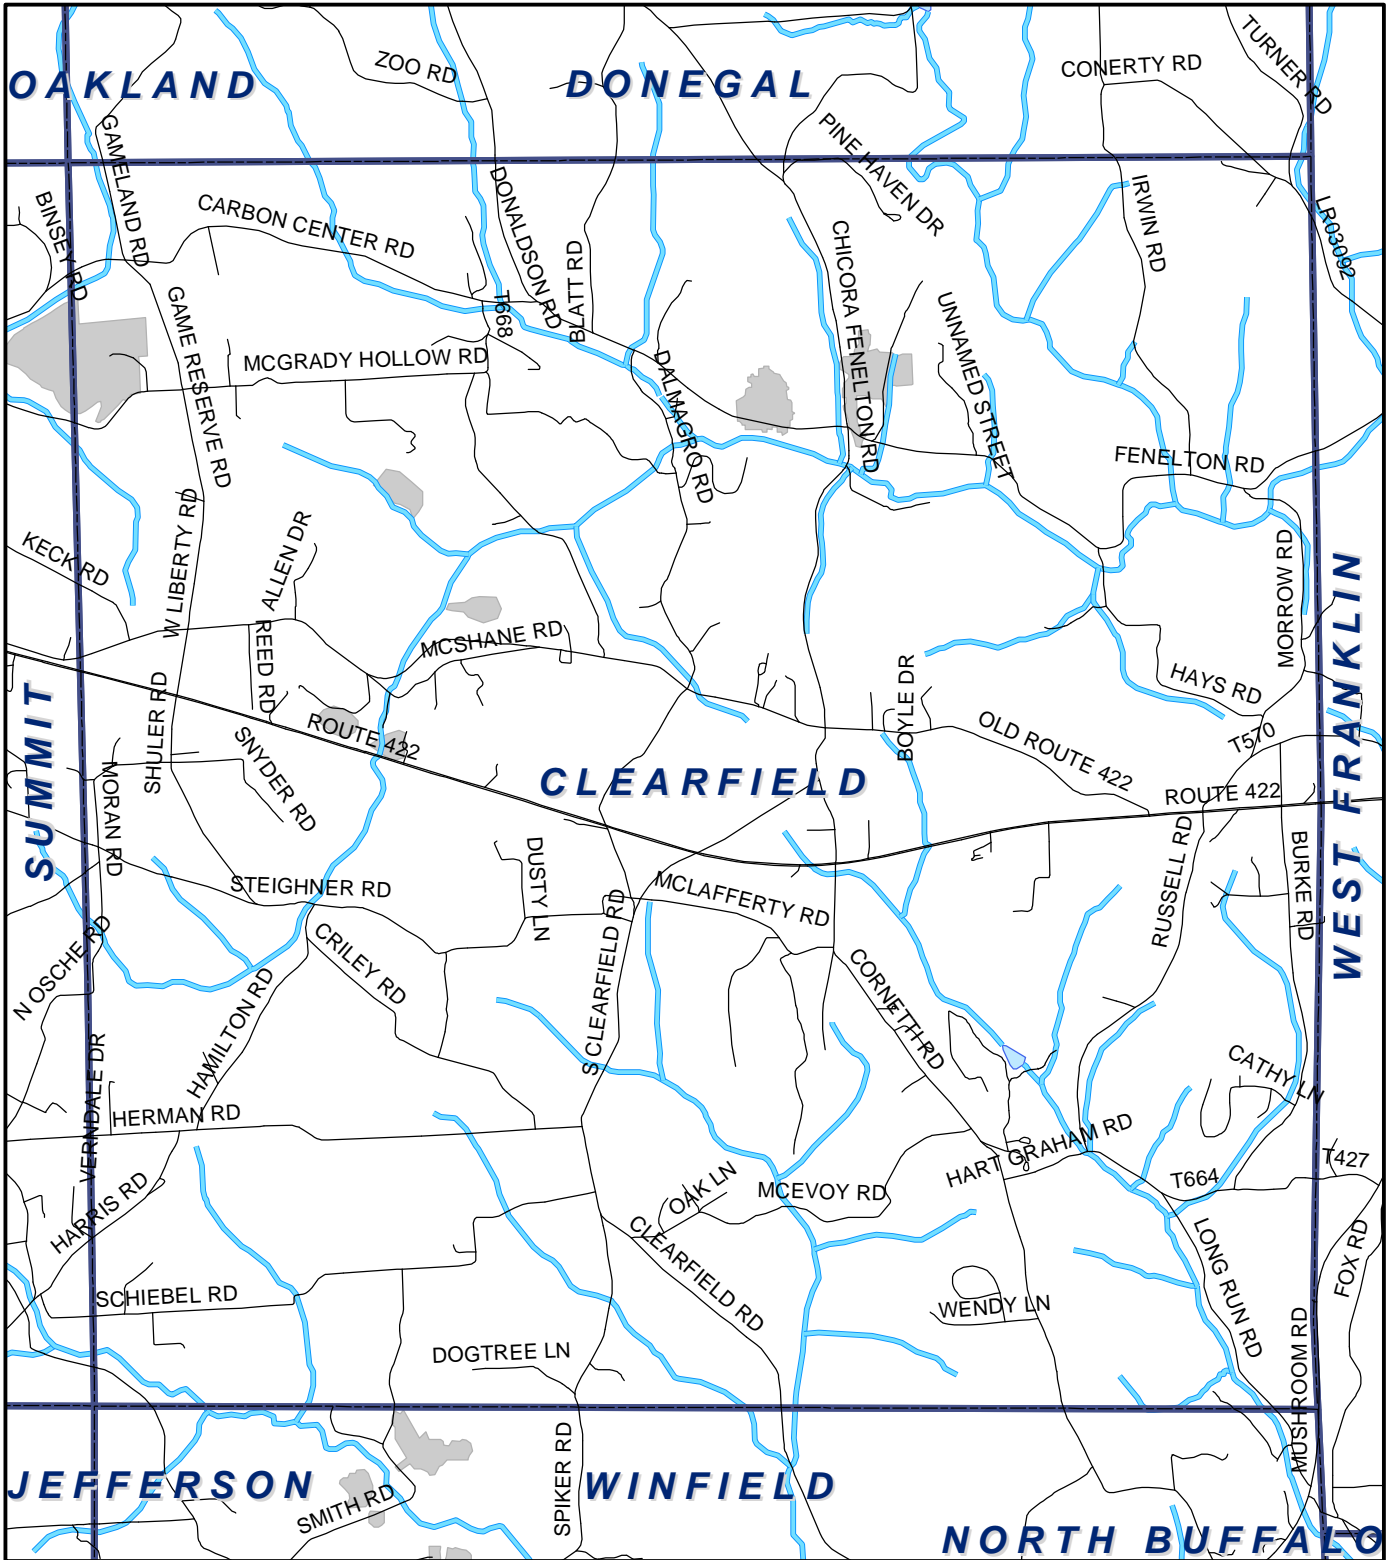

Clearfield Twp, Butler County

Legend

- Municipality Boundary
- Undermined Area

This map was prepared using information considered to be the best historical data available.

The Department cannot verify the accuracy or completeness of this information.