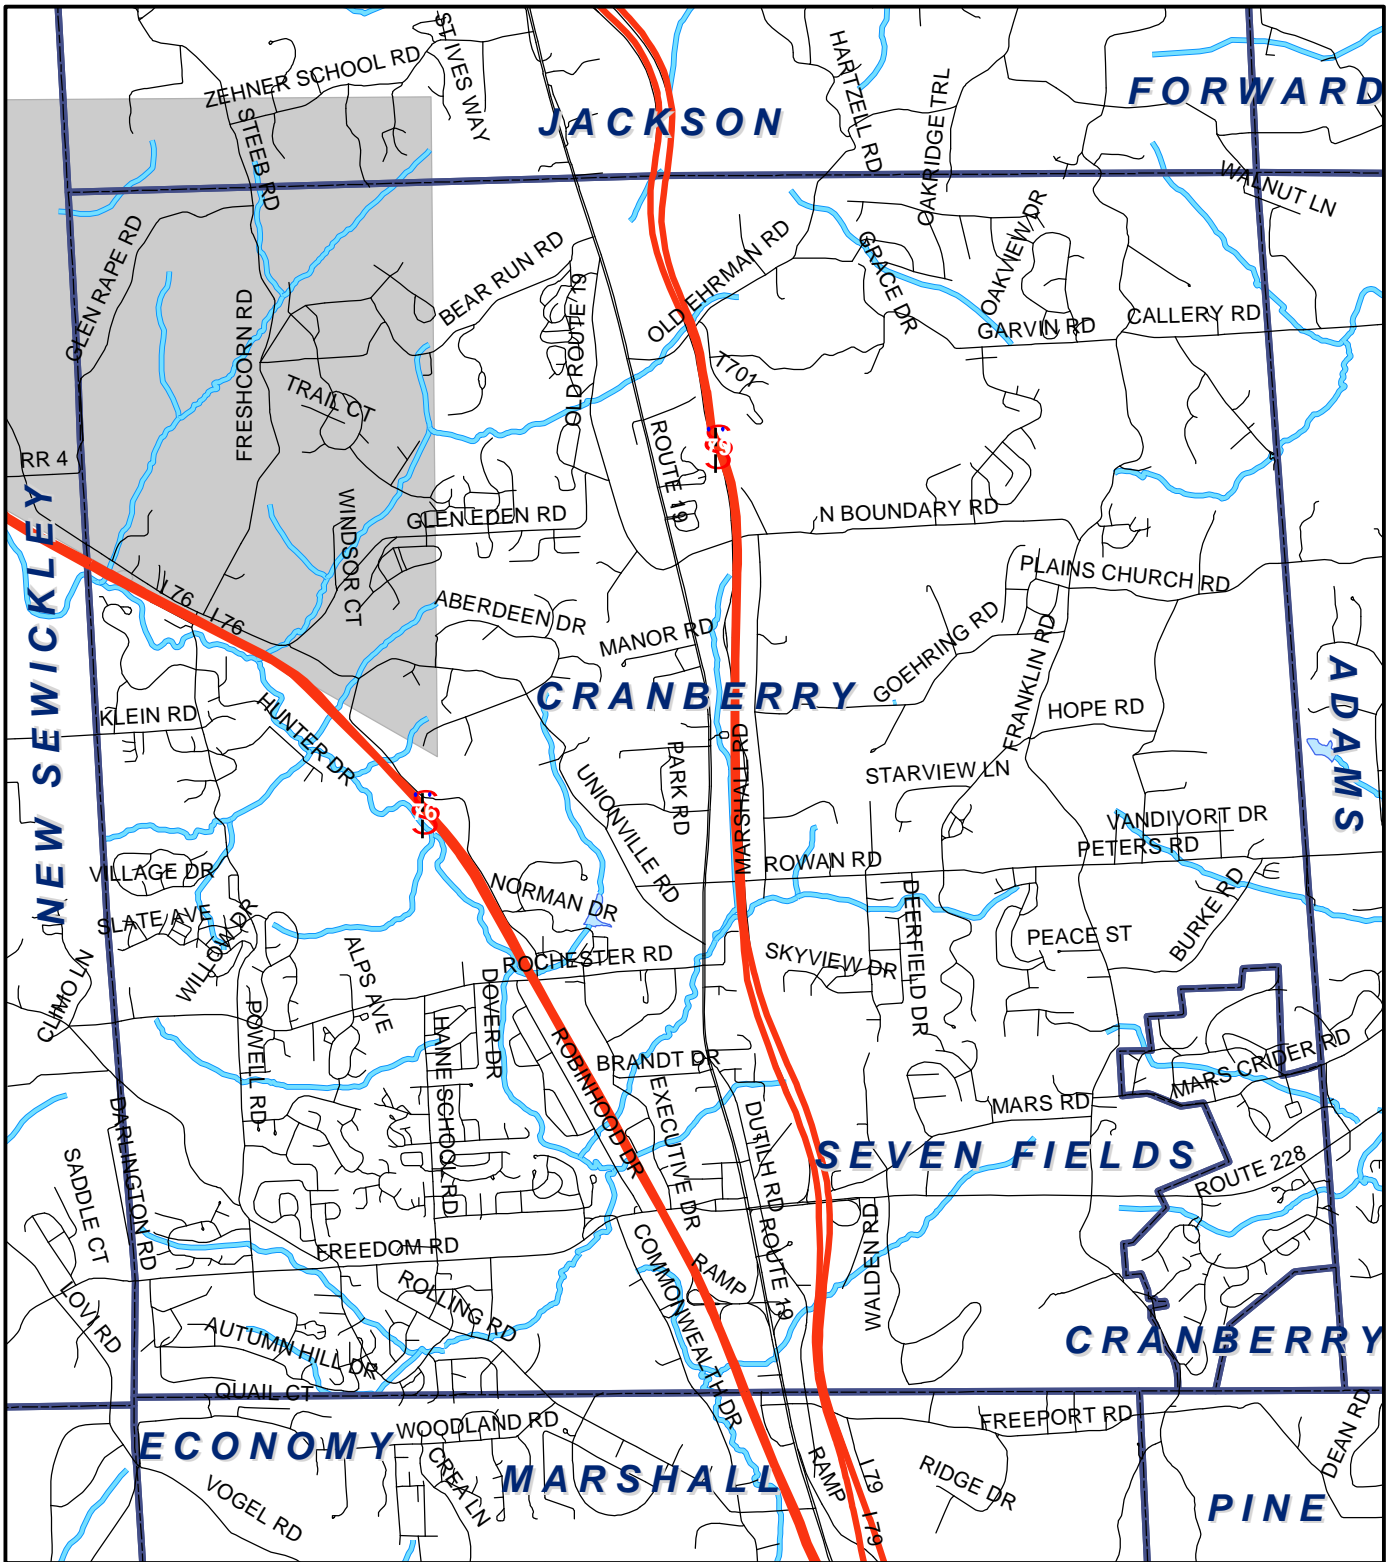

Cranberry Twp, Butler County

Legend

- Municipality Boundary
- Undermined Area

This map was prepared using information considered to be the best historical data available.

The Department cannot verify the accuracy or completeness of this information.