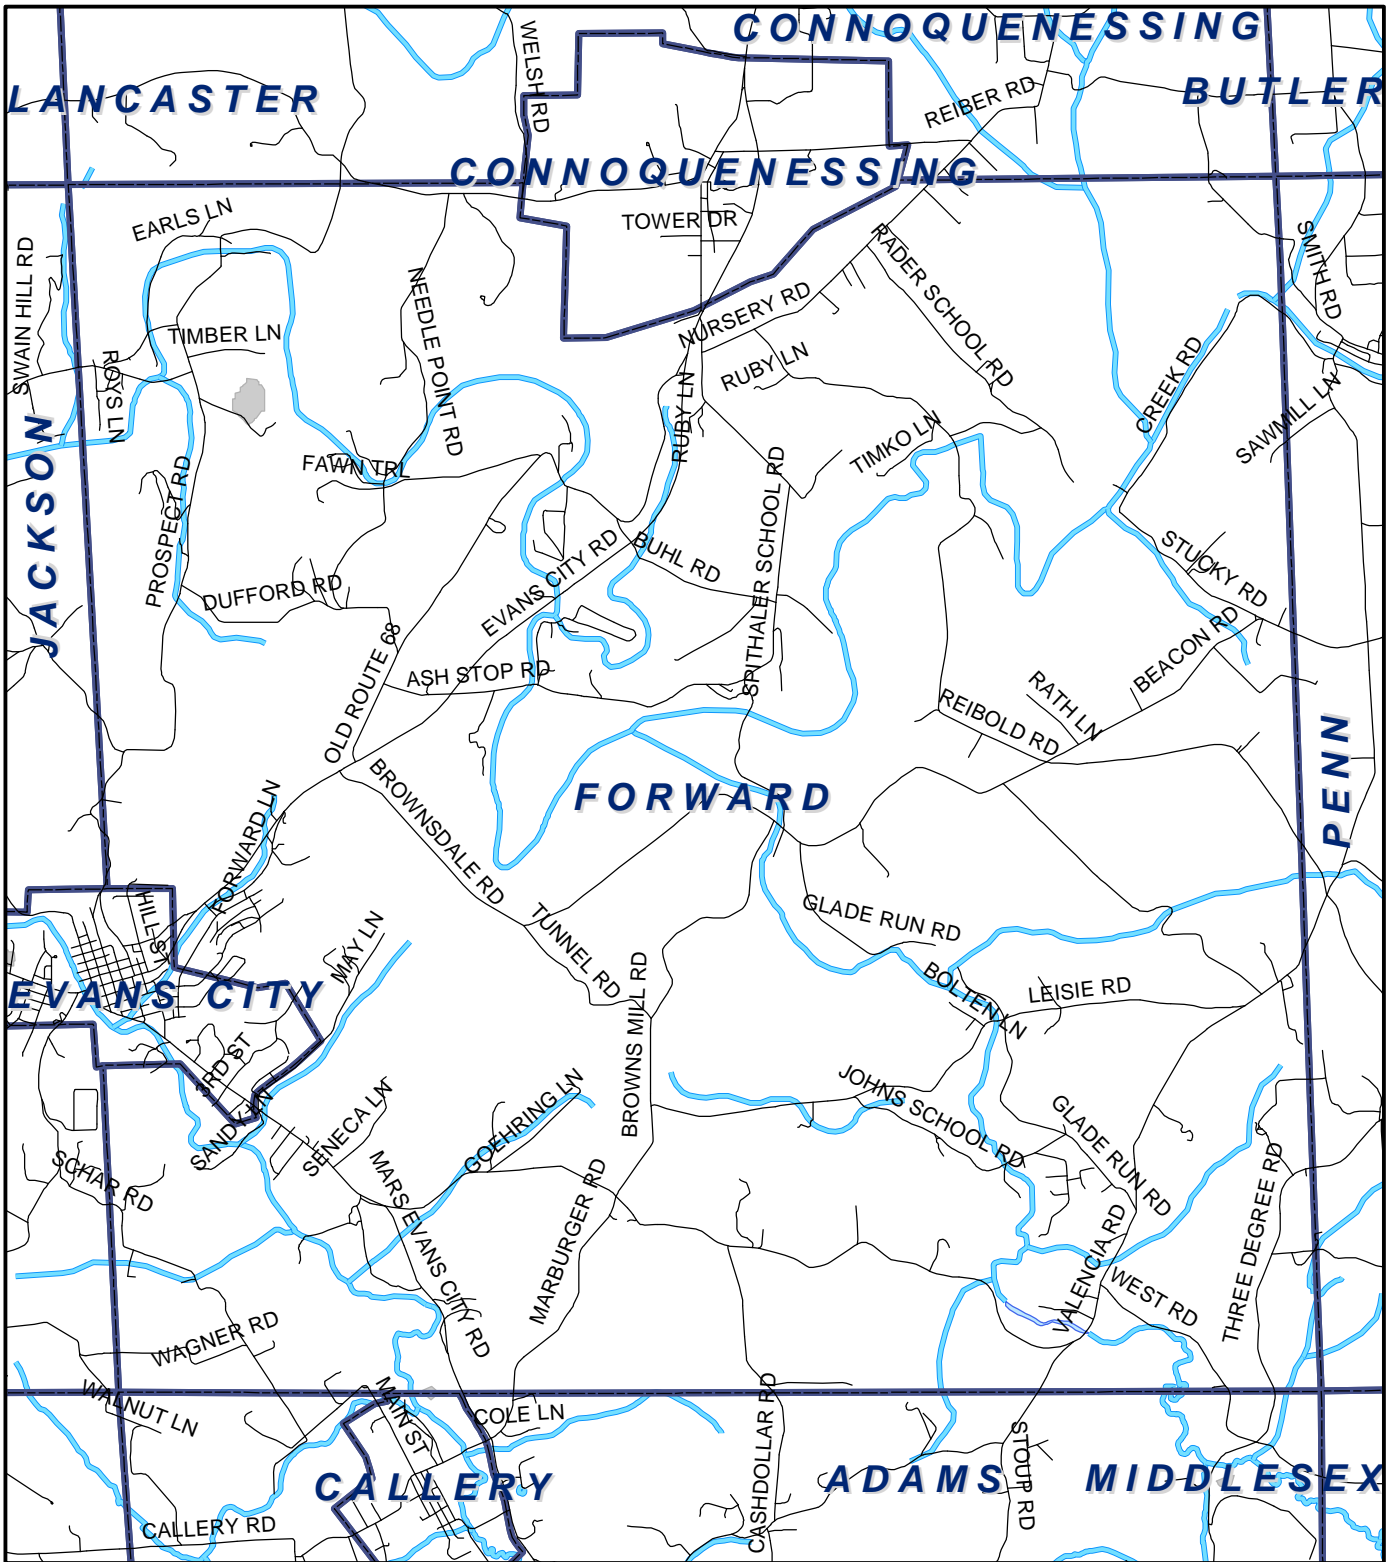

Forward Twp, Butler County

Legend

- Municipality Boundary
- Undermined Area

This map was prepared using information considered to be the best historical data available.

The Department cannot verify the accuracy or completeness of this information.