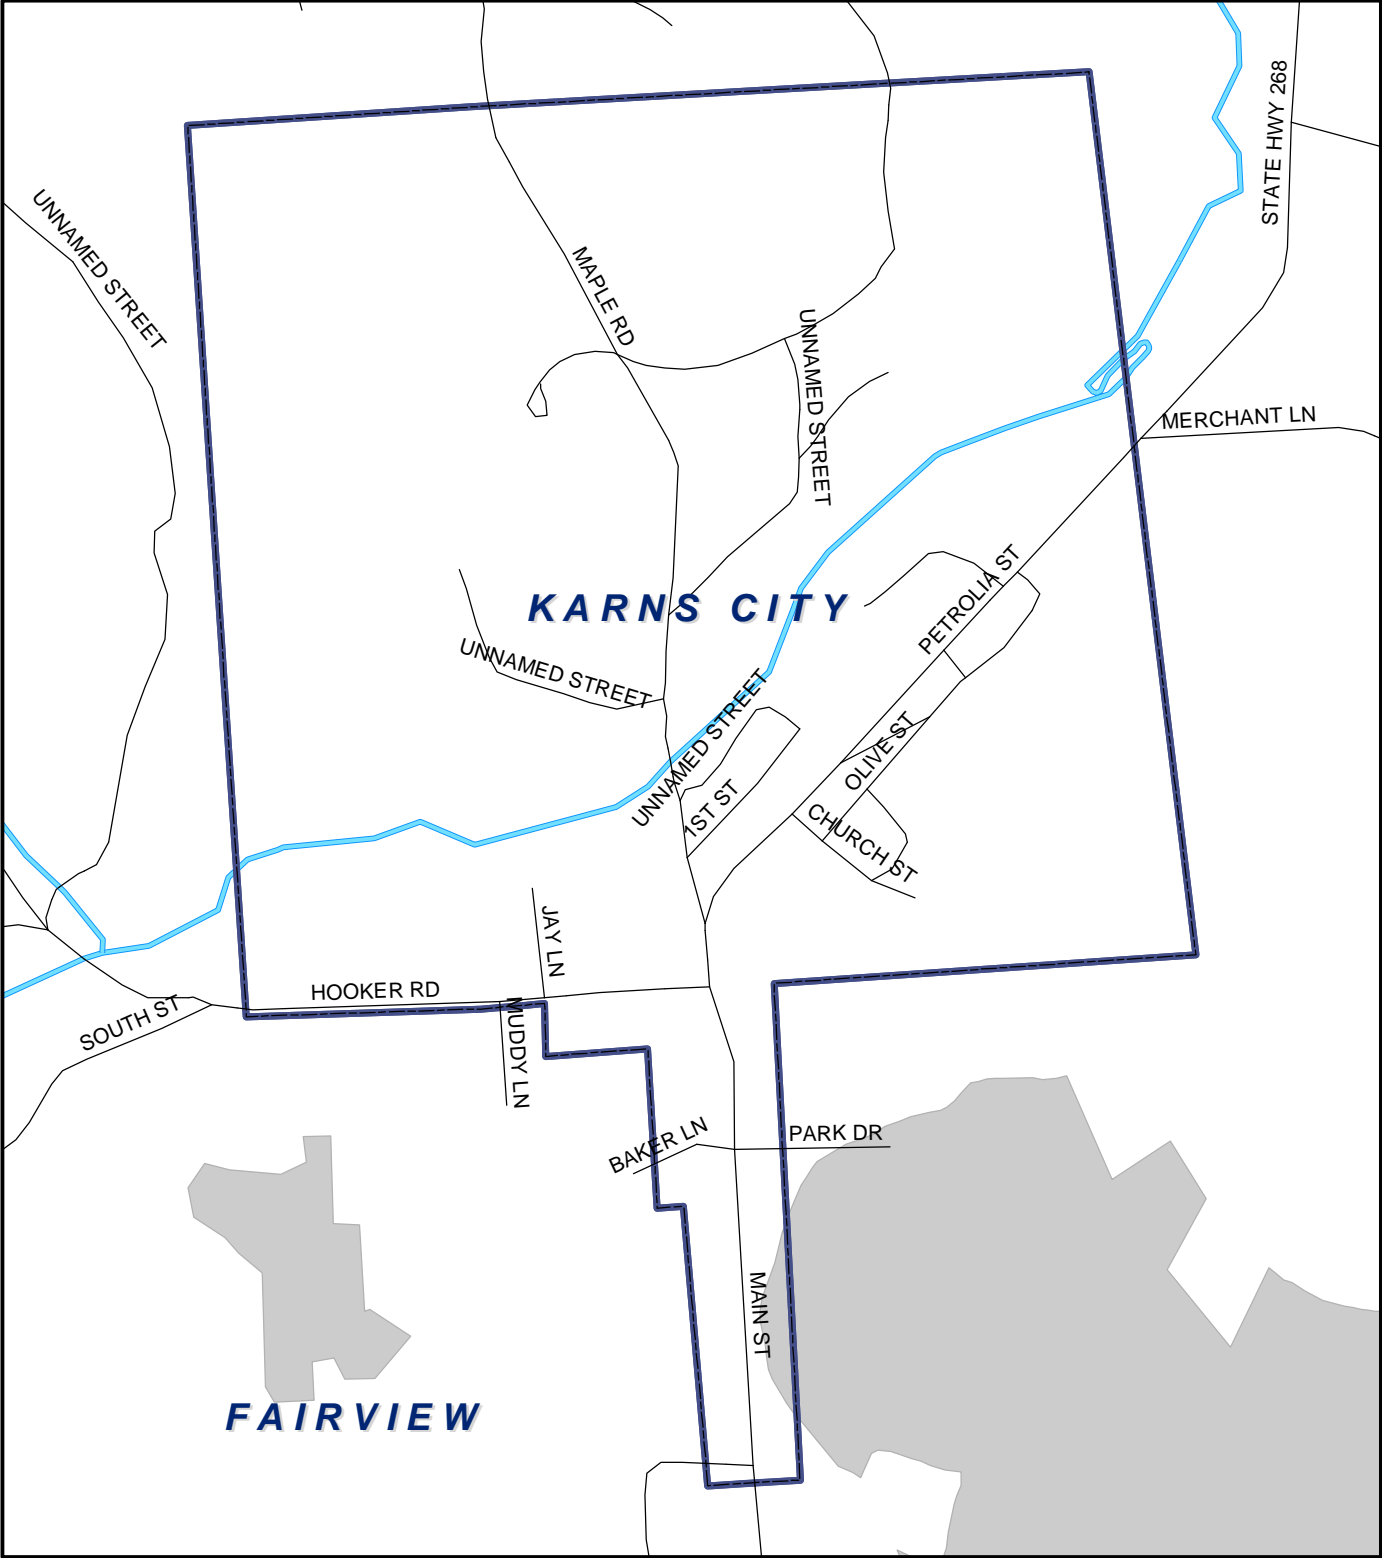

Karns City Boro, Butler County

Legend

- Municipality Boundary
- Undermined Area

This map was prepared using information considered to be the best historical data available. The Department cannot verify the accuracy or completeness of this information.