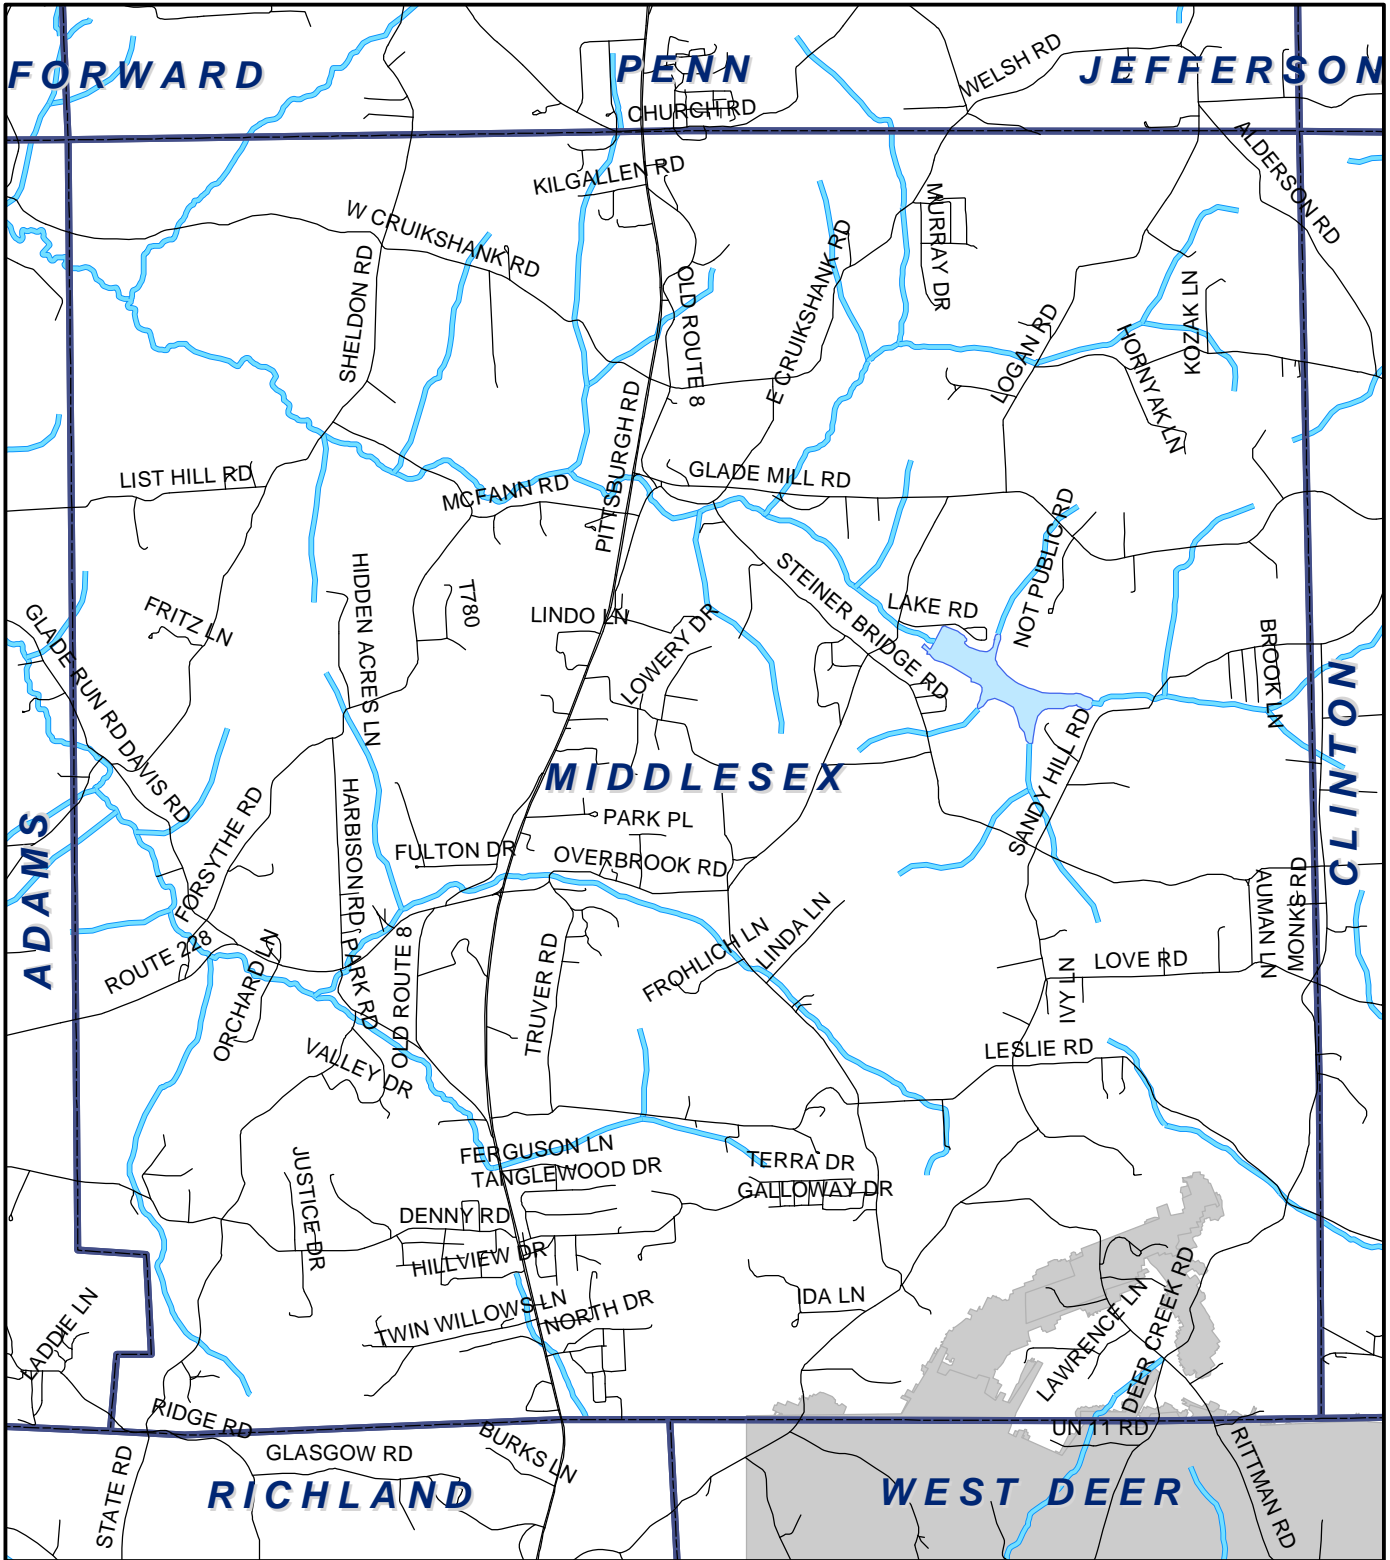

Middlesex Twp, Butler County

Legend

- Municipality Boundary
- Undermined Area

This map was prepared using information considered to be the best historical data available.

The Department cannot verify the accuracy or completeness of this information.