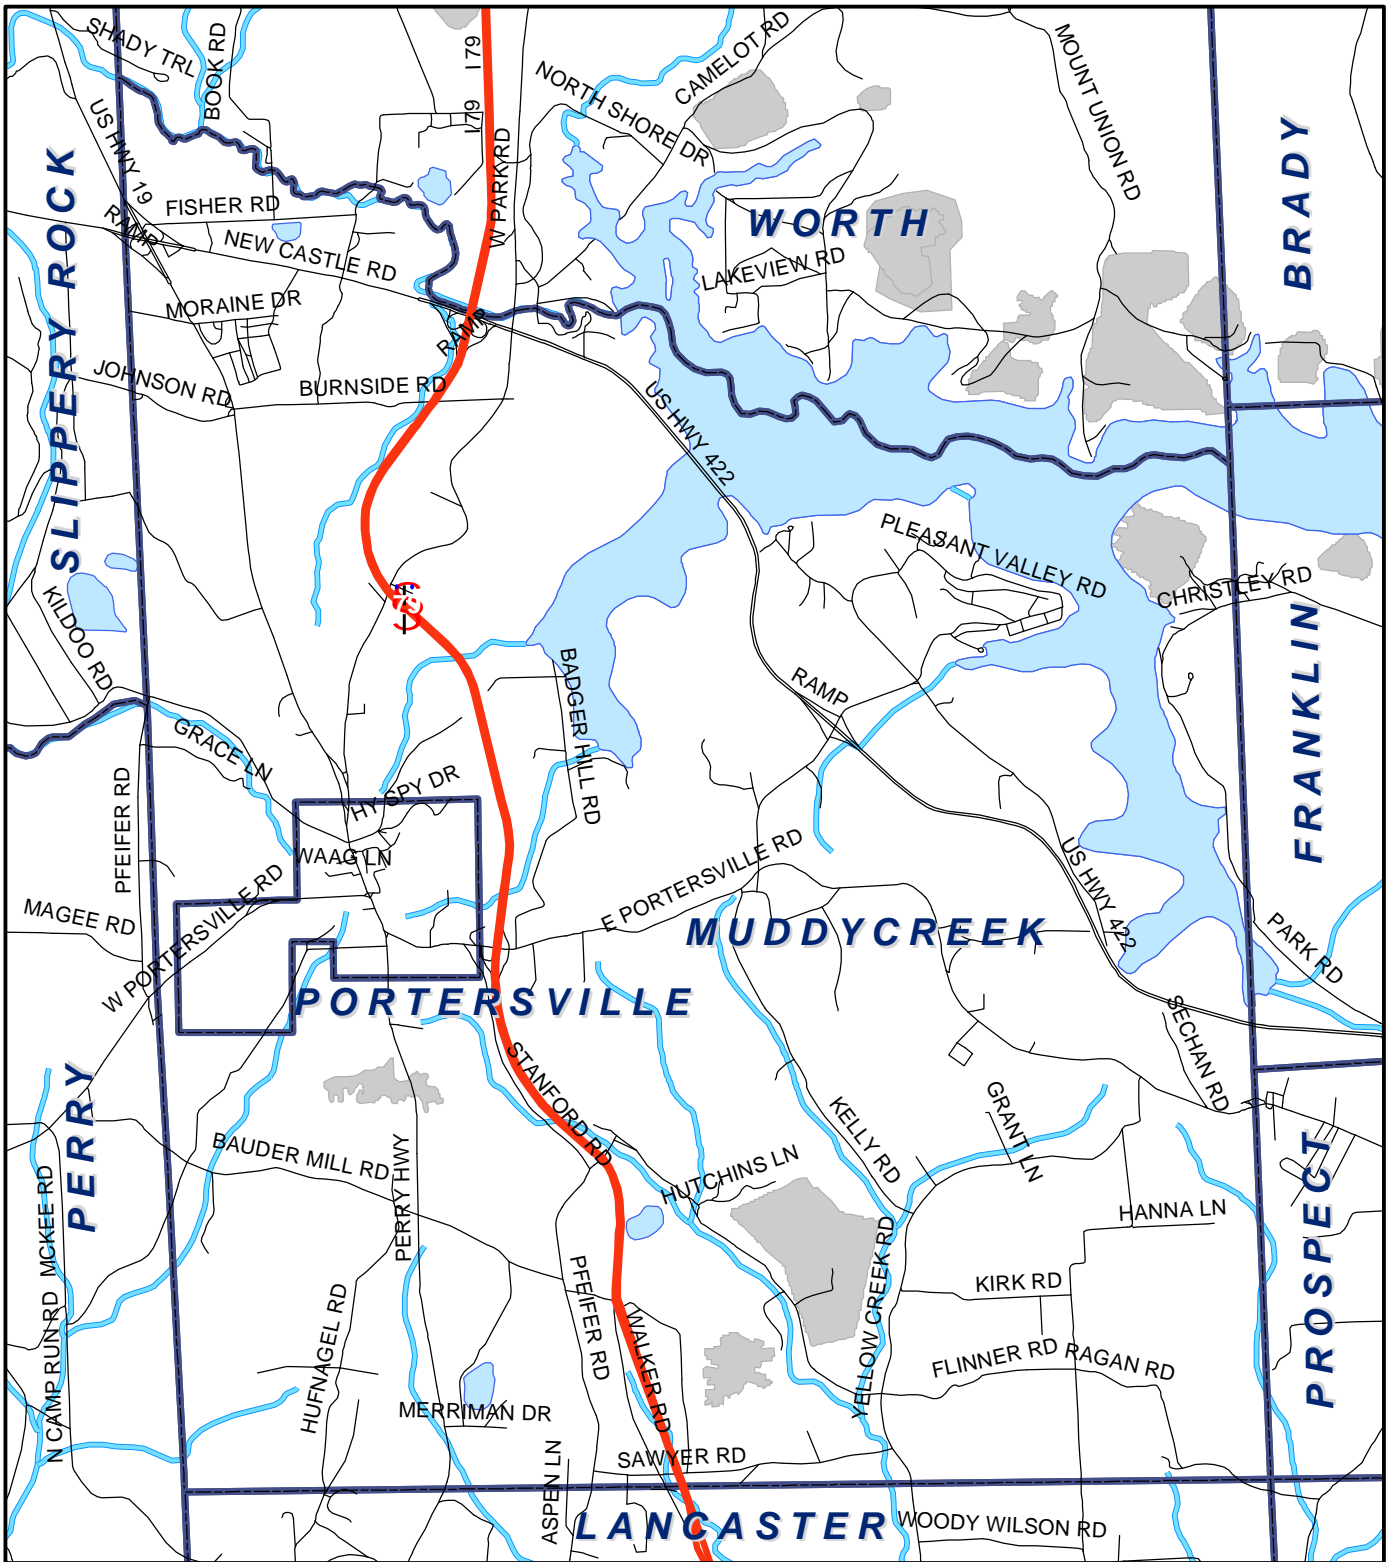

# Muddycreek Twp, Butler County

## Legend

- Municipality Boundary
- Undermined Area

This map was prepared using information considered to be the best historical data available.

The Department cannot verify the accuracy or completeness of this information.