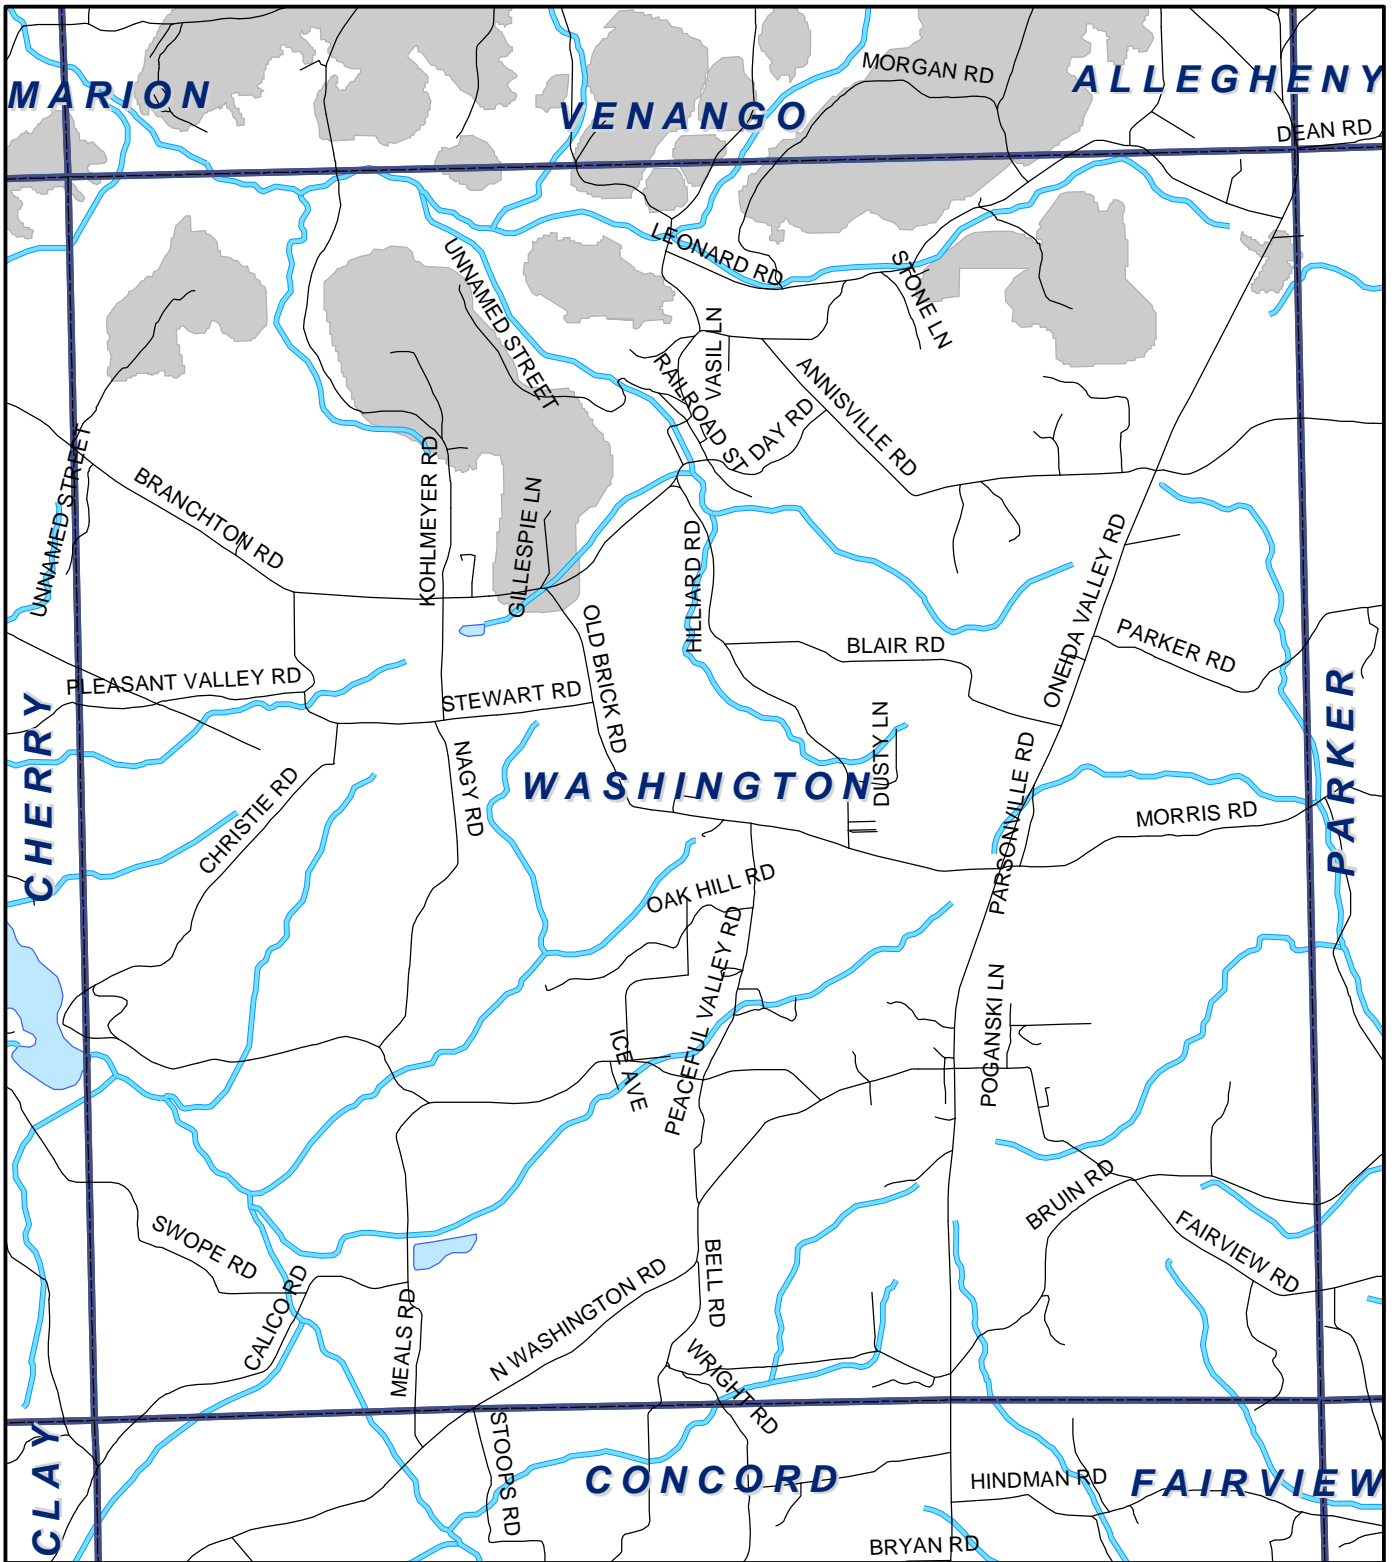

Washington Twp, Butler County

Legend

-  Municipality Boundary
-  Undermined Area

This map was prepared using information considered to be the best historical data available.

The Department cannot verify the accuracy or completeness of this information.