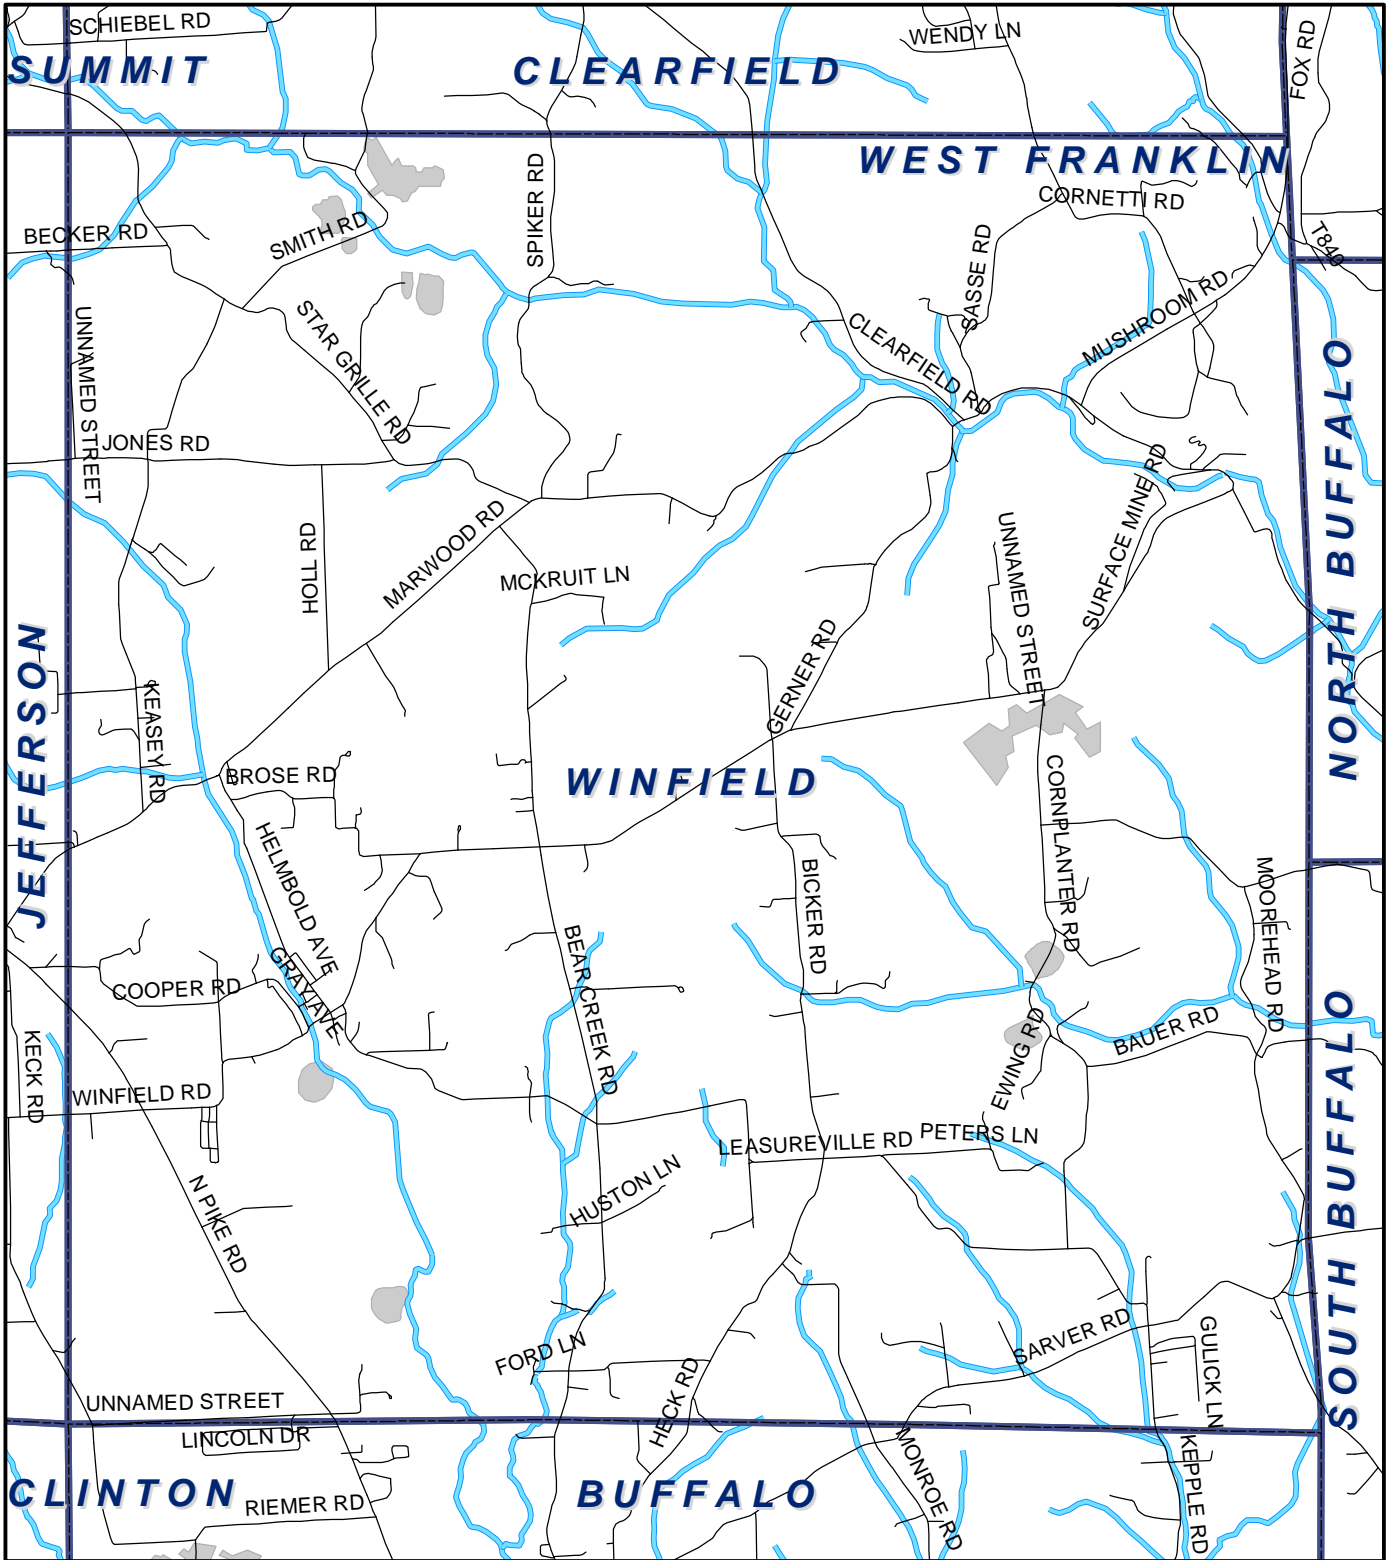

Winfield Twp, Butler County

Legend

-  Municipality Boundary
-  Undermined Area

This map was prepared using information considered to be the best historical data available.

The Department cannot verify the accuracy or completeness of this information.