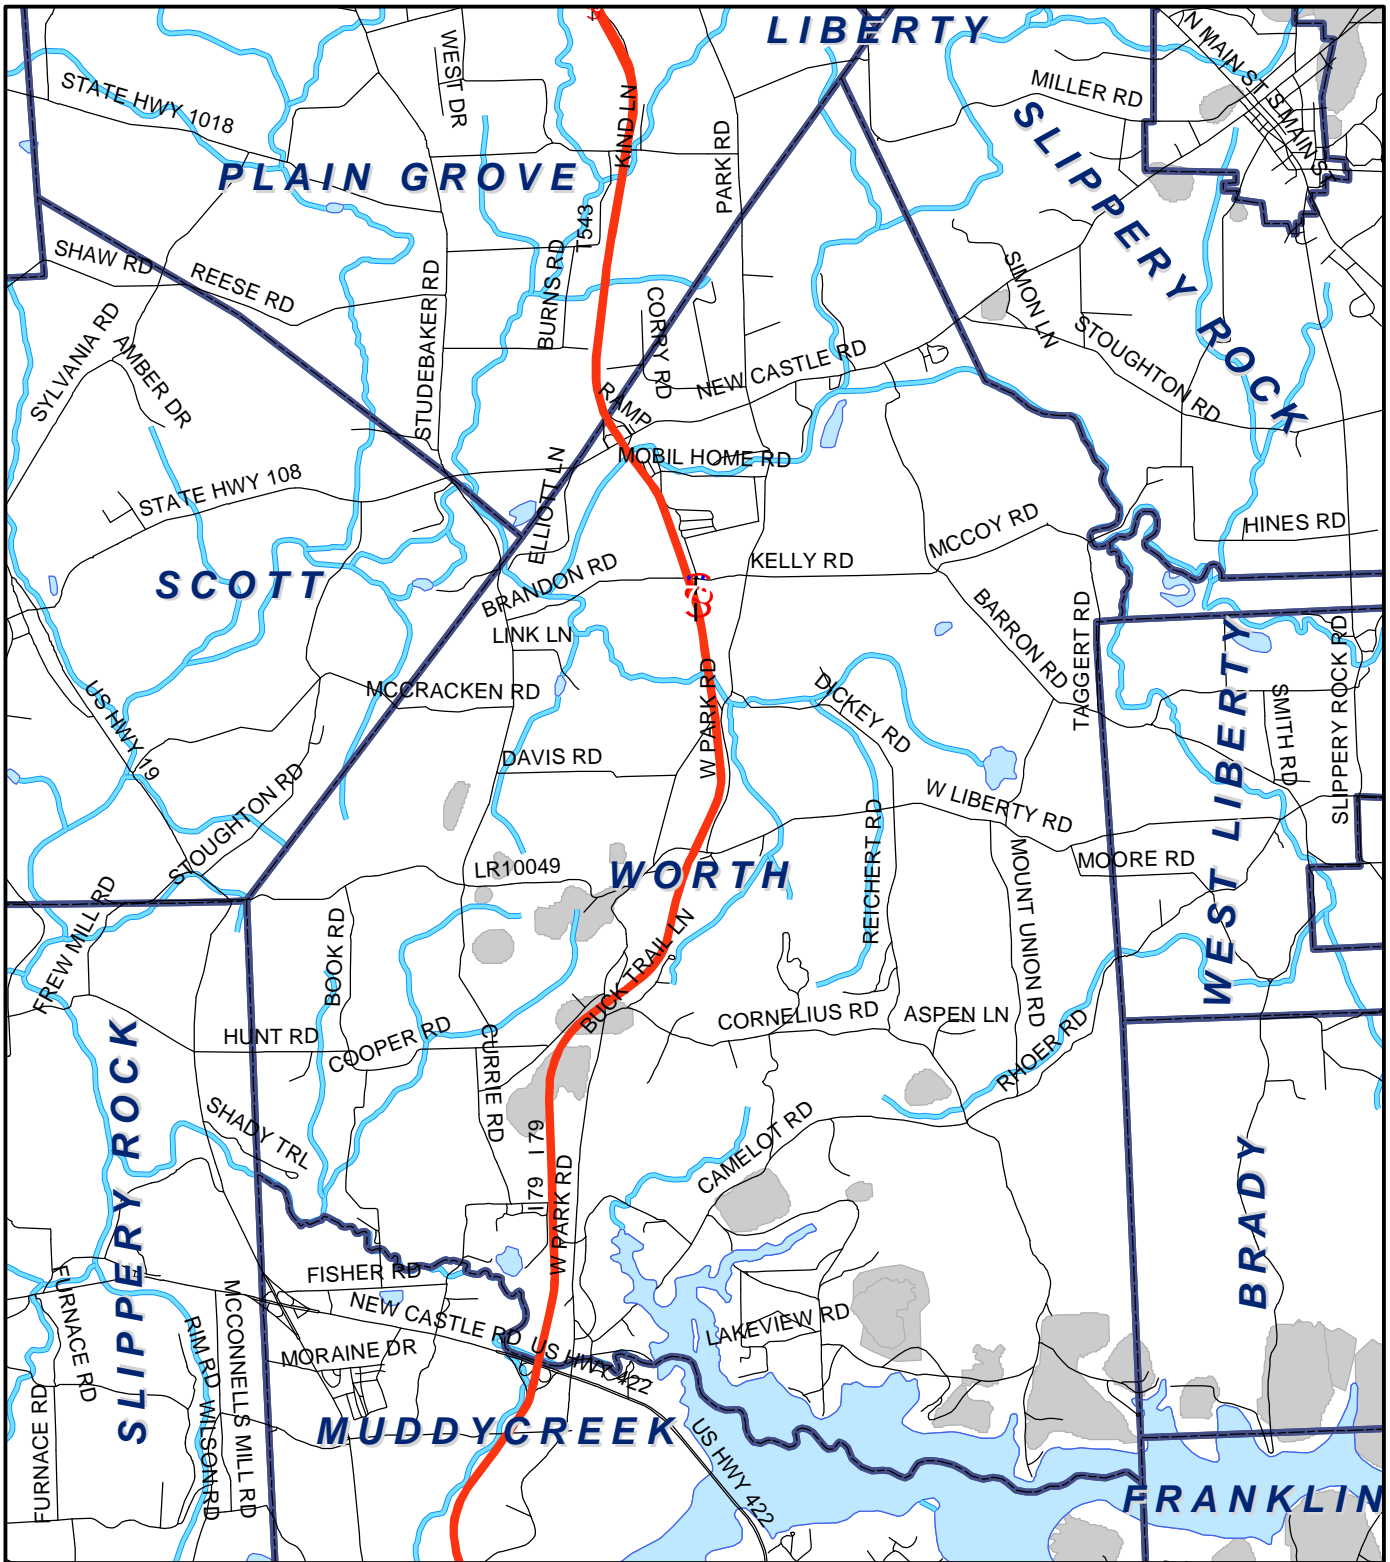

# Worth Twp, Butler County

## Legend

- Municipality Boundary
- Undermined Area

This map was prepared using information considered to be the best historical data available.

The Department cannot verify the accuracy or completeness of this information.