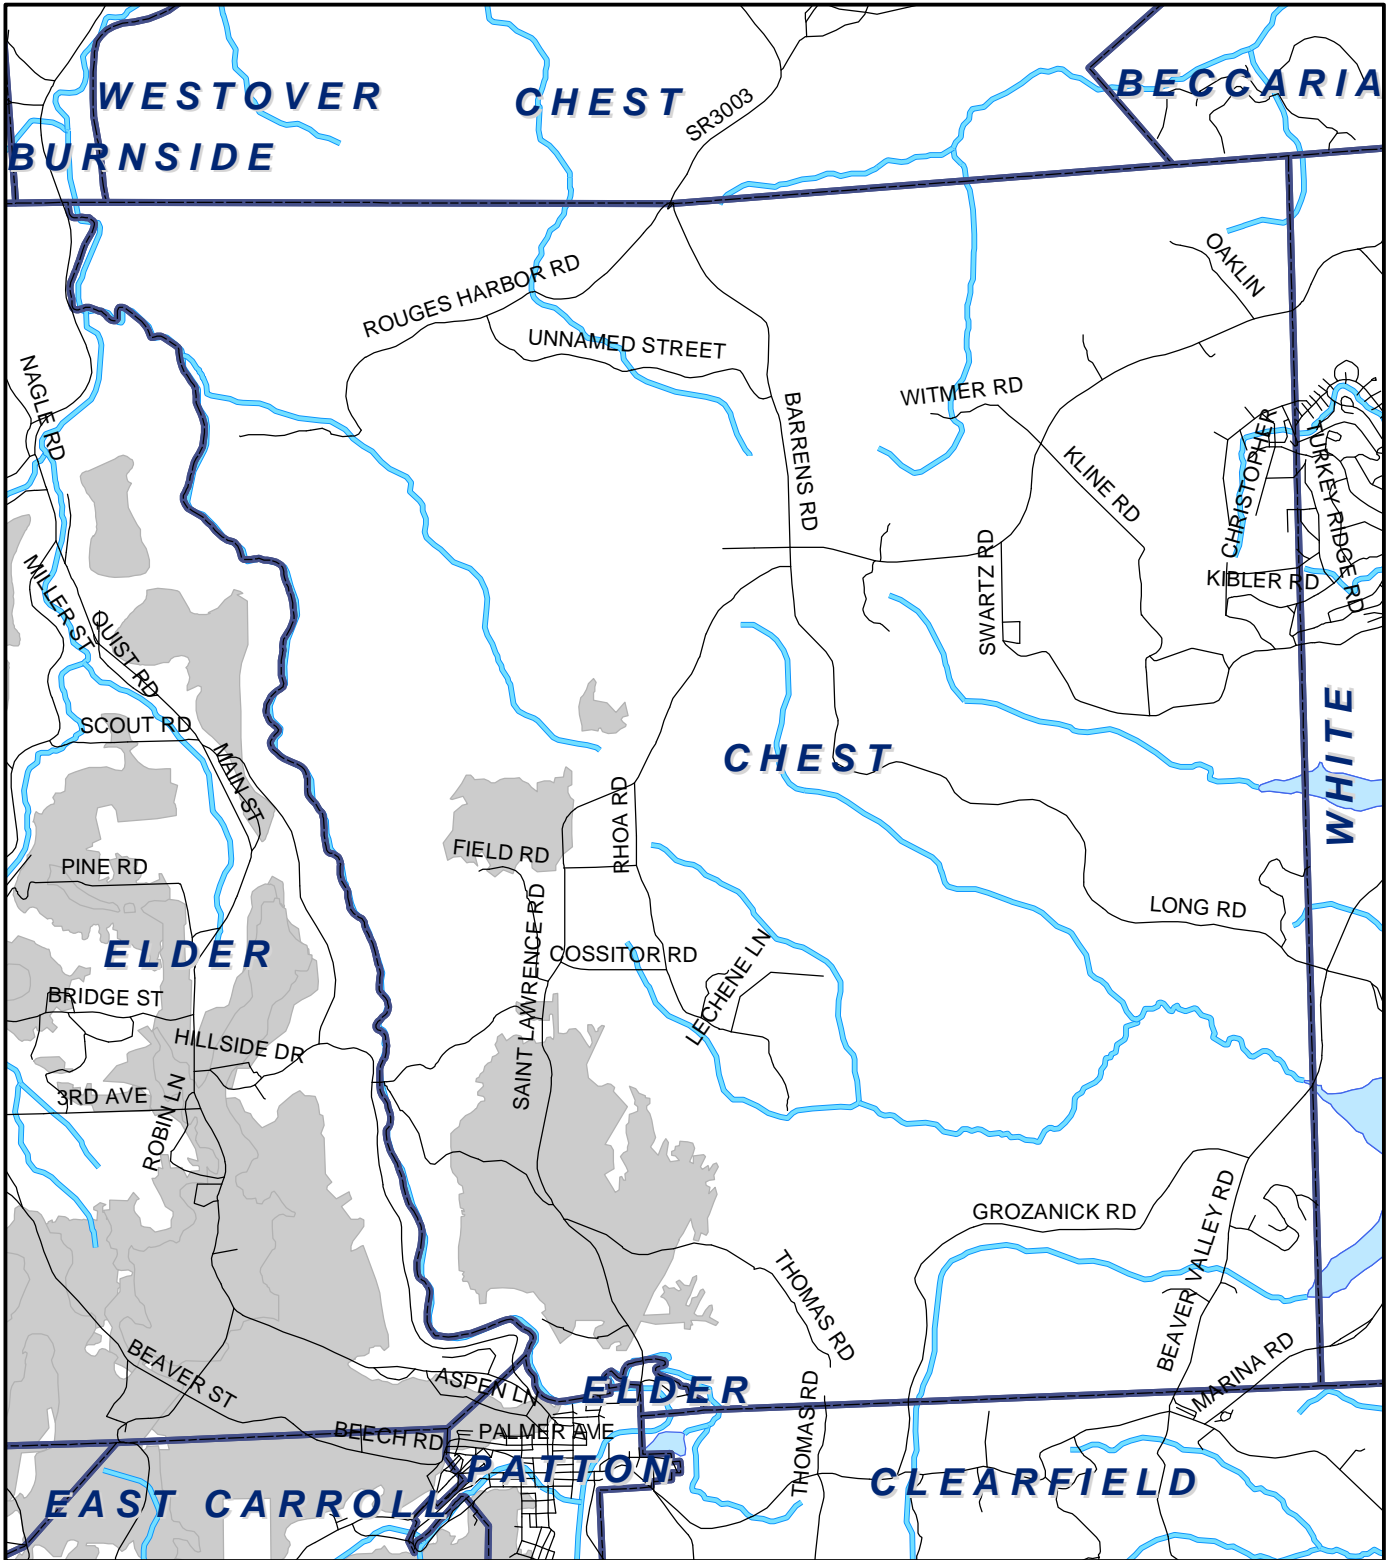

Chest Twp, Cambria County

Legend

-  Municipality Boundary
-  Undermined Area

This map was prepared using information considered to be the best historical data available.

The Department cannot verify the accuracy or completeness of this information.