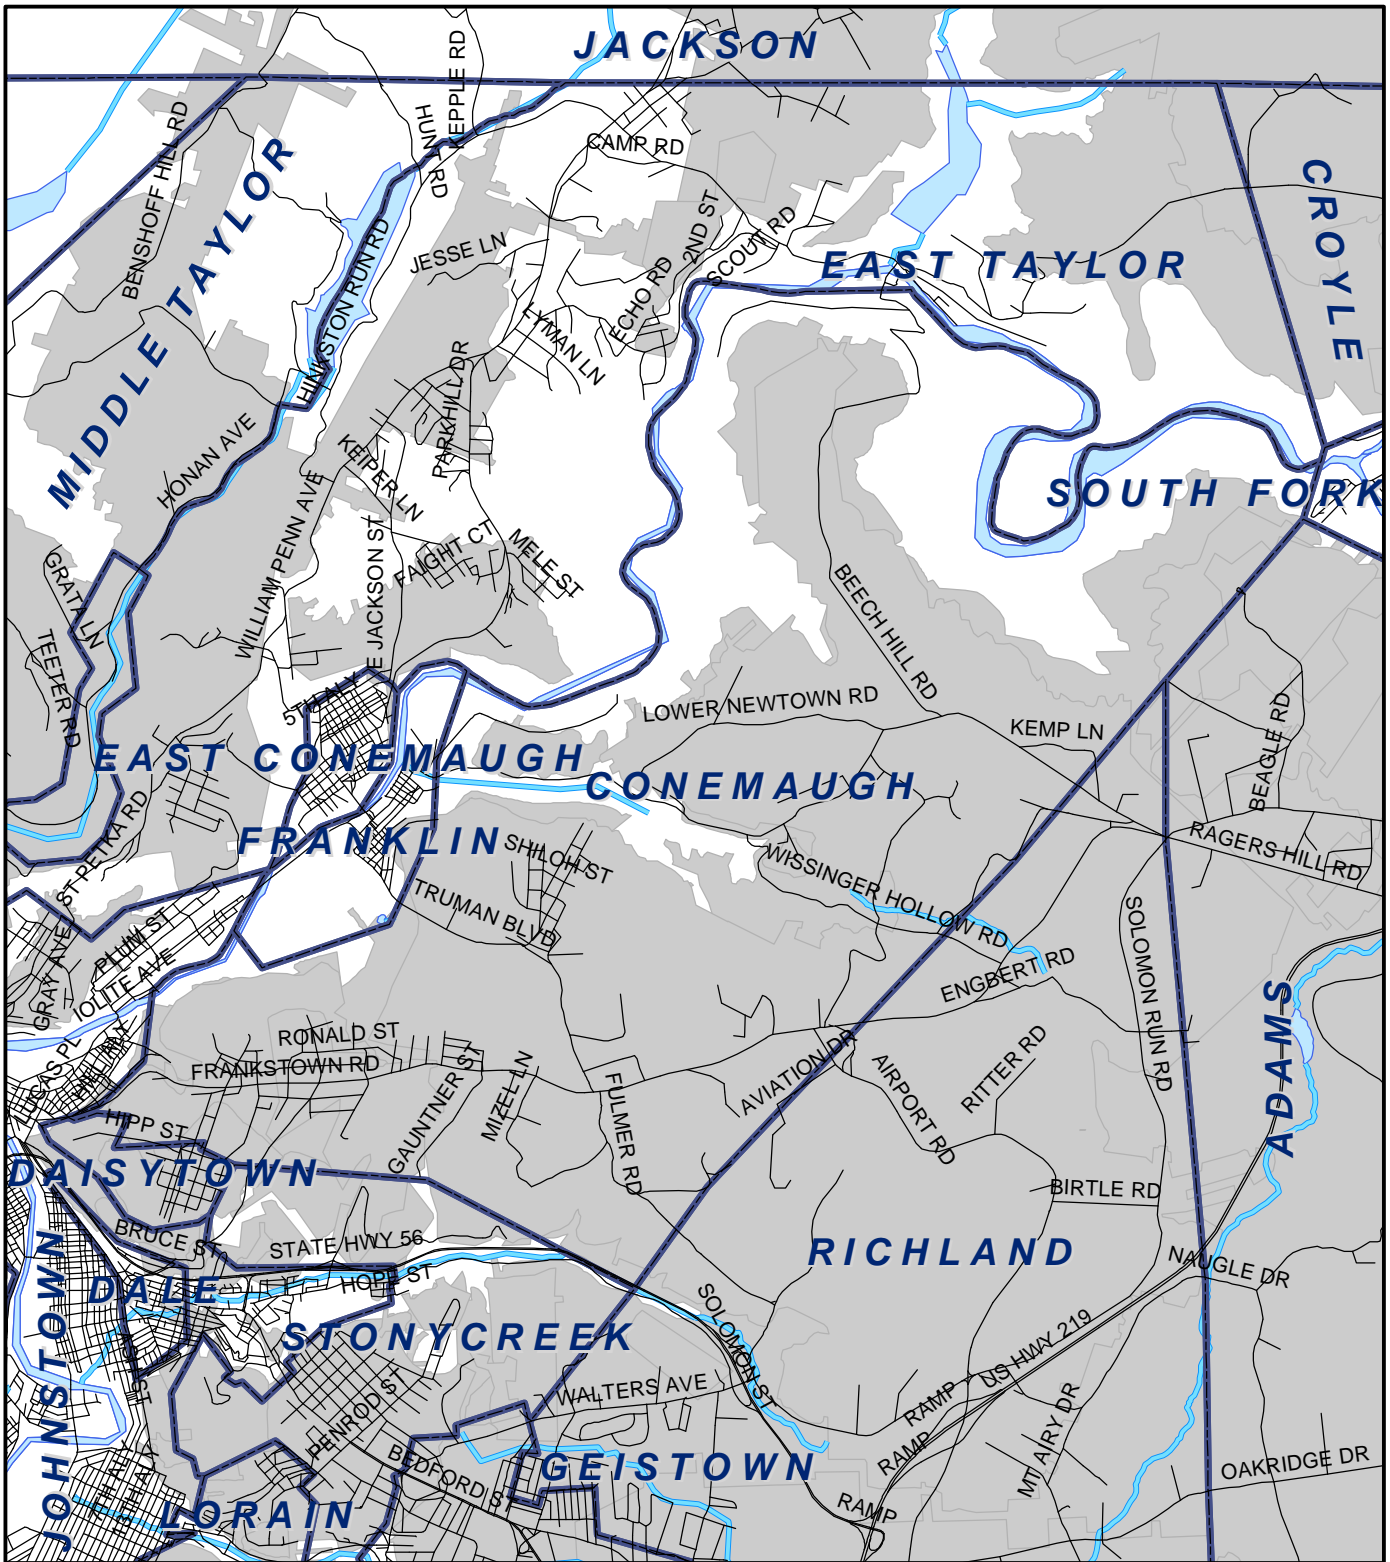

# Conemaugh Twp, Cambria County

## Legend

-  Municipality Boundary
-  Undermined Area

This map was prepared using information considered to be the best historical data available.

The Department cannot verify the accuracy or completeness of this information.