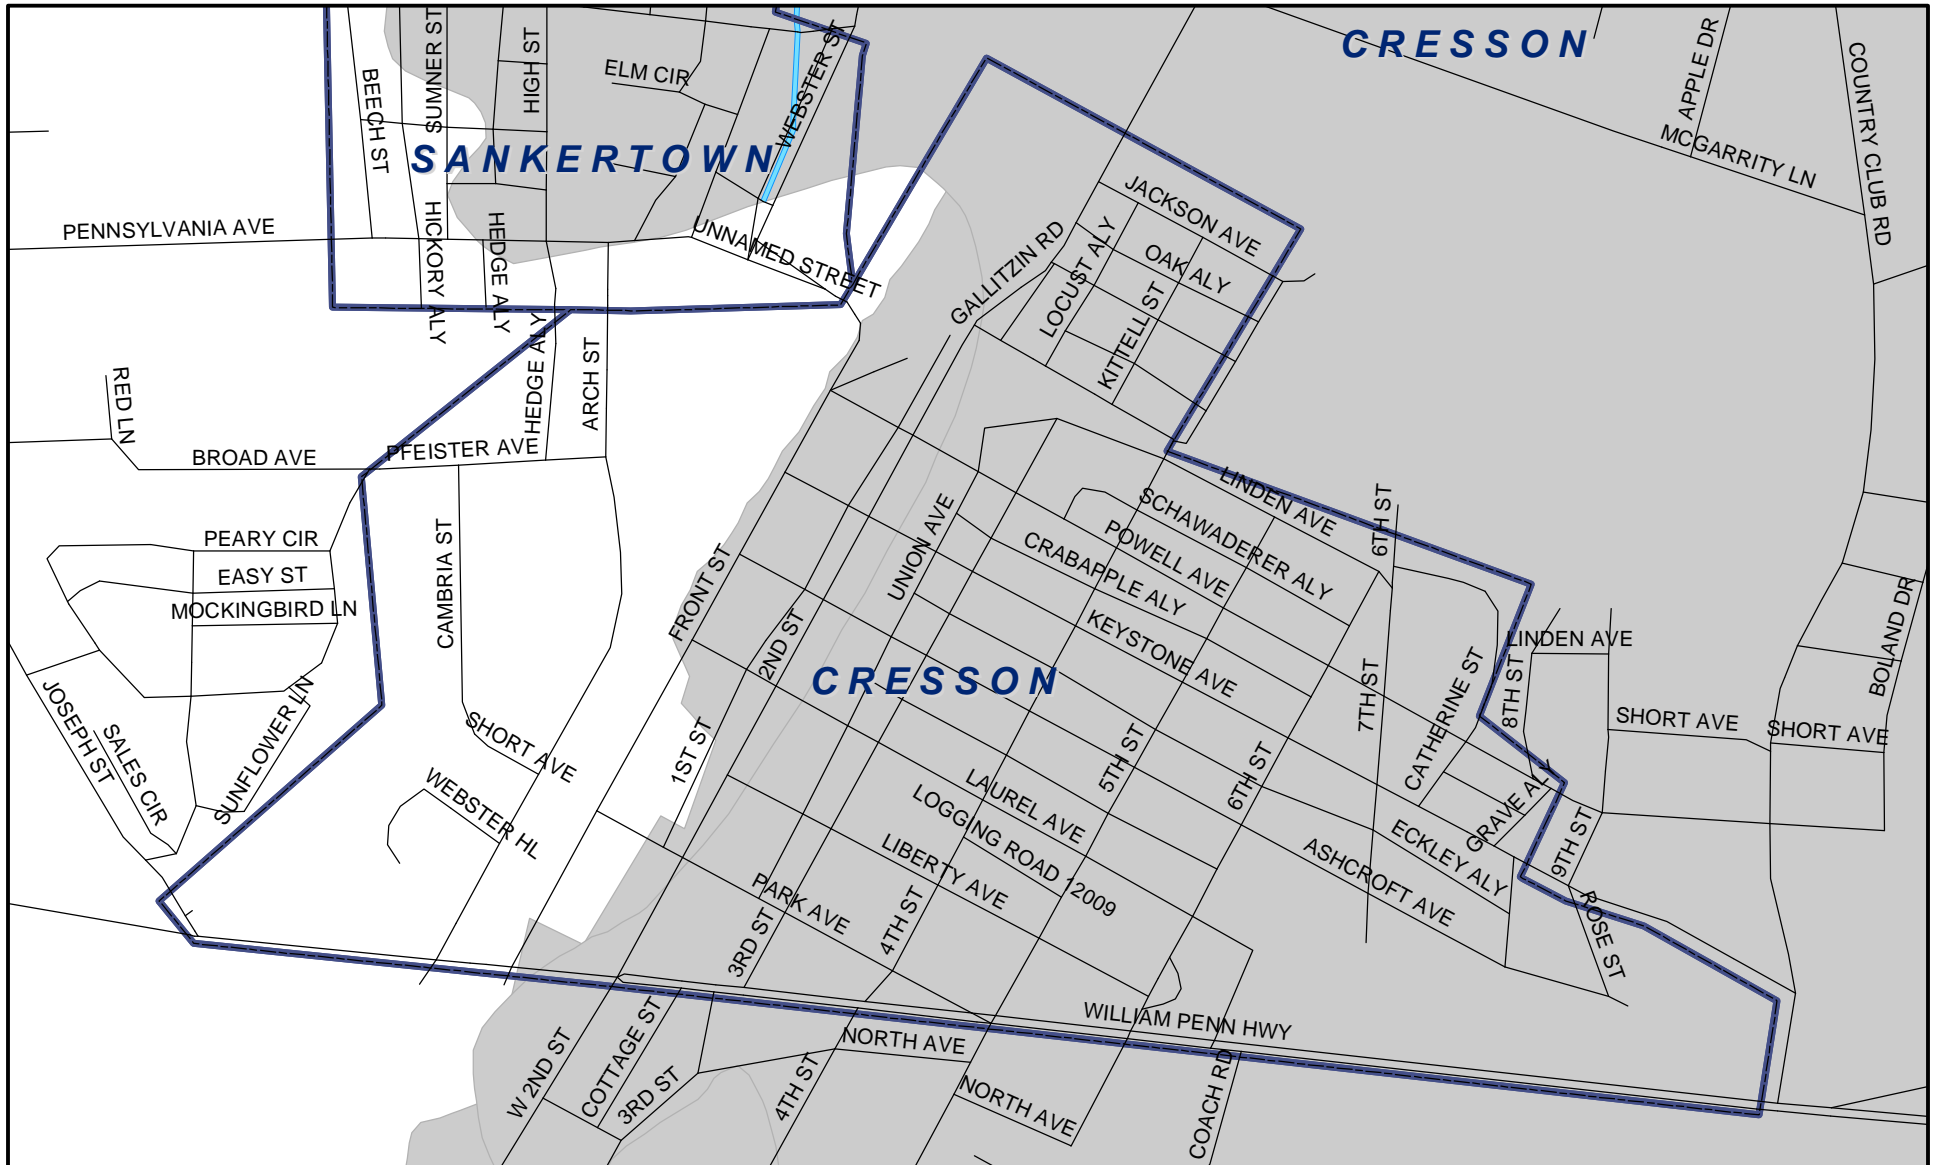

# Cresson Boro, Cambria County

**Legend**

-  Municipality Boundary
-  Undermined Area

This map was prepared using information considered to be the best historical data available.

The Department cannot verify the accuracy or completeness of this information.