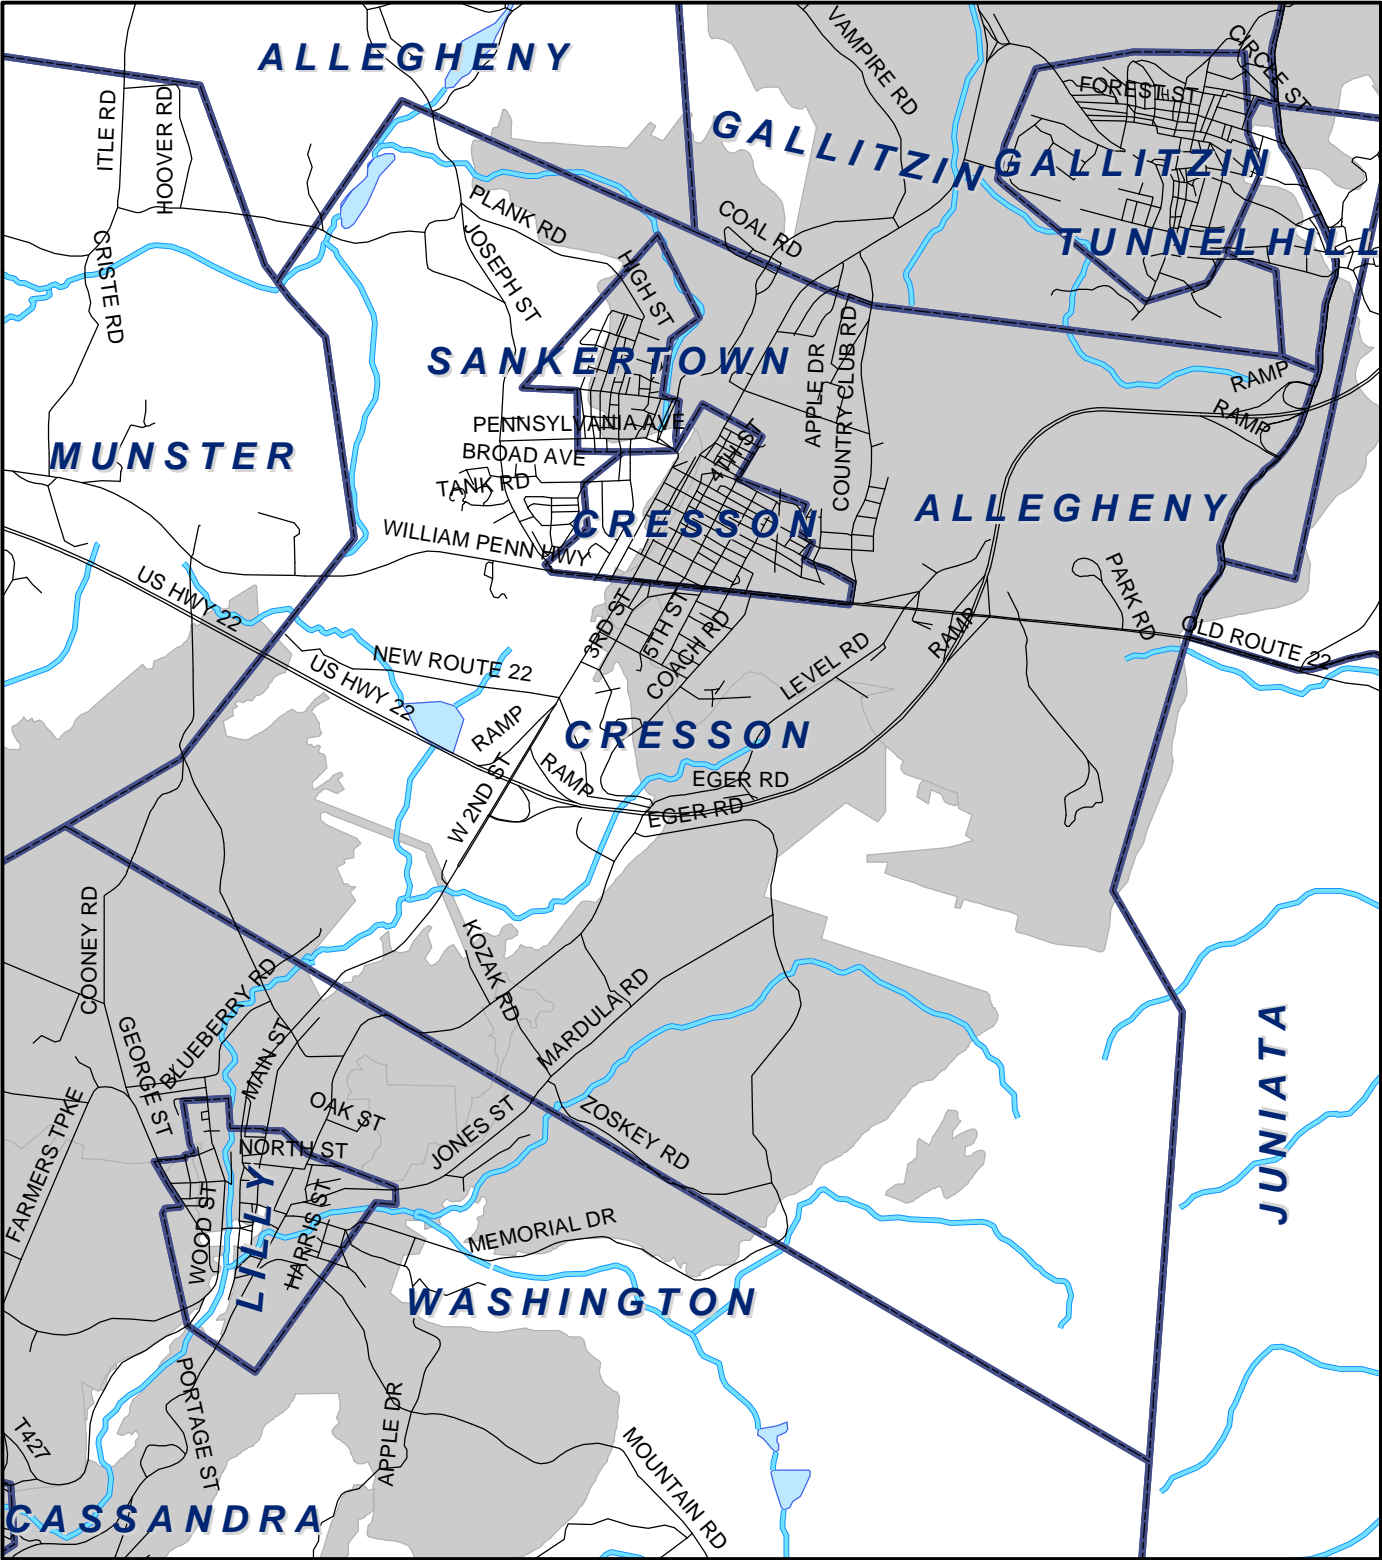

Cresson Twp, Cambria County

Legend

- Municipality Boundary
- Undermined Area

This map was prepared using information considered to be the best historical data available.

The Department cannot verify the accuracy or completeness of this information.