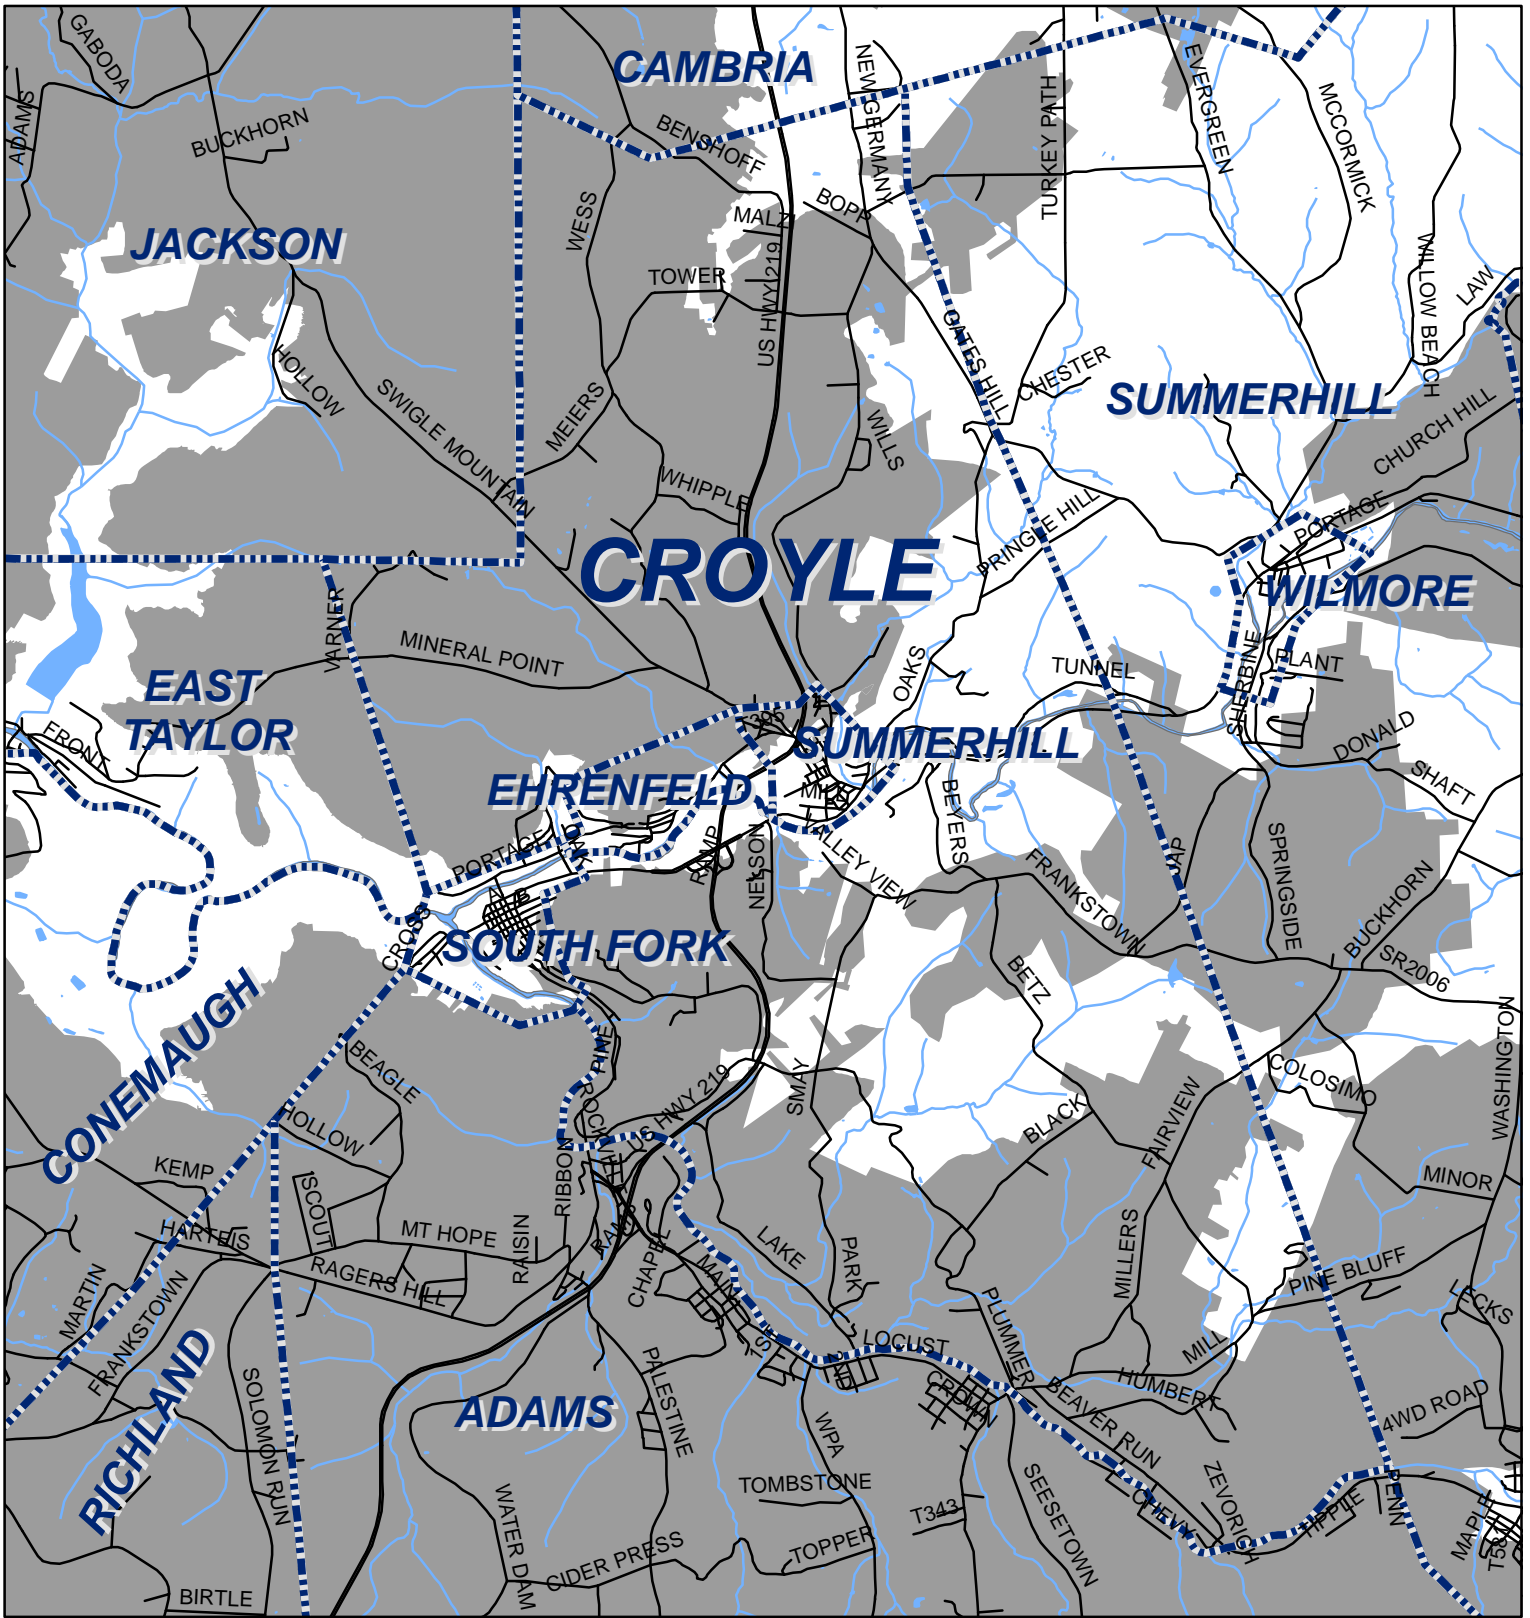

Croyle Township, Cambria County

Legend

-  Municipality Boundary
-  Undermined Area

This map was prepared using information considered to be the best historical data available.

The Department cannot verify the accuracy or completeness of this information.