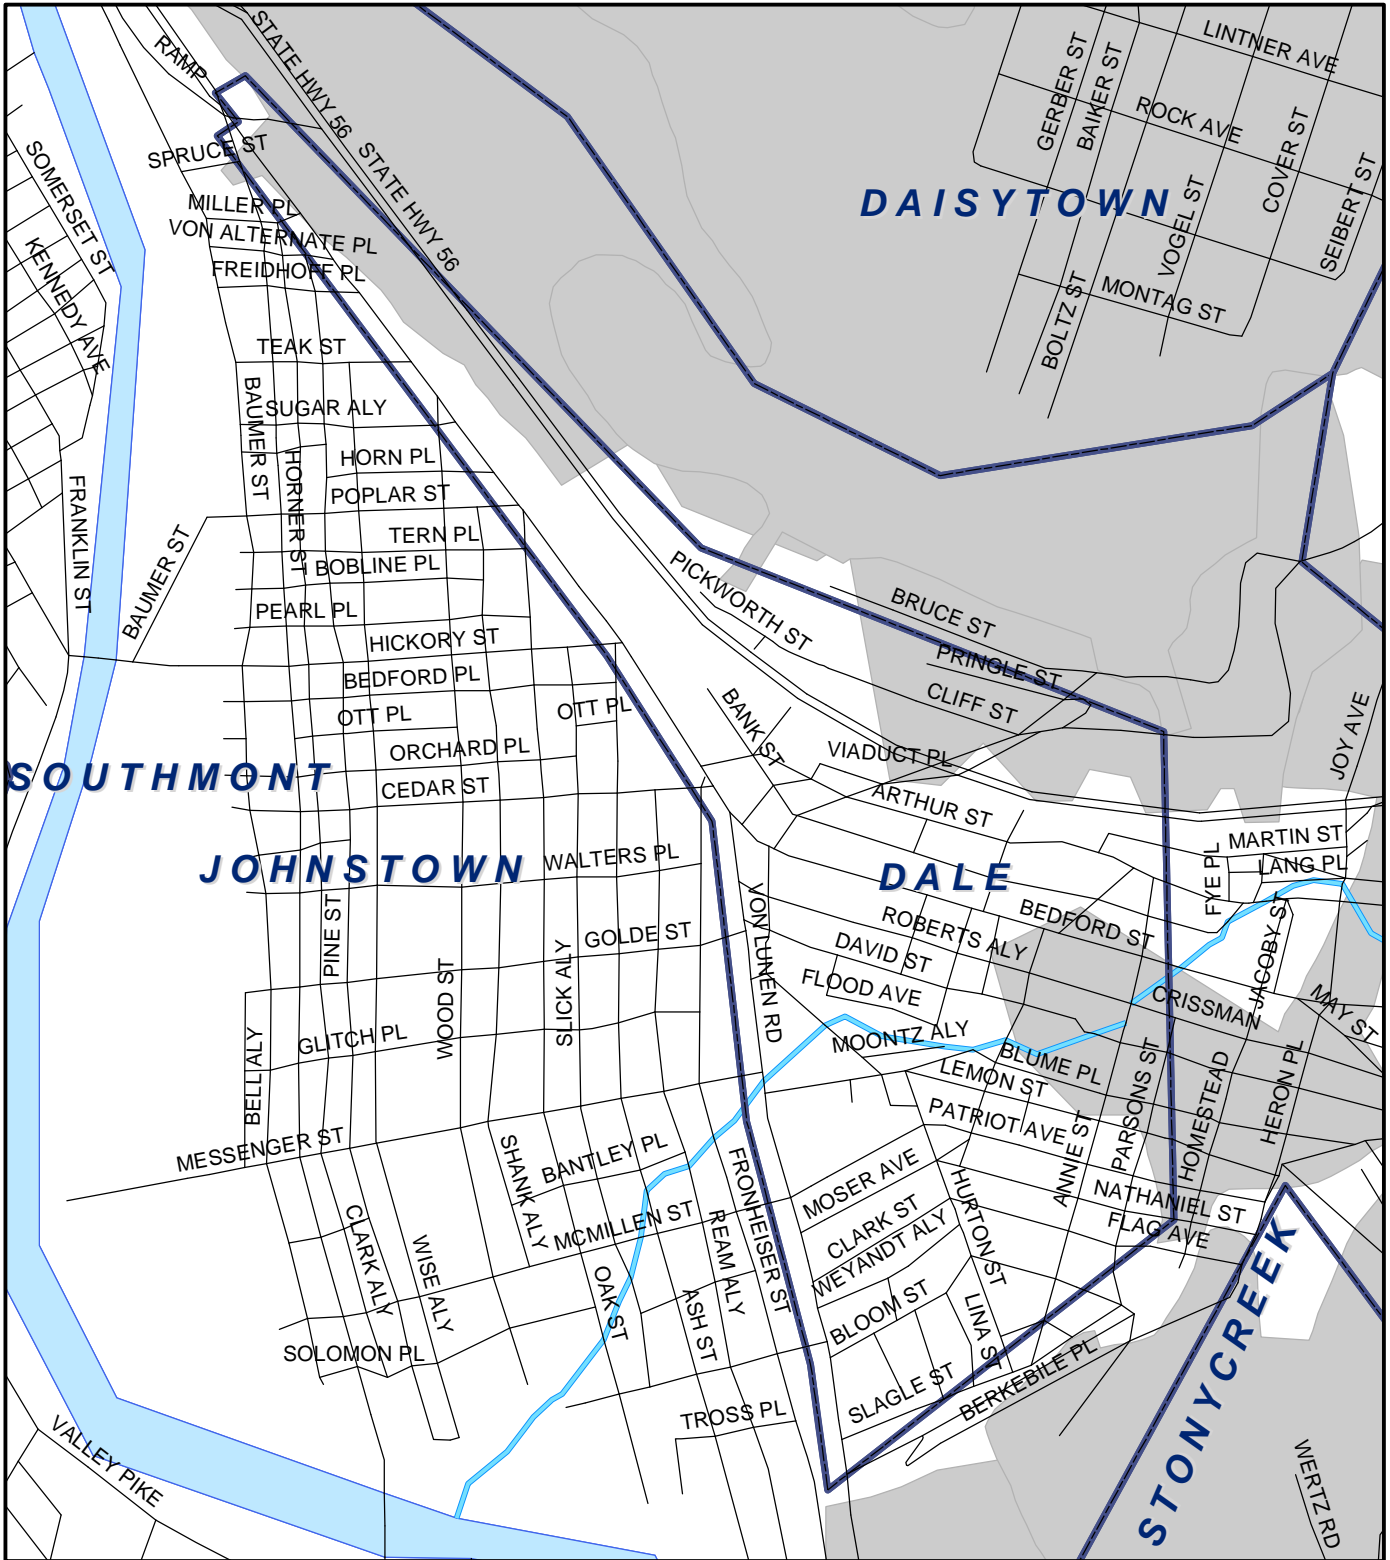

Dale Boro, Cambria County

Legend

-  Muncipality Boundary
-  Undermined Area

This map was prepared using information considered to be the best historical data available.

The Department cannot verify the accuracy or completeness of this information.