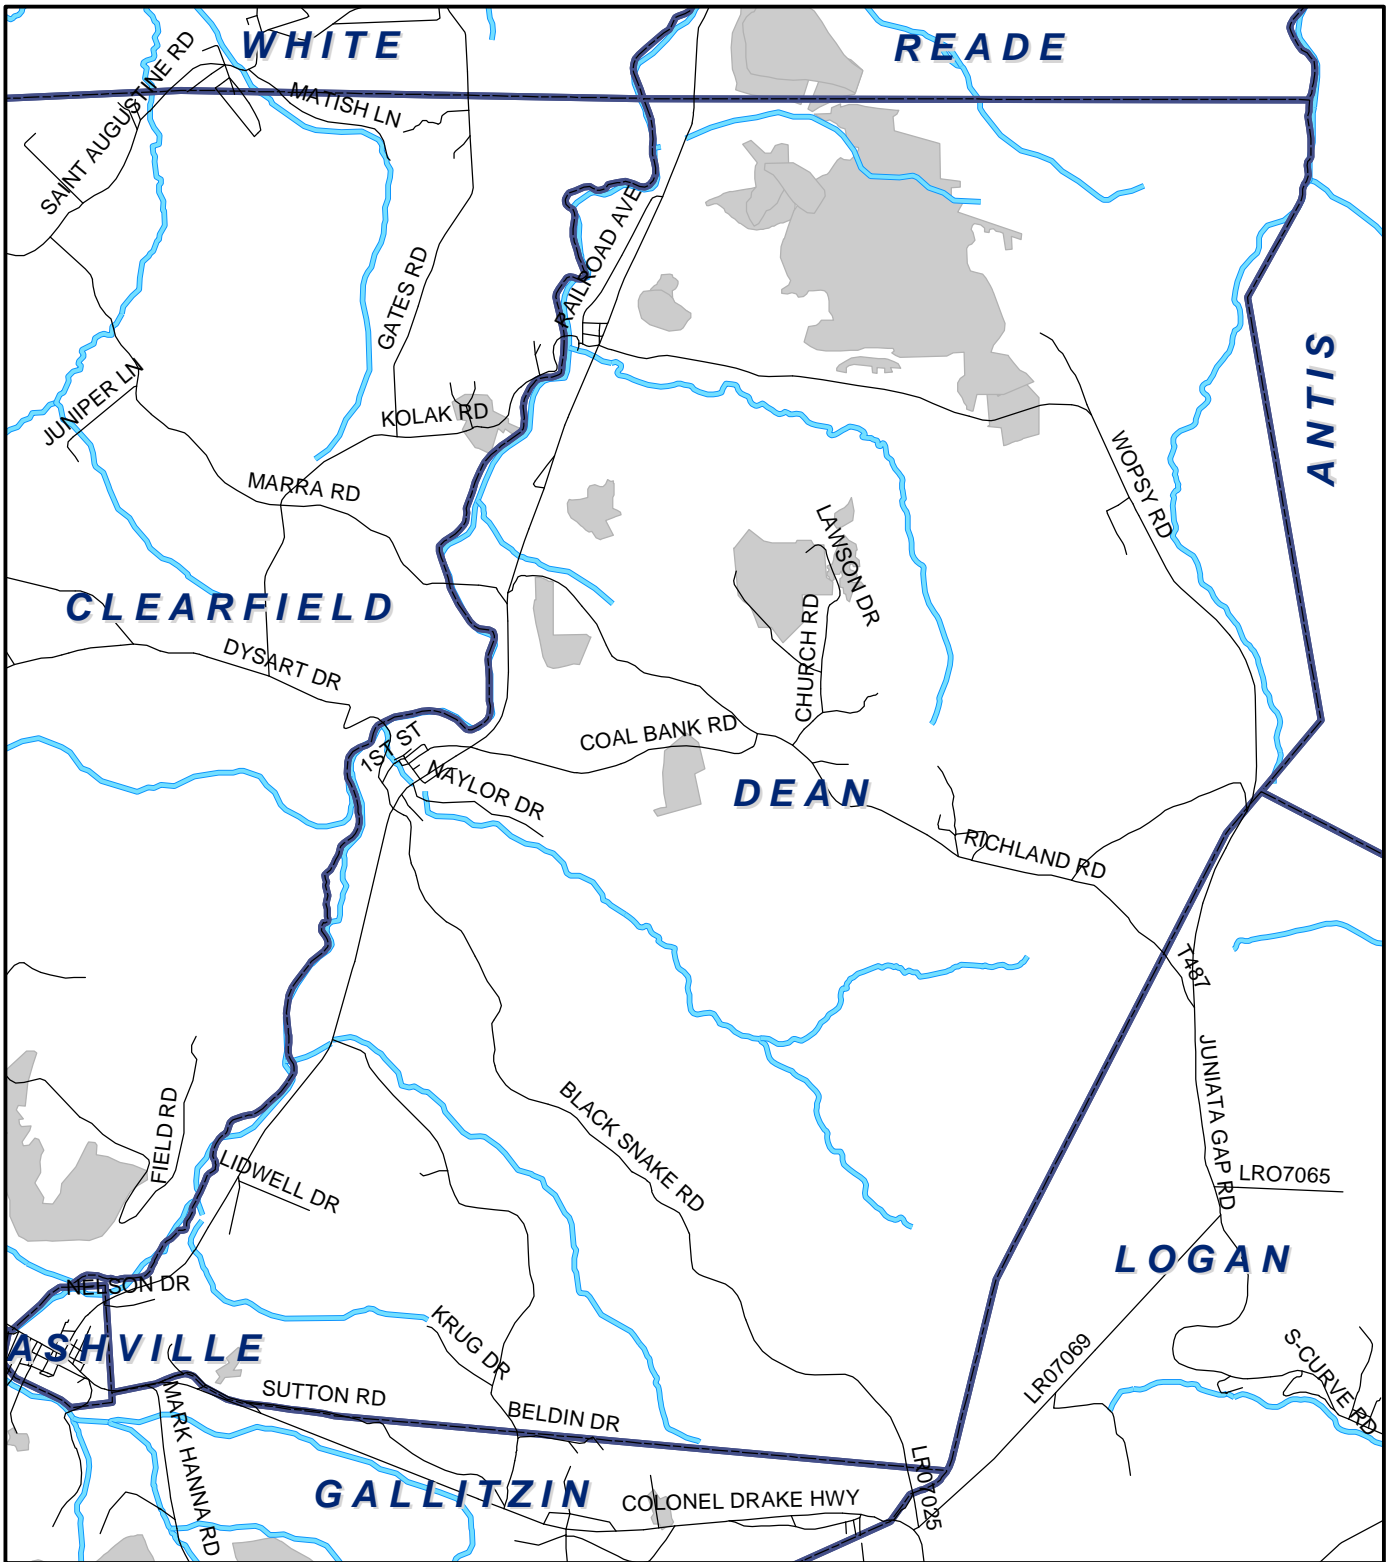

Dean Twp, Cambria County

Legend

- Municipality Boundary
- Undermined Area

This map was prepared using information considered to be the best historical data available.

The Department cannot verify the accuracy or completeness of this information.