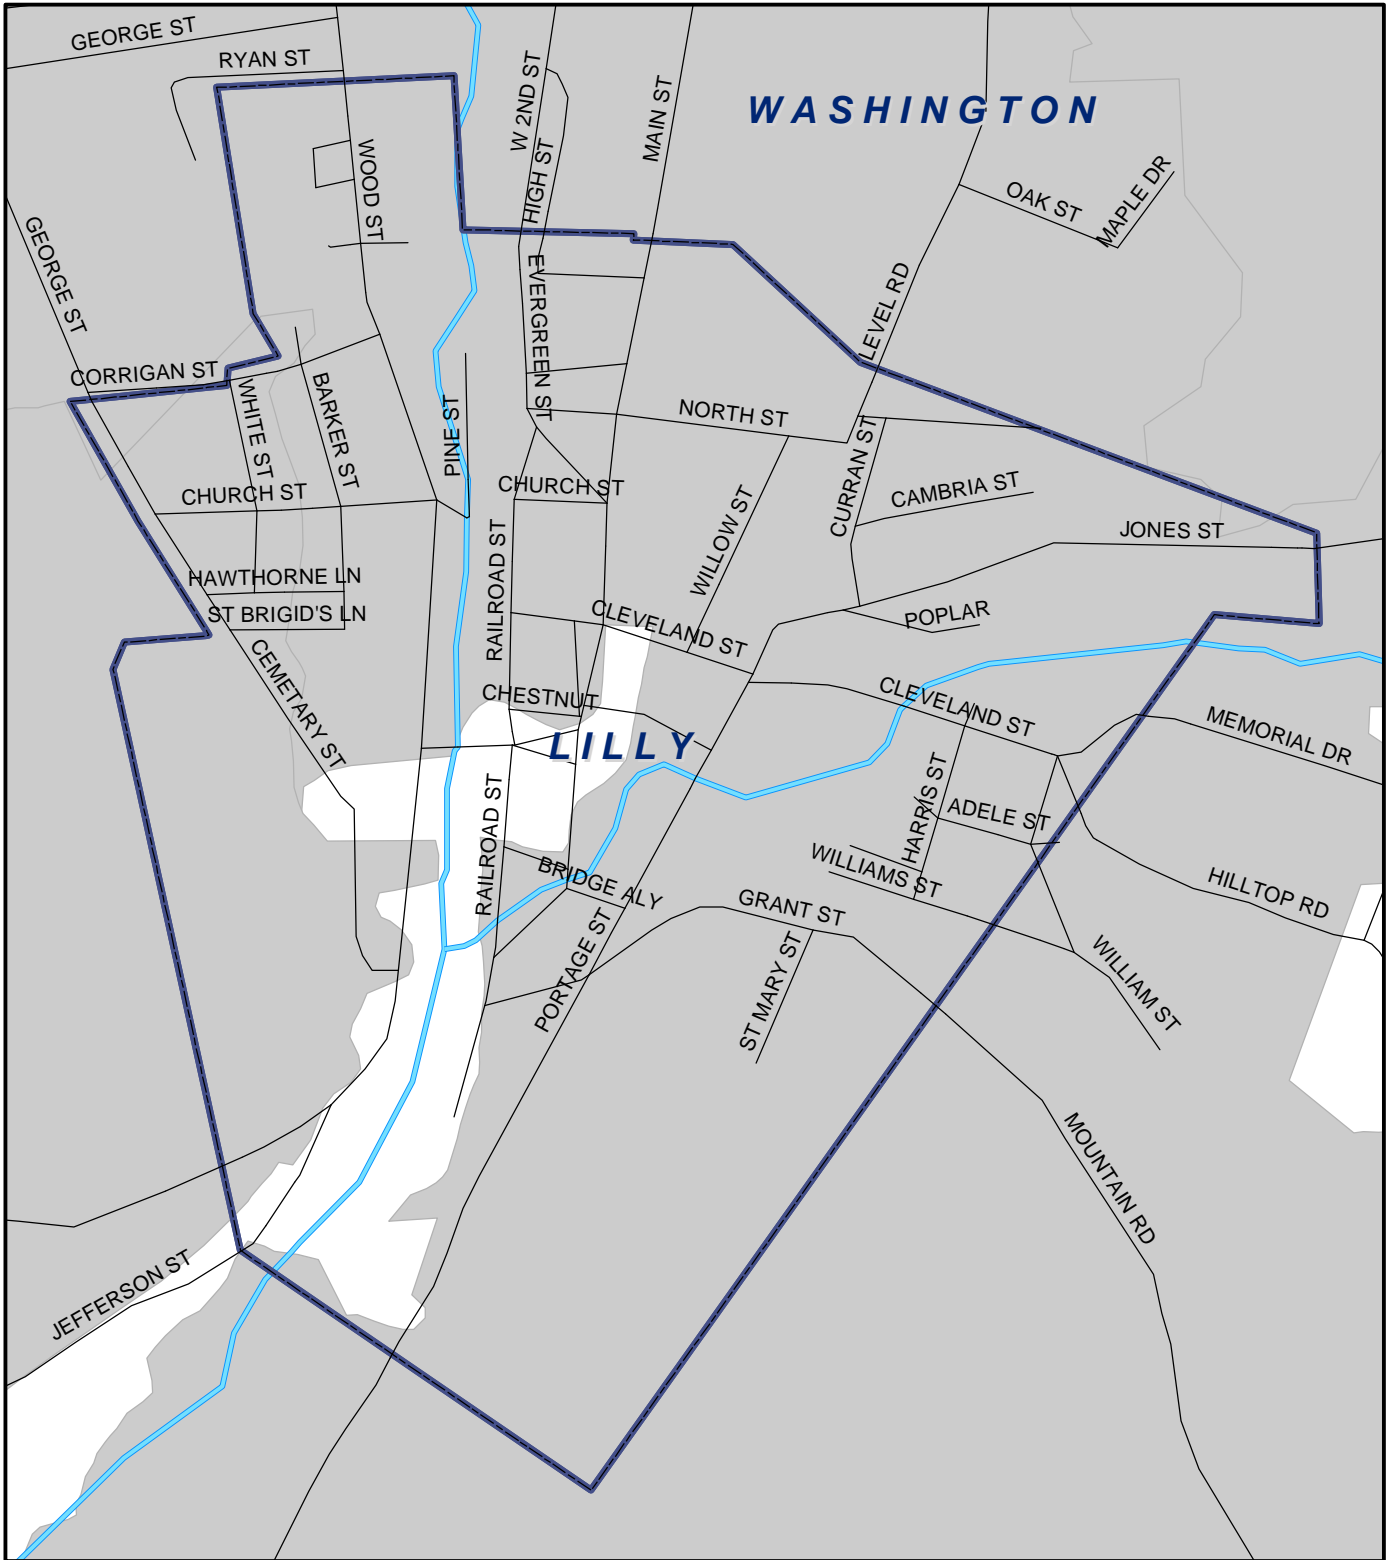

Lilly Boro, Cambria County

Legend

-  Municipality Boundary
-  Undermined Area

This map was prepared using information considered to be the best historical data available.

The Department cannot verify the accuracy or completeness of this information.