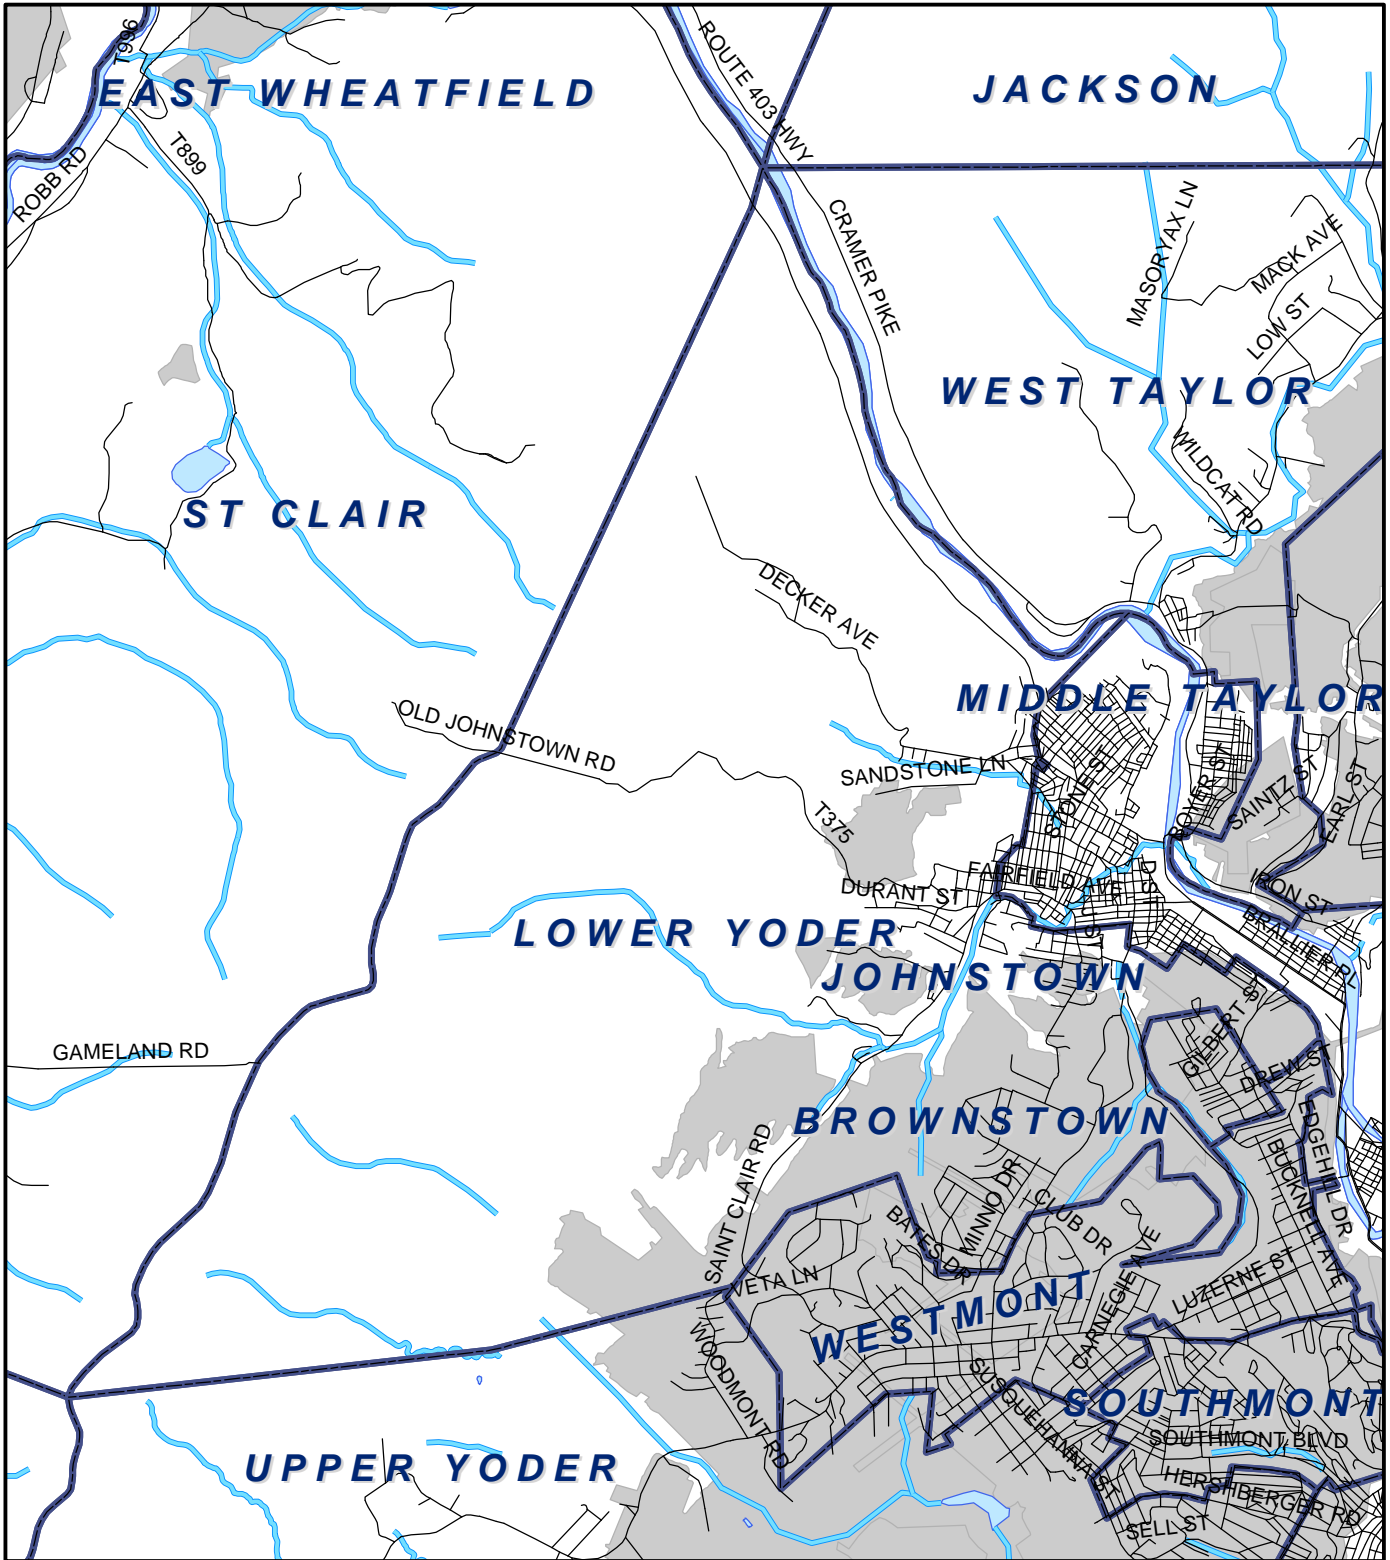

# Lower Yoder Twp, Cambria County

## Legend

-  Municipality Boundary
-  Undermined Area

This map was prepared using information considered to be the best historical data available.

The Department cannot verify the accuracy or completeness of this information.