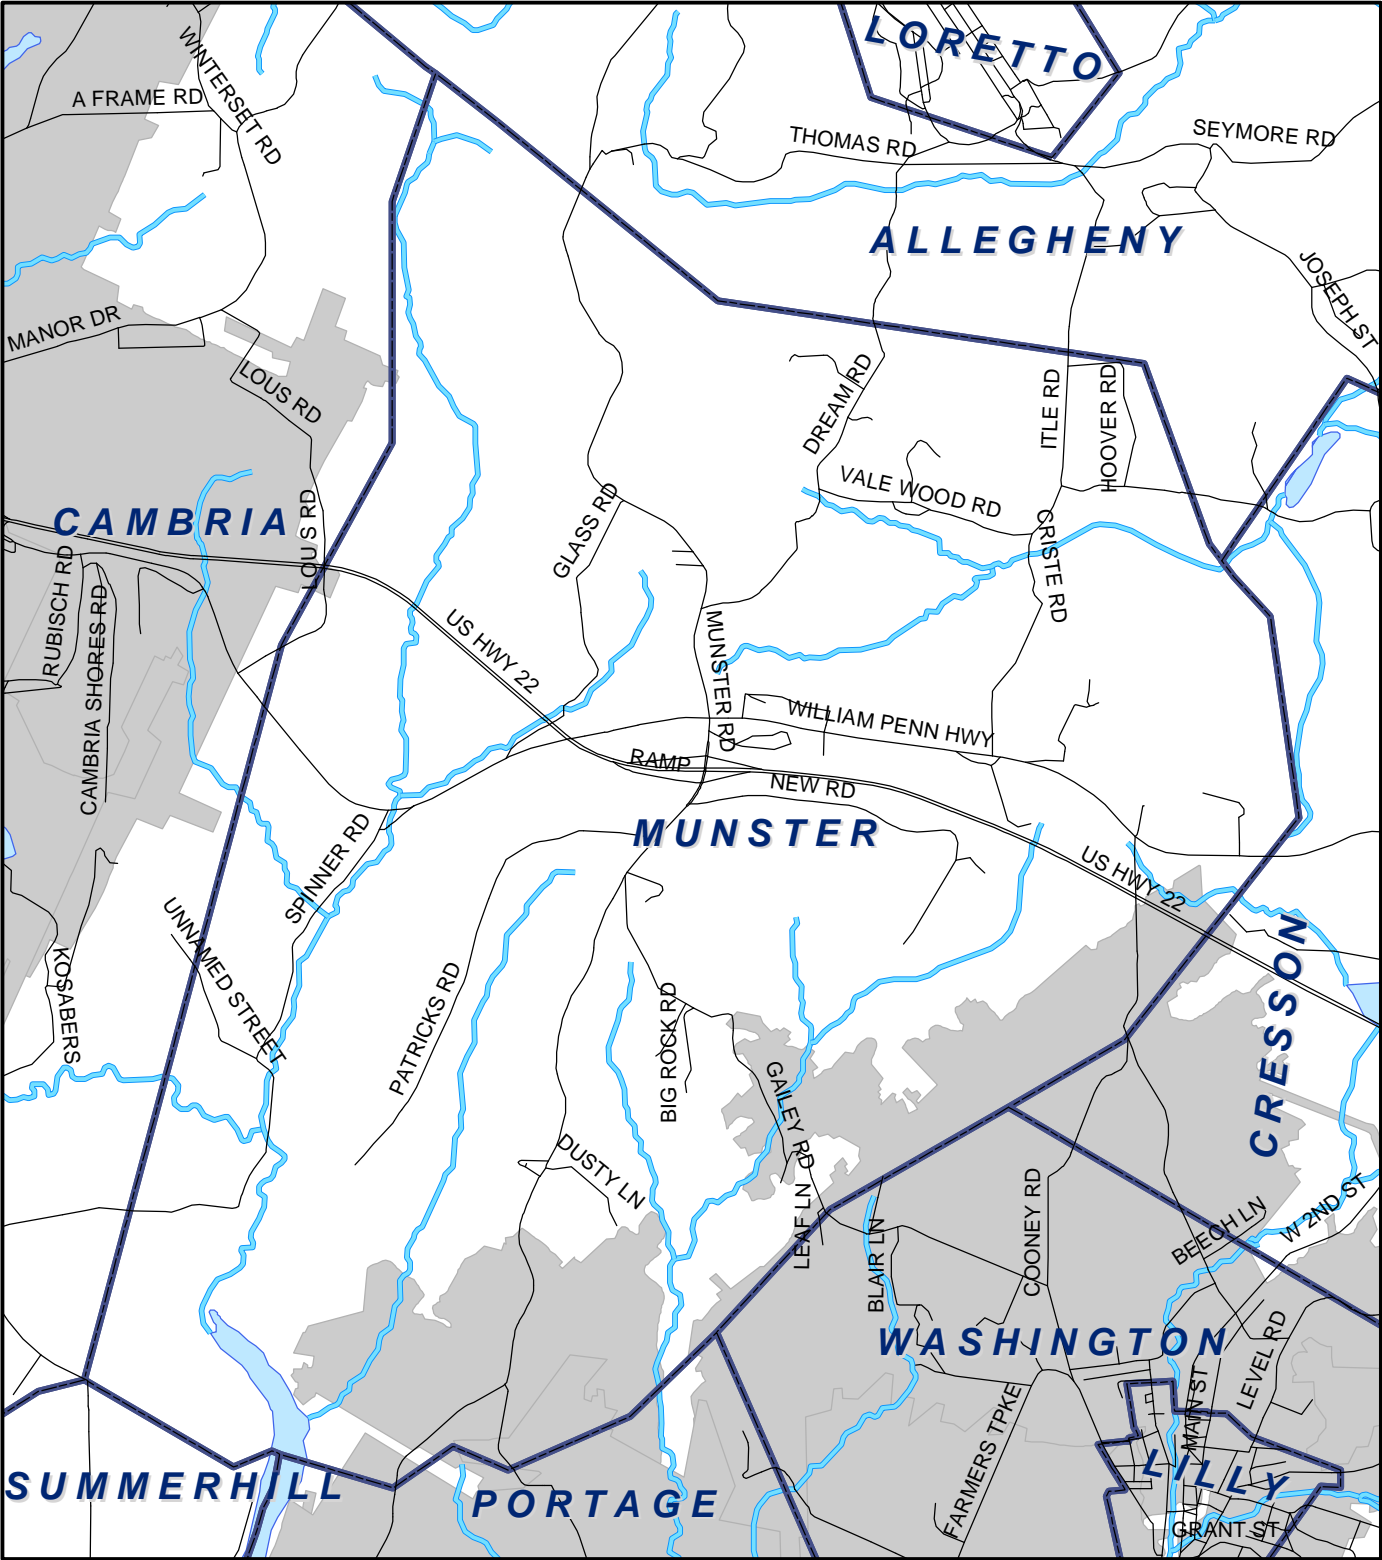

Munster Twp, Cambria County

Legend

- Municipality Boundary
- Undermined Area

This map was prepared using information considered to be the best historical data available.

The Department cannot verify the accuracy or completeness of this information.