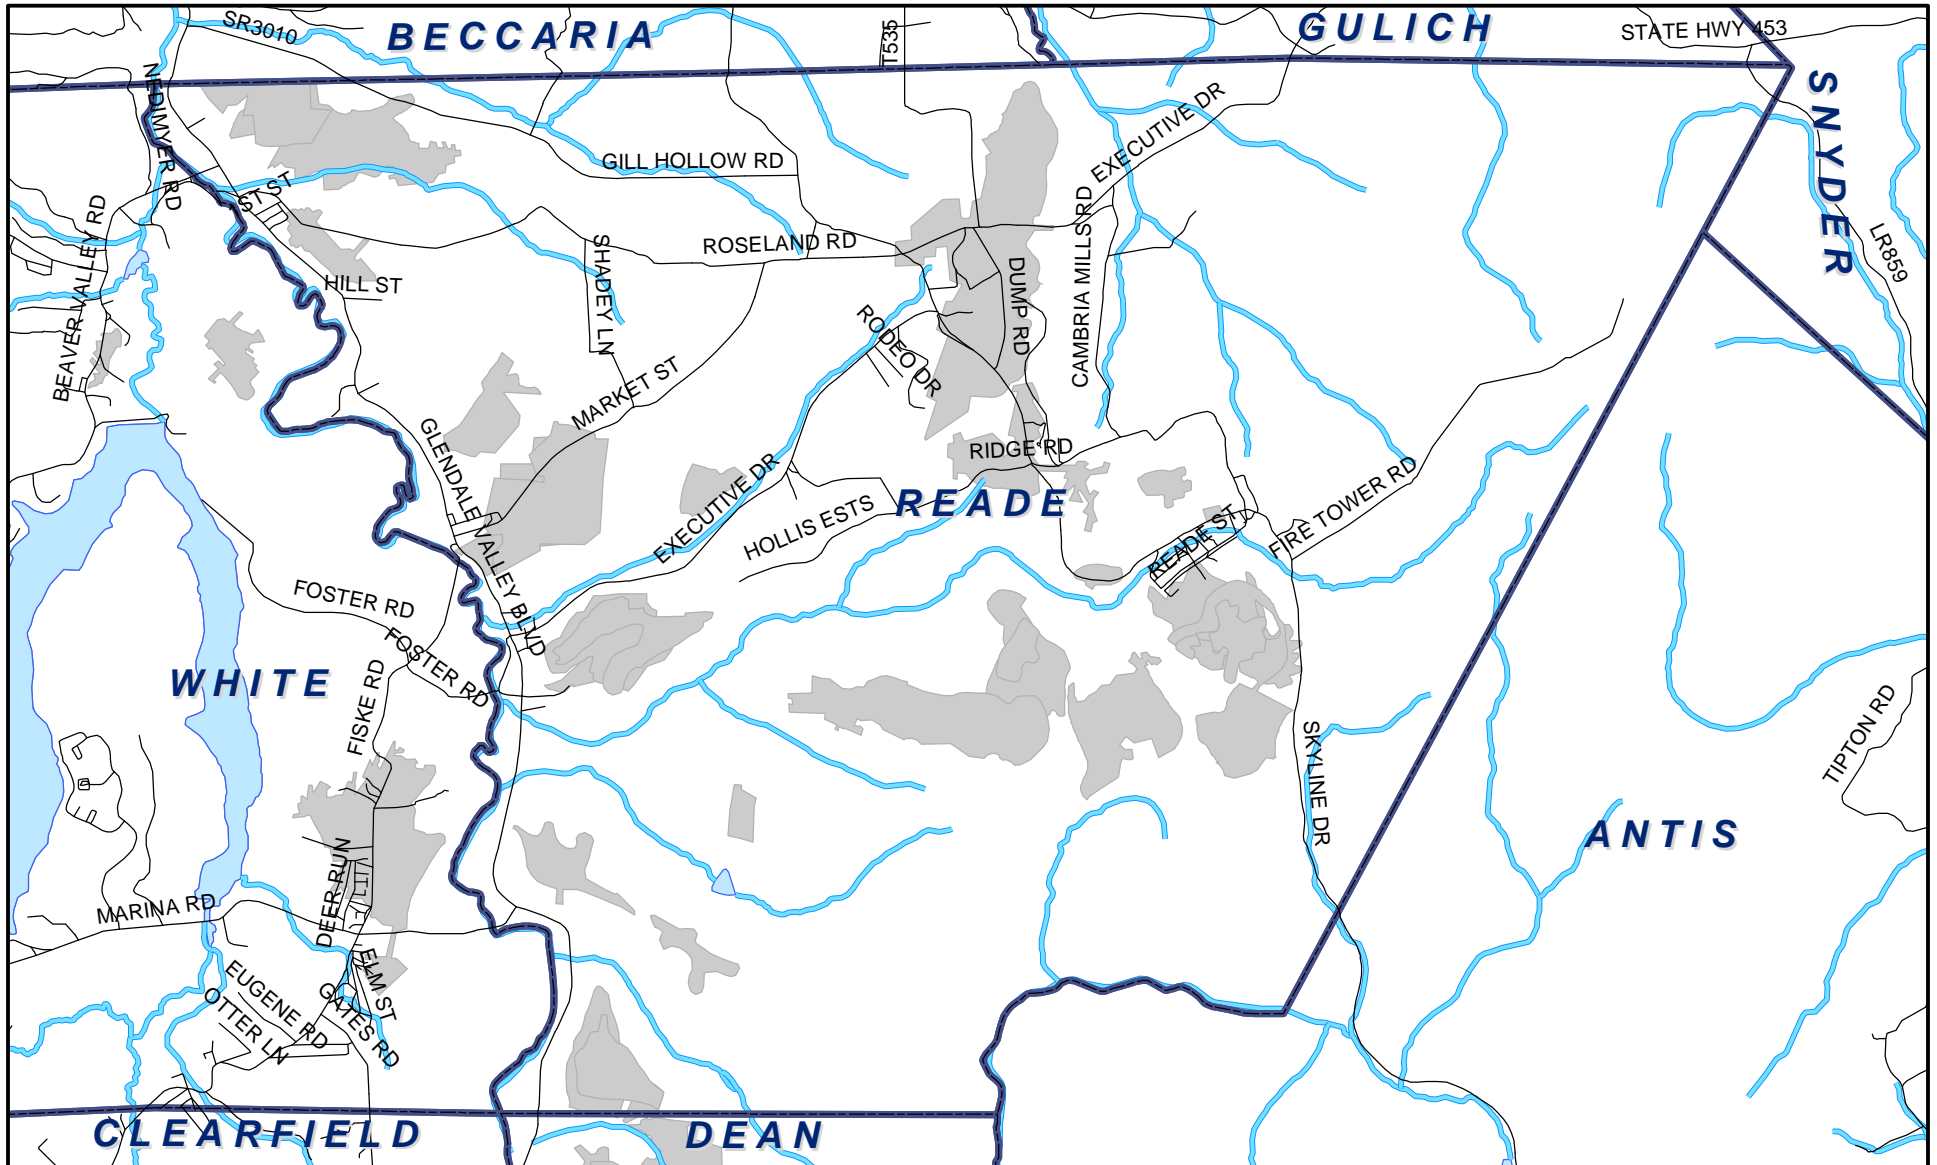

Reade Twp, Cambria County

Legend

-  Municipality Boundary
-  Undermined Area

This map was prepared using information considered to be the best historical data available.

The Department cannot verify the accuracy or completeness of this information.