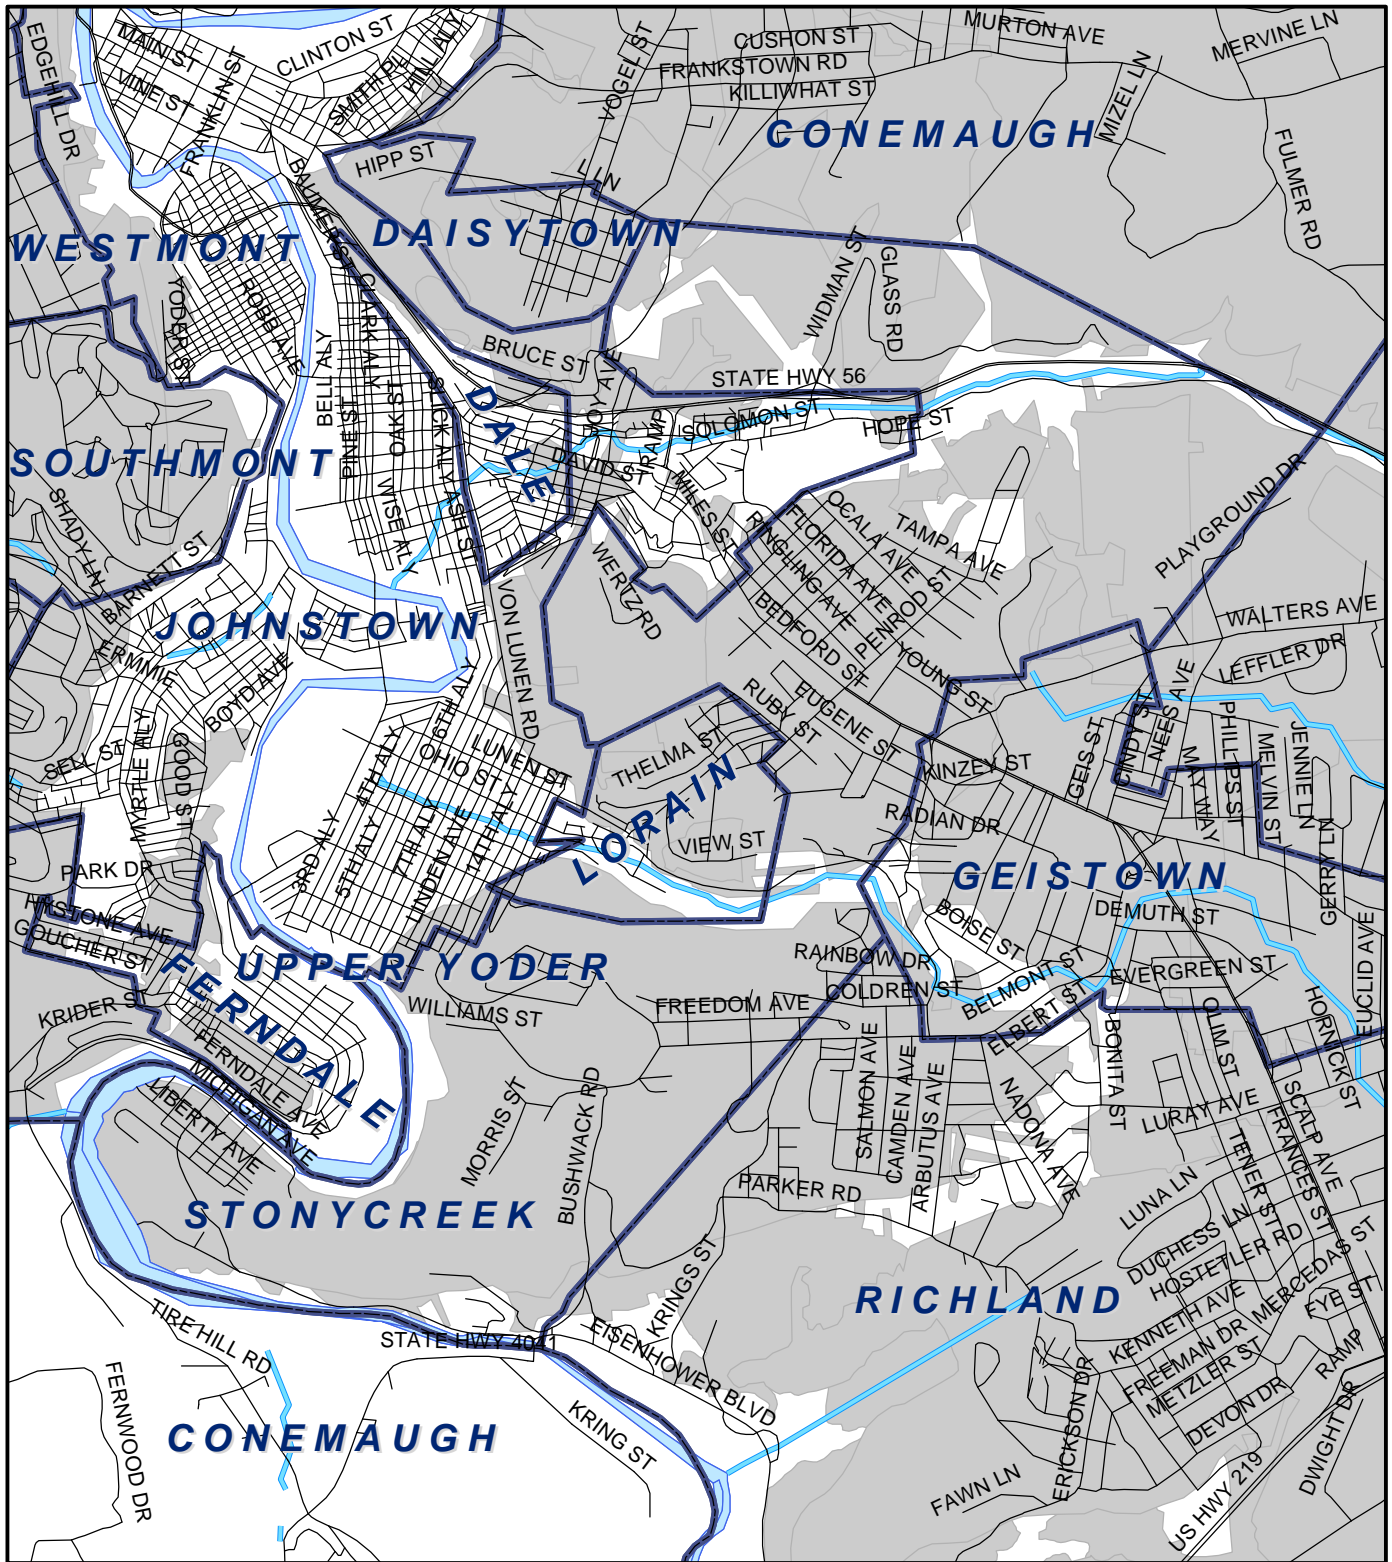

Stonycreek Twp, Cambria County

Legend

- Municipality Boundary
- Undermined Area

This map was prepared using information considered to be the best historical data available.

The Department cannot verify the accuracy or completeness of this information.