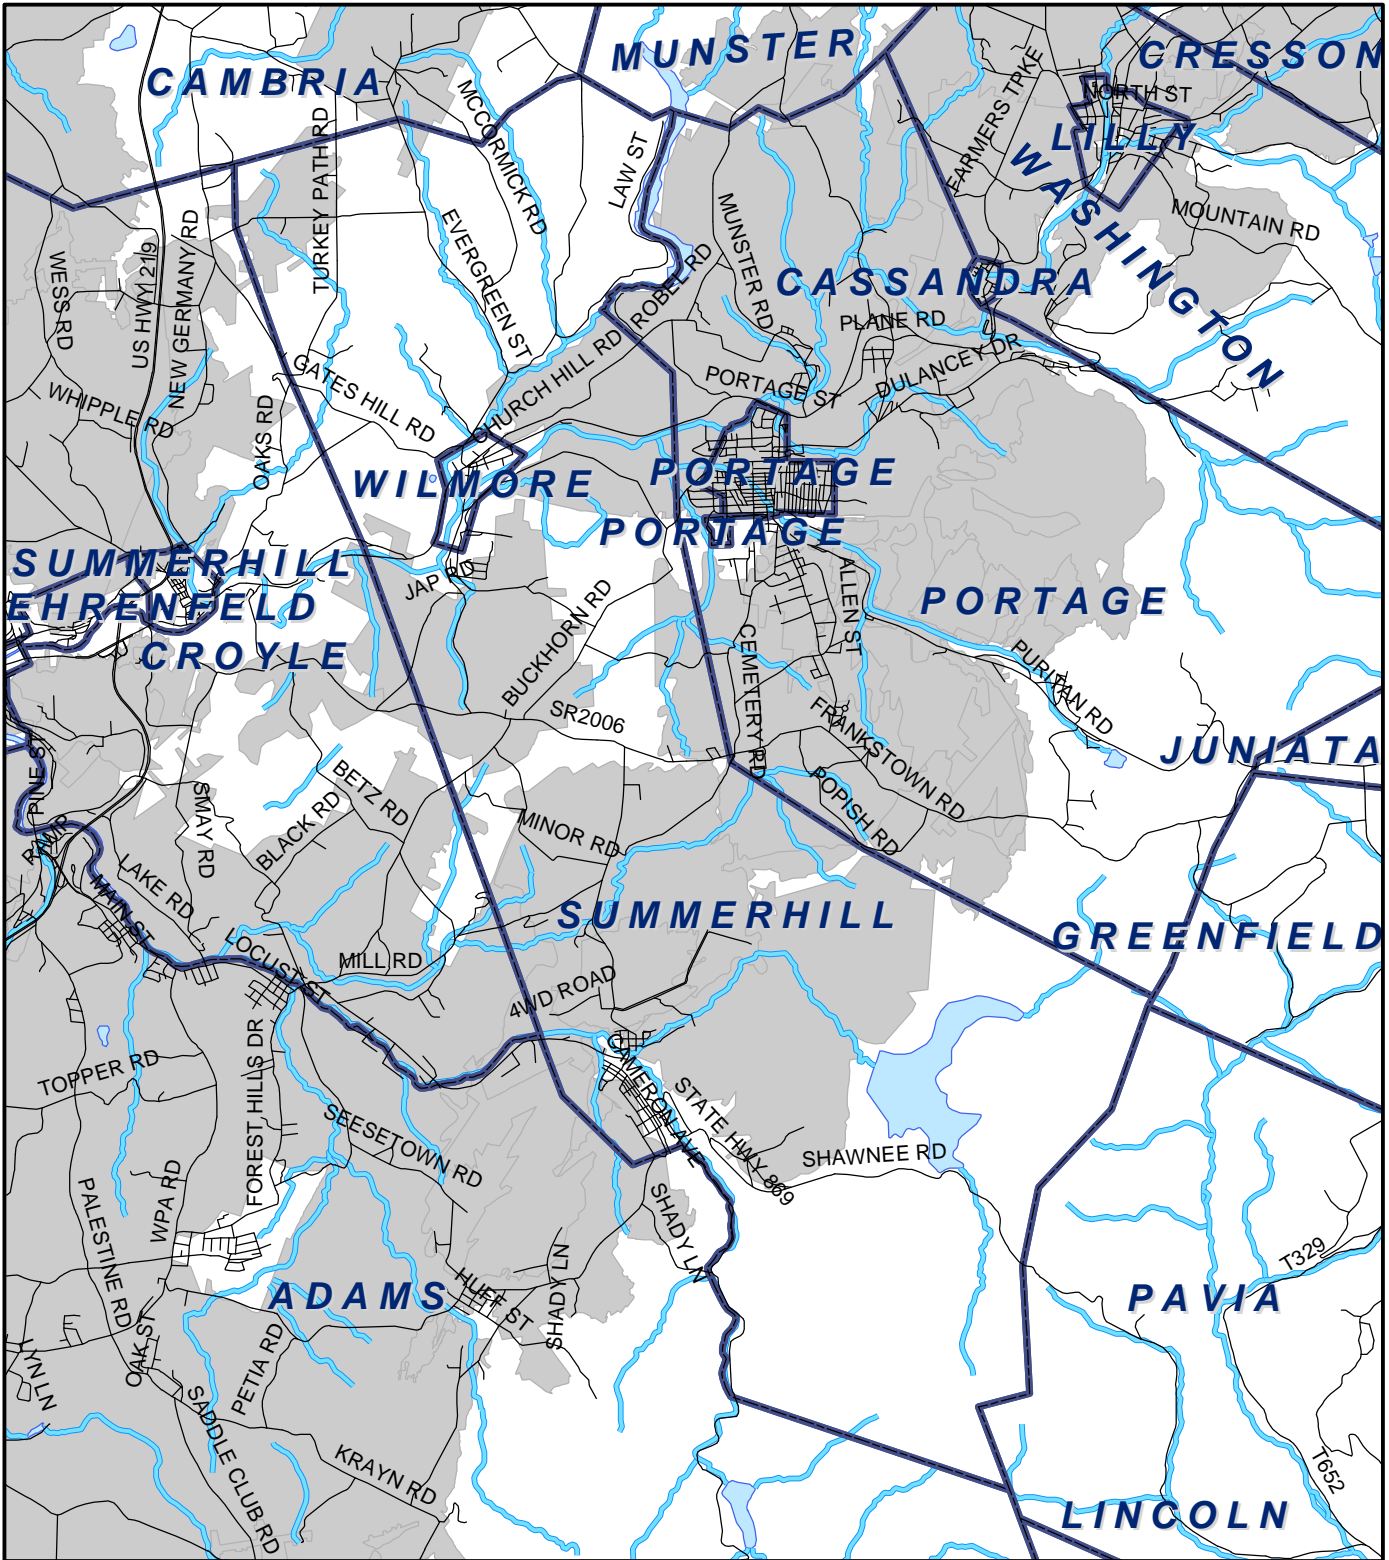

Summerhill Twp, Cambria County

Legend

- Municipality Boundary
- Undermined Area

This map was prepared using information considered to be the best historical data available.

The Department cannot verify the accuracy or completeness of this information.