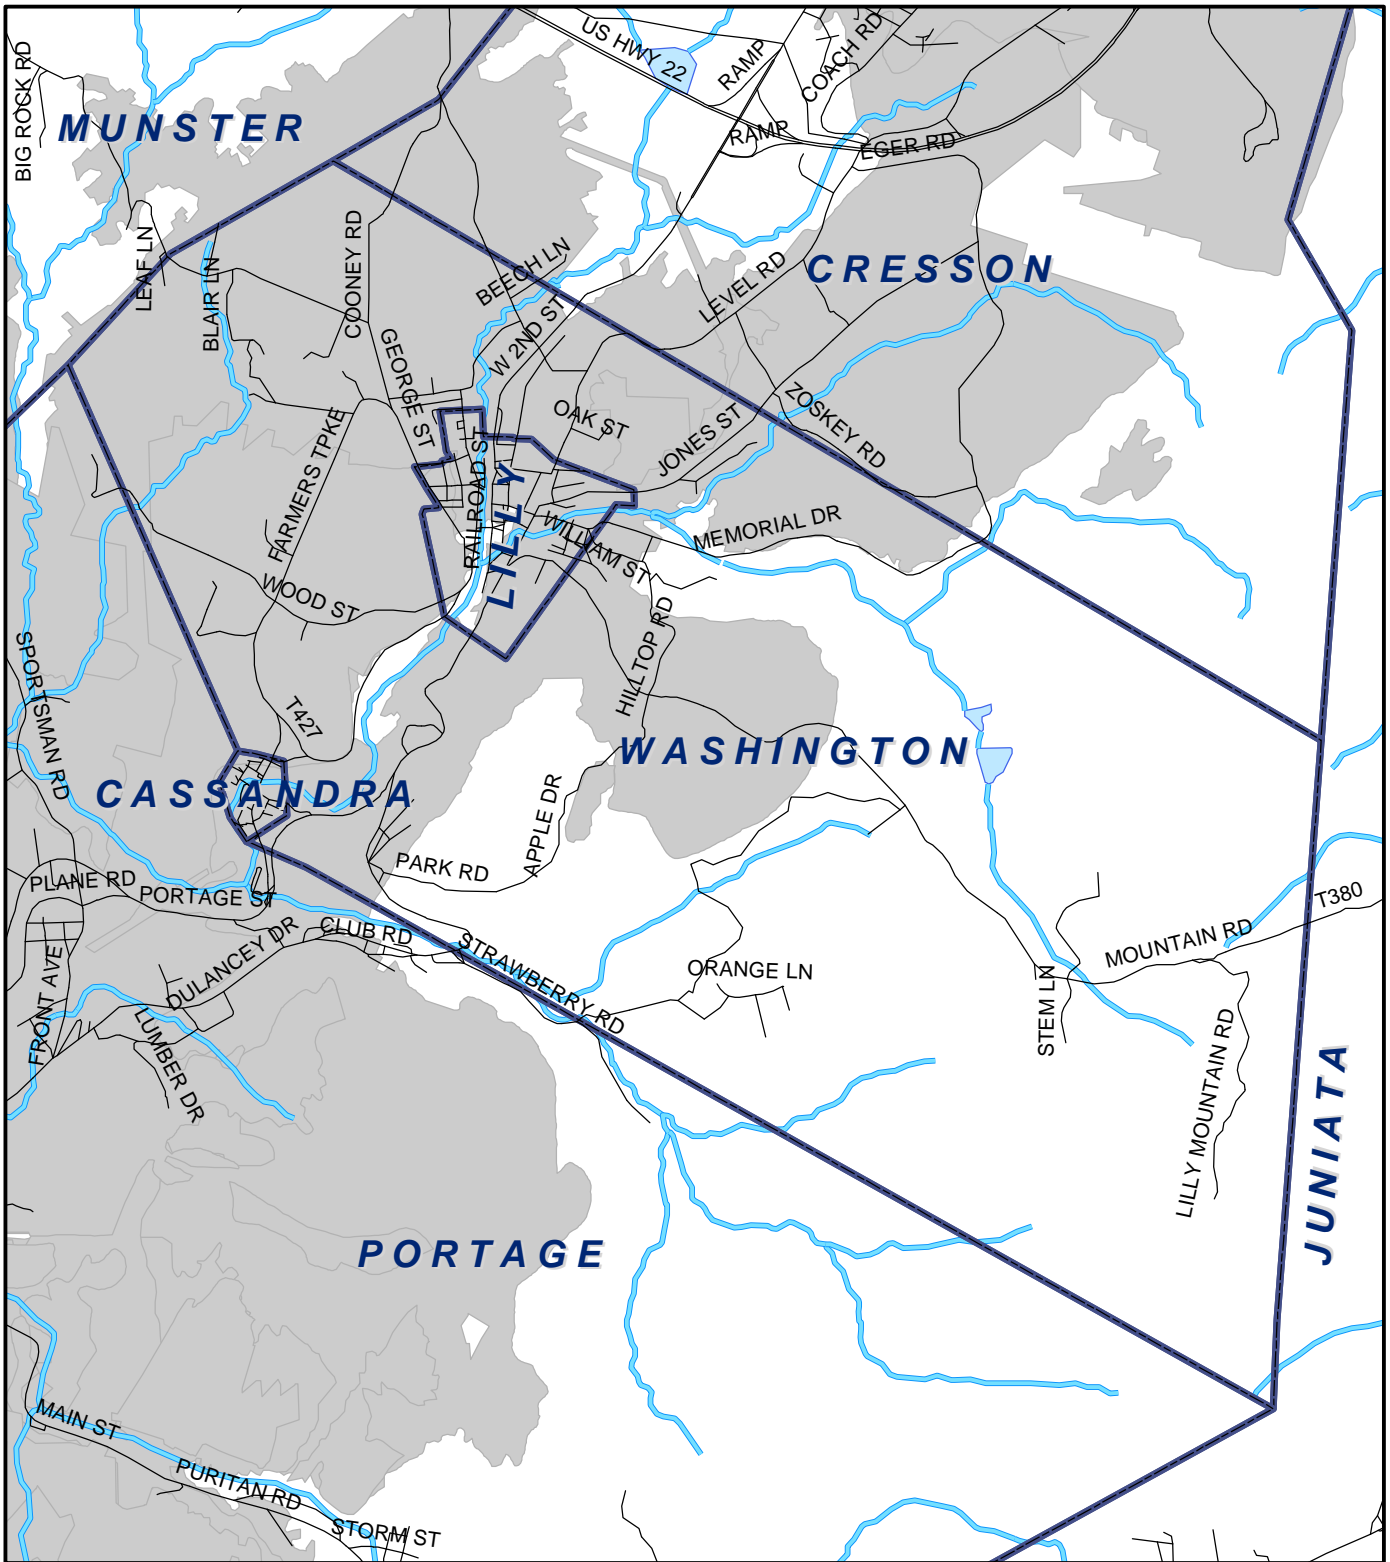

Washington Twp, Cambria County

Legend

-  Municipality Boundary
-  Undermined Area

This map was prepared using information considered to be the best historical data available.

The Department cannot verify the accuracy or completeness of this information.