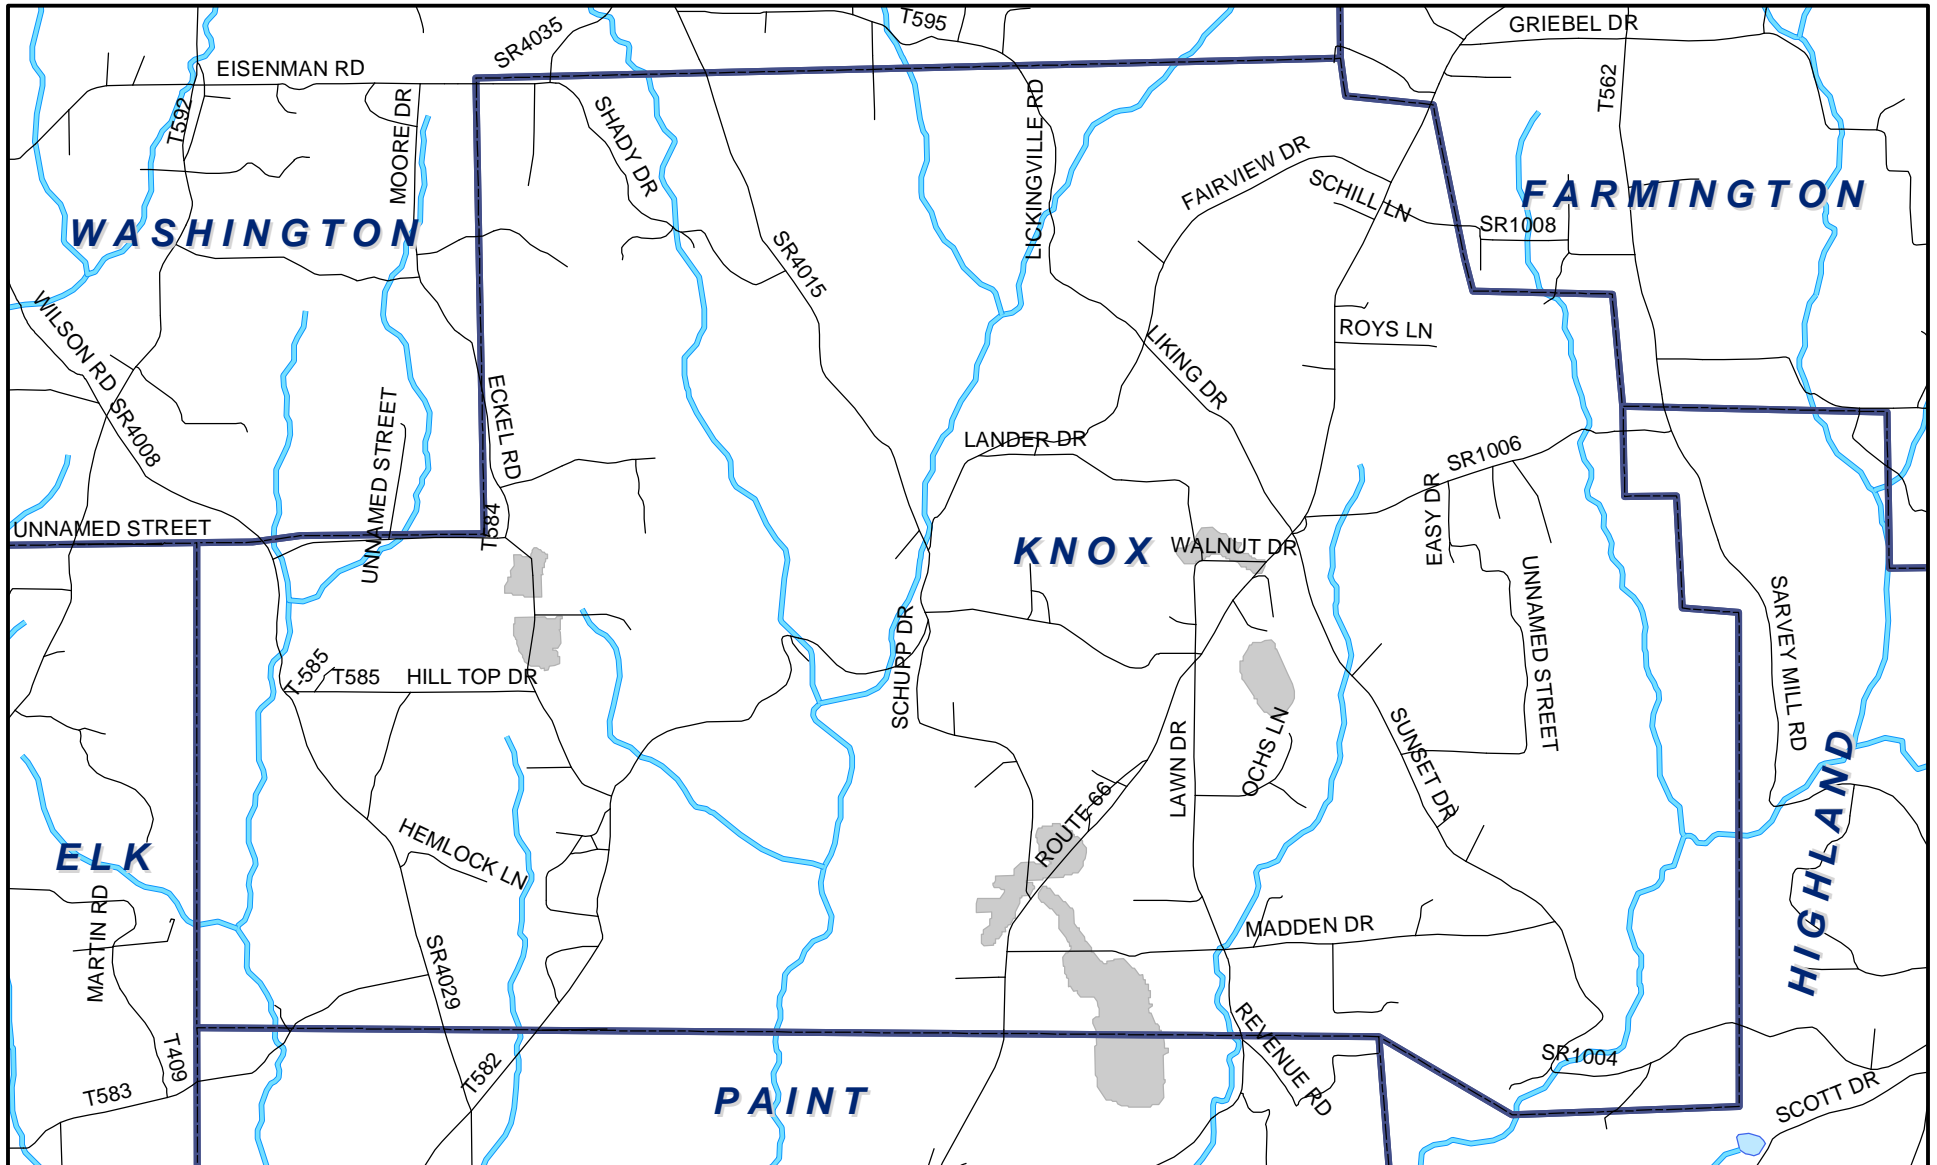

Knox Twp, Clarion County

Legend

-  Municipality Boundary
-  Undermined Area

This map was prepared using information considered to be the best historical data available.

The Department cannot verify the accuracy or completeness of this information.