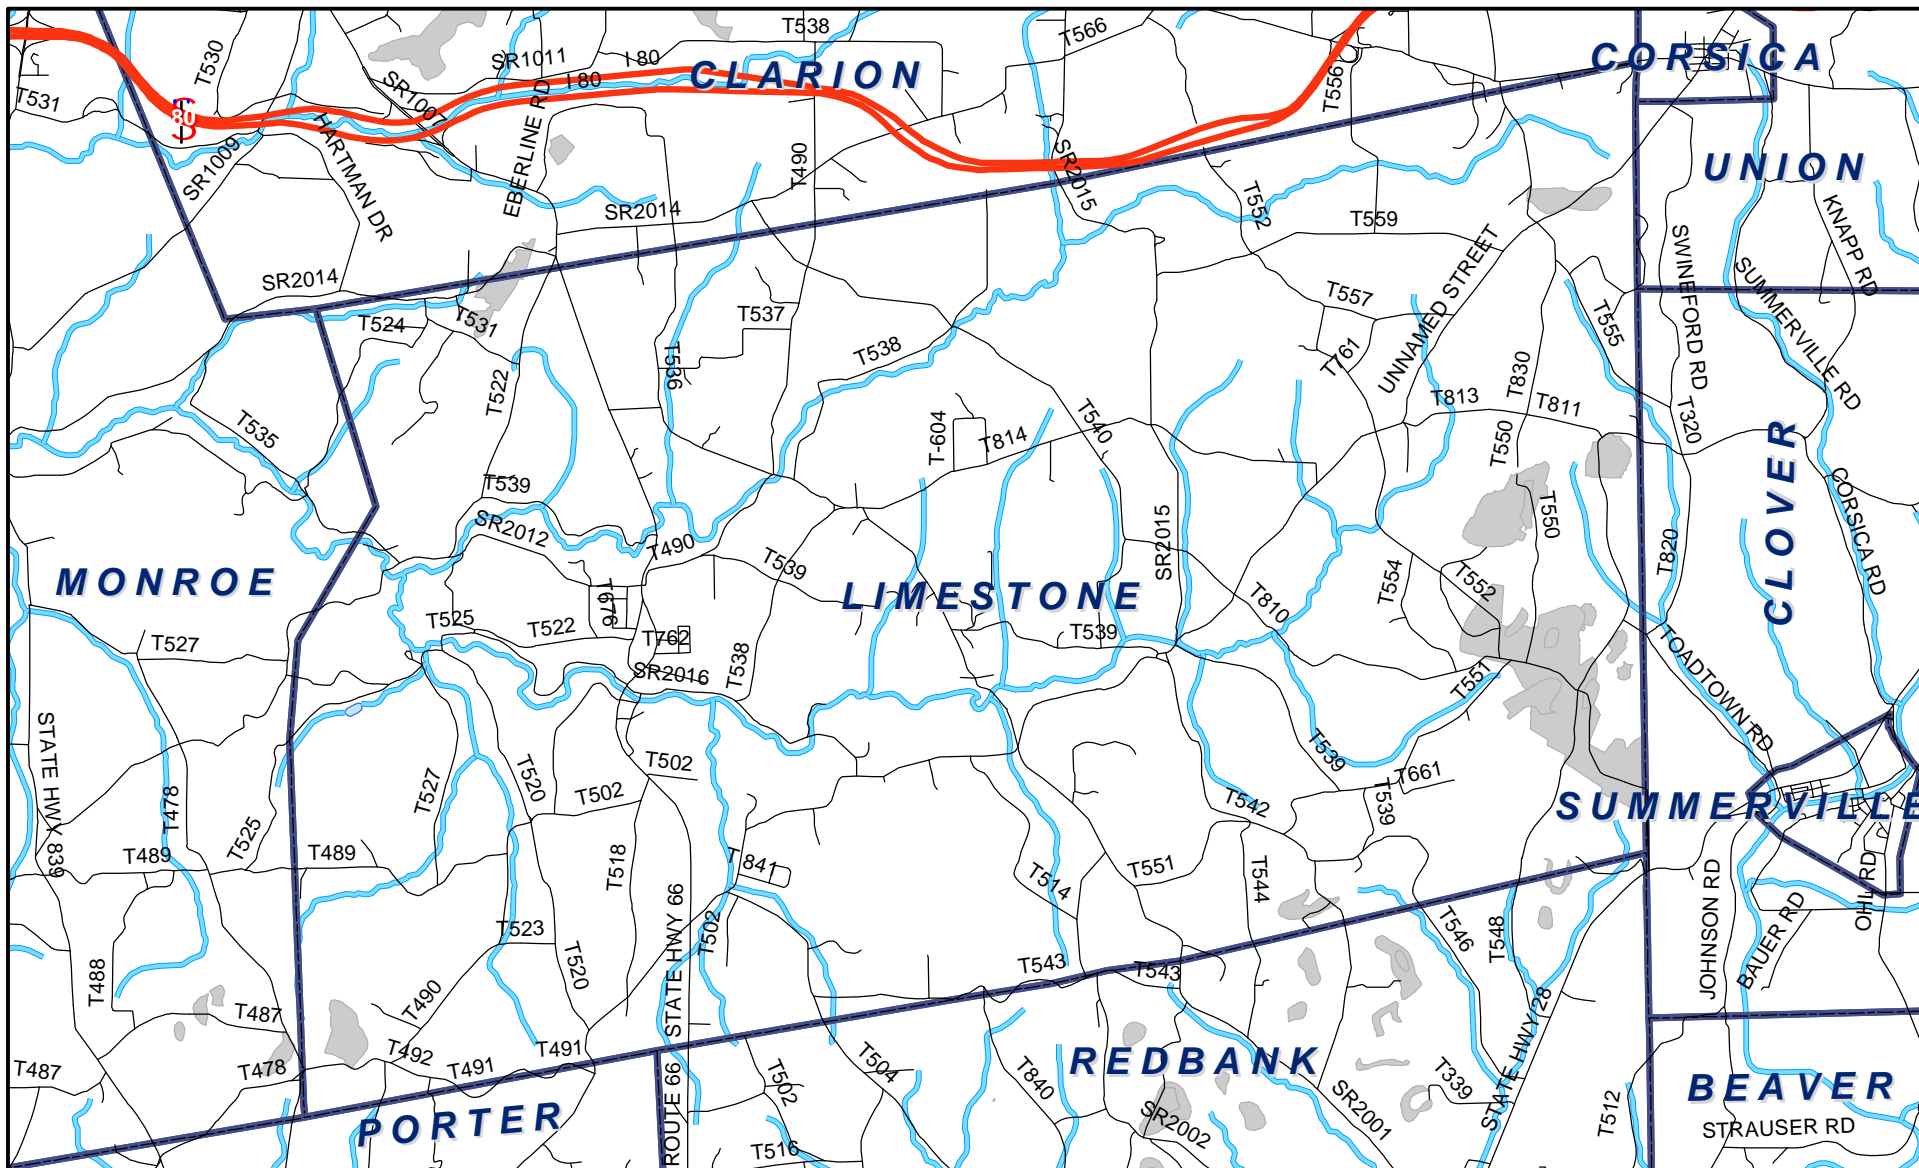

# Limestone Twp, Clarion County

**Legend**

- Municipality Boundary
- Undermined Area

This map was prepared using information considered to be the best historical data available.

The Department cannot verify the accuracy or completeness of this information.