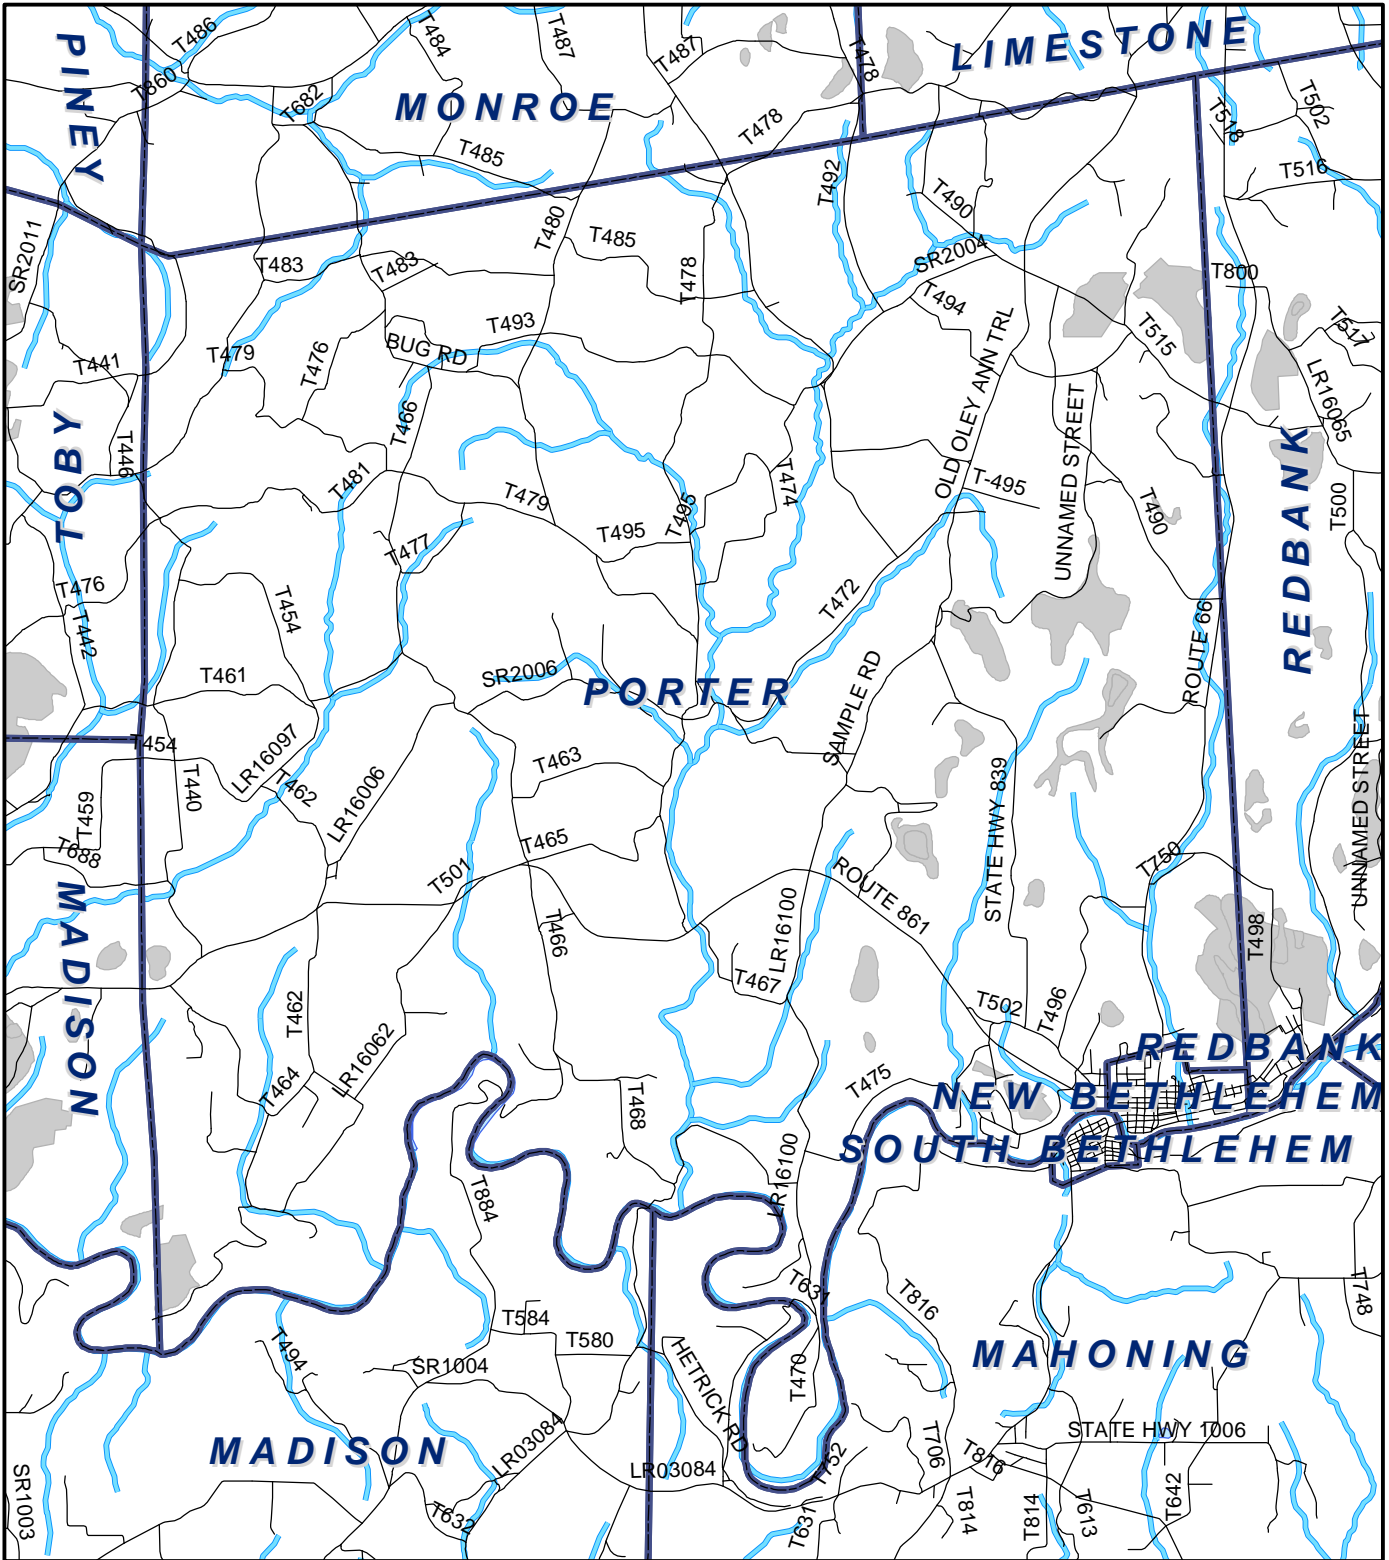

# Porter Twp, Clarion County

## Legend

-  Municipality Boundary
-  Undermined Area

This map was prepared using information considered to be the best historical data available.

The Department cannot verify the accuracy or completeness of this information.