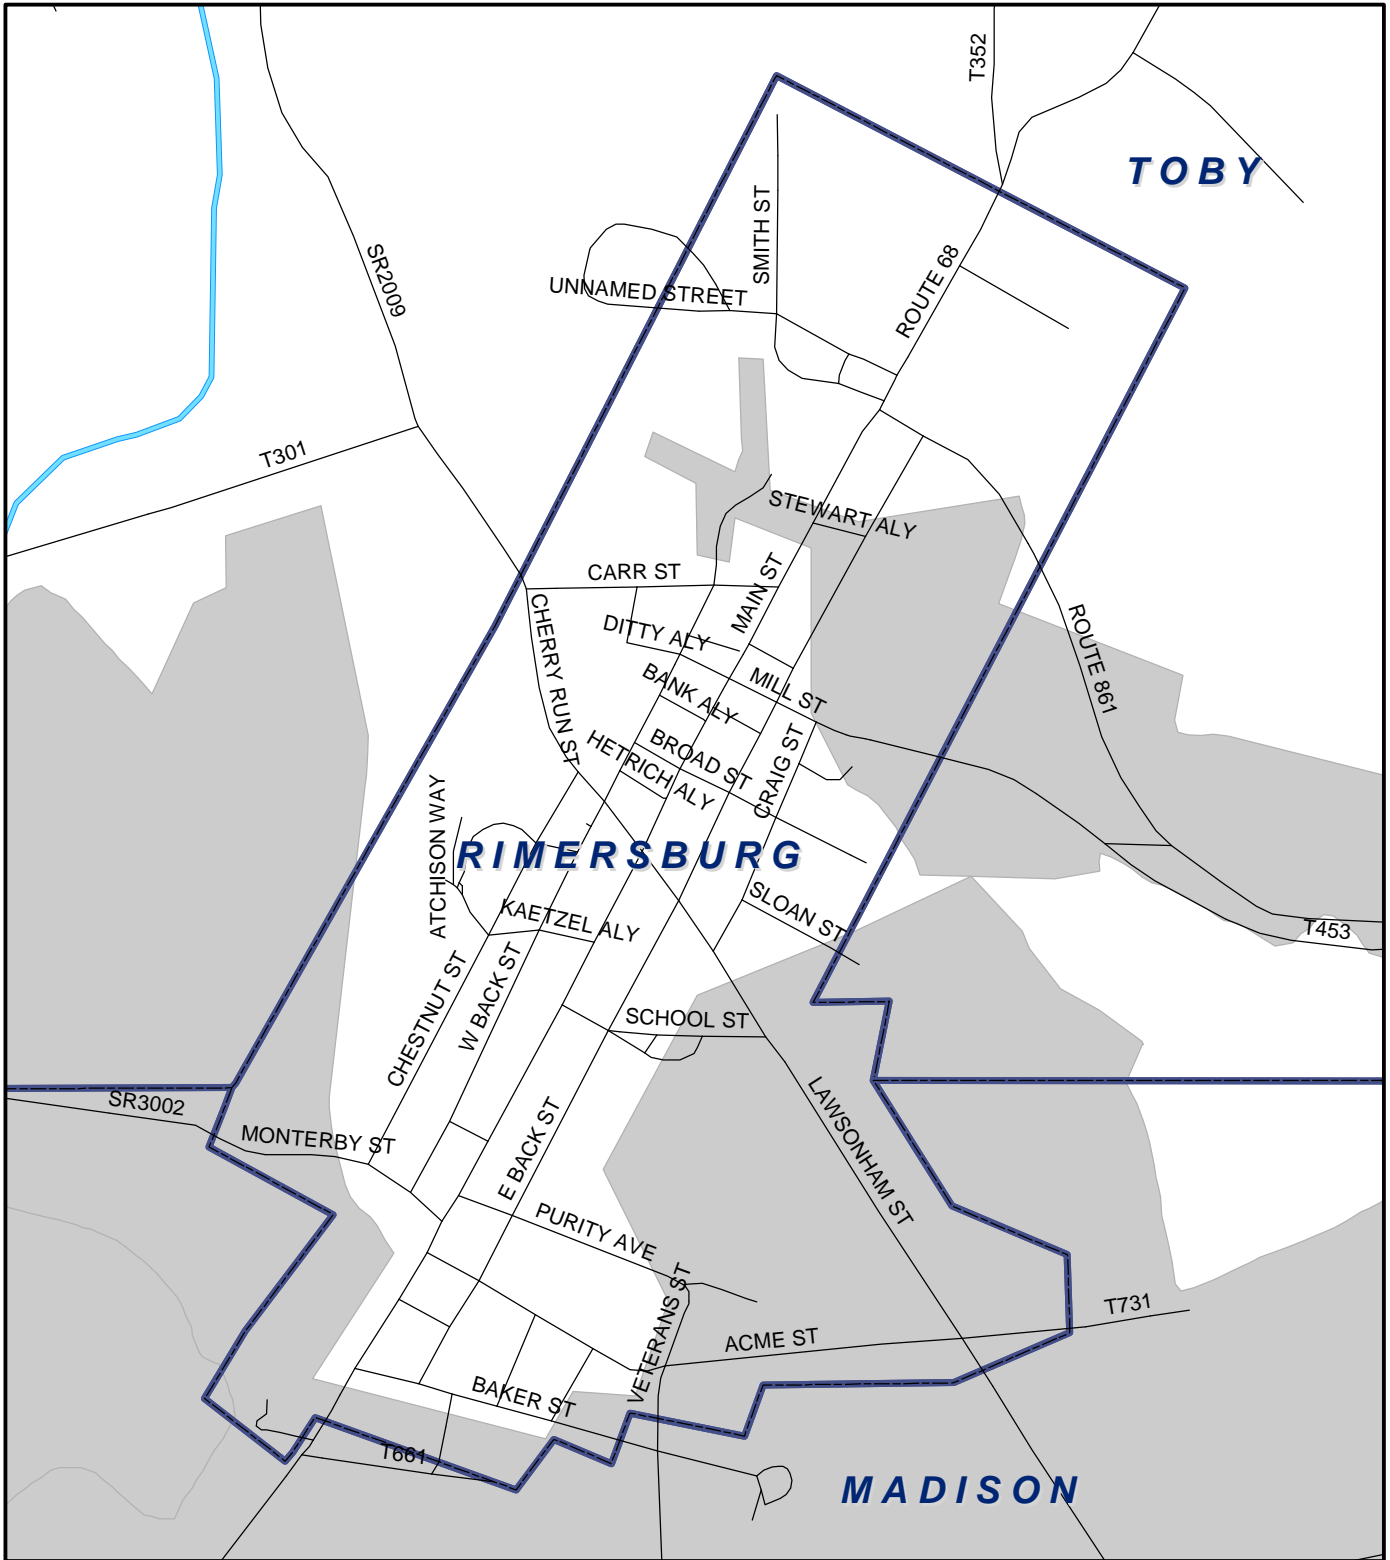

Rimersburg Boro, Clarion County

Legend

-  Municipality Boundary
-  Undermined Area

This map was prepared using information considered to be the best historical data available.

The Department cannot verify the accuracy or completeness of this information.