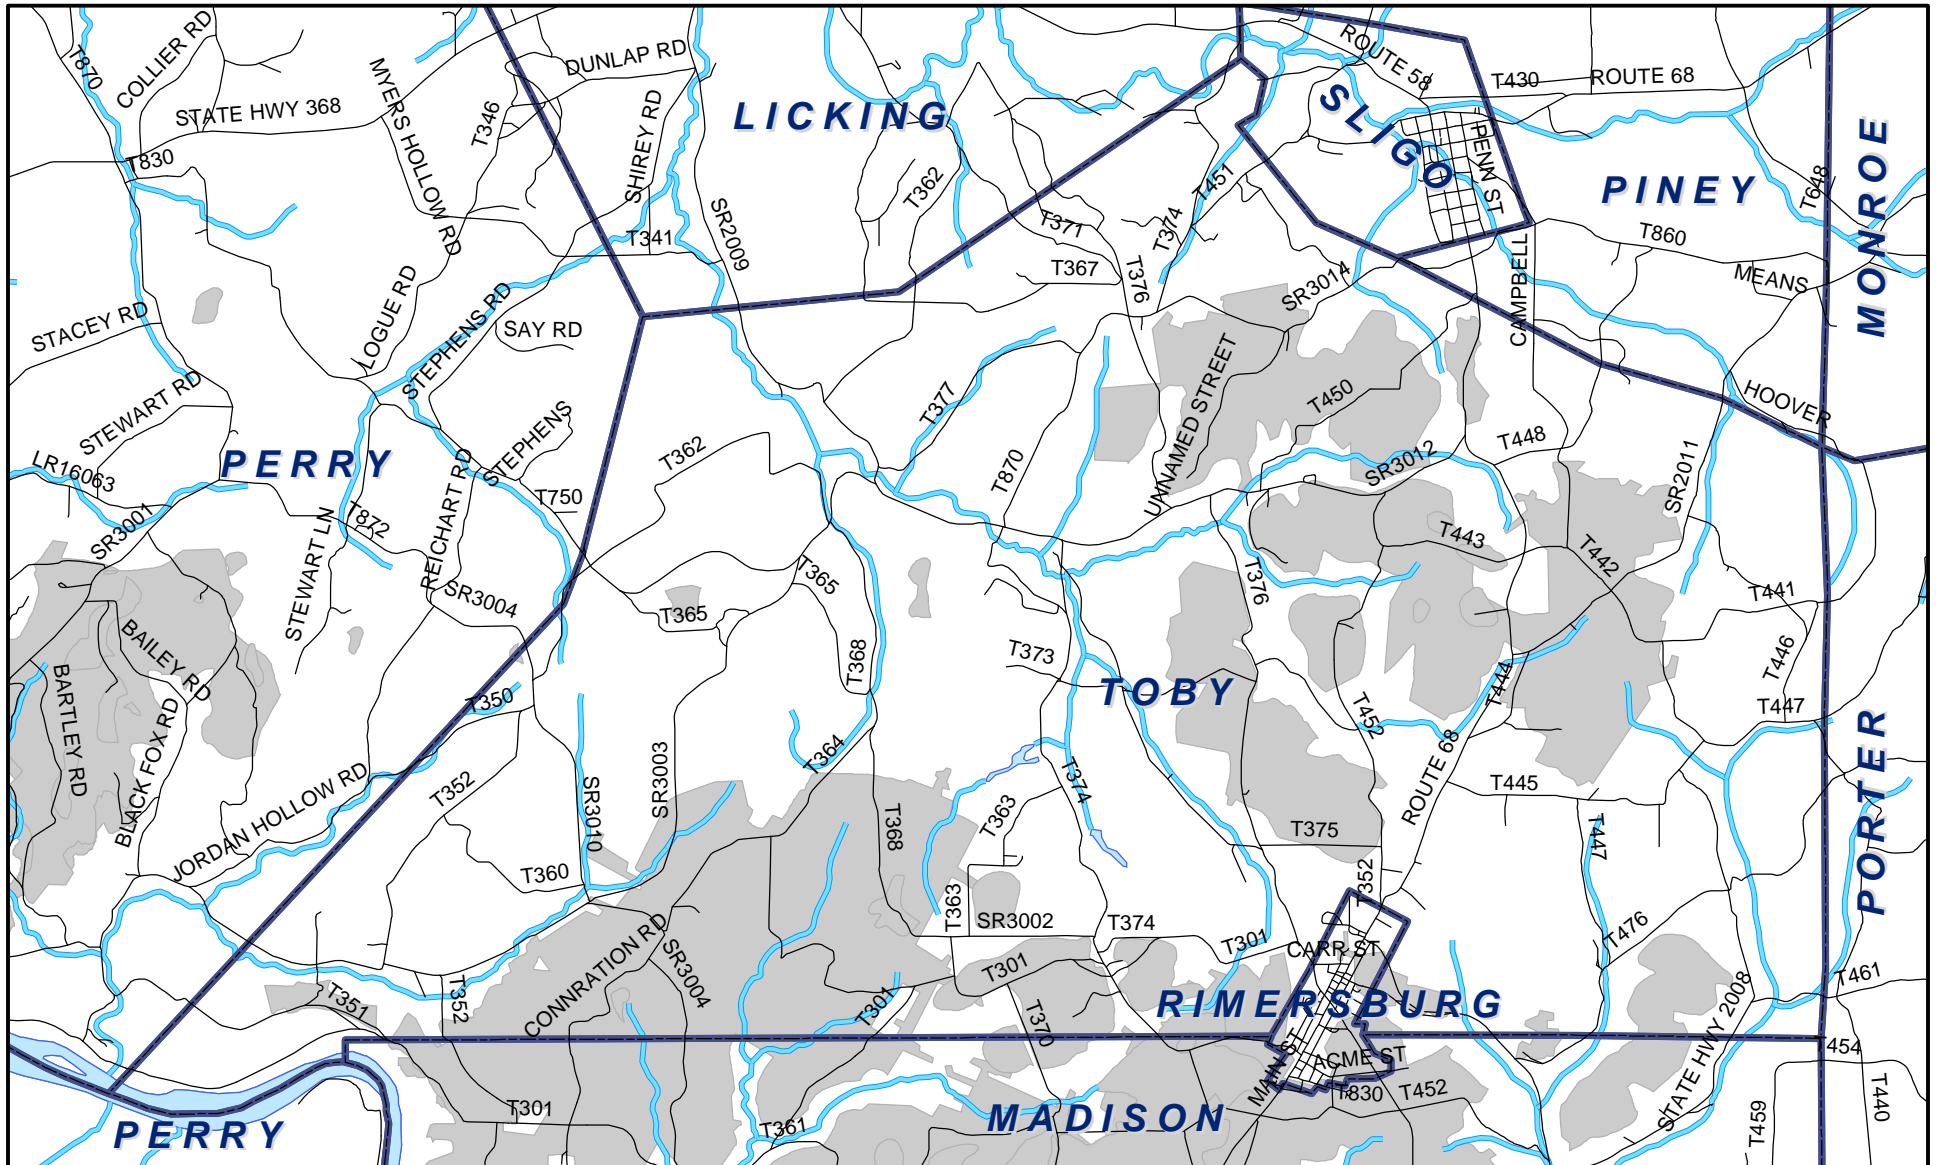

Toby Twp, Clarion County

Legend

- Municipality Boundary
- Undermined Area

This map was prepared using information considered to be the best historical data available.

The Department cannot verify the accuracy or completeness of this information.