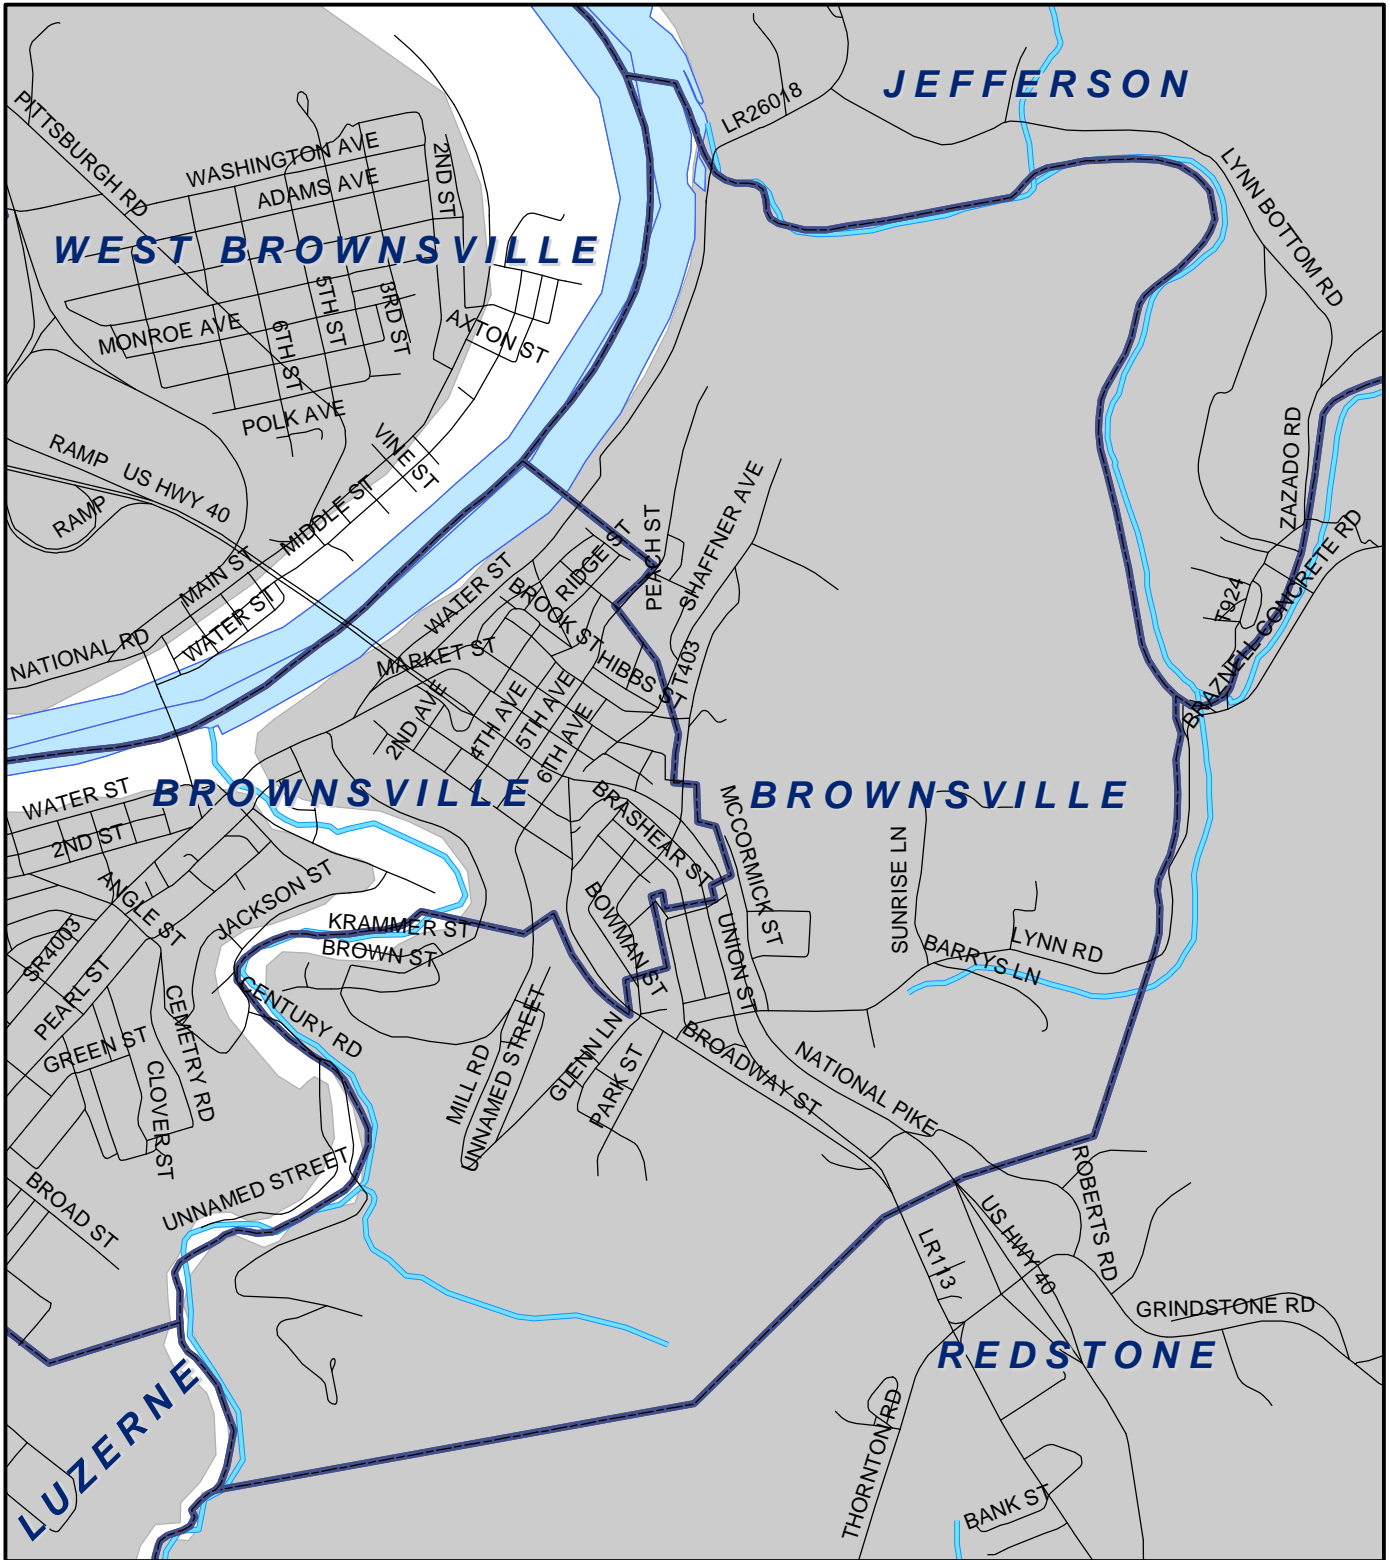

Brownsville Twp, Fayette County

Legend

- Municipality Boundary
- Undermined Area

This map was prepared using information considered to be the best historical data available.

The Department cannot verify the accuracy or completeness of this information.