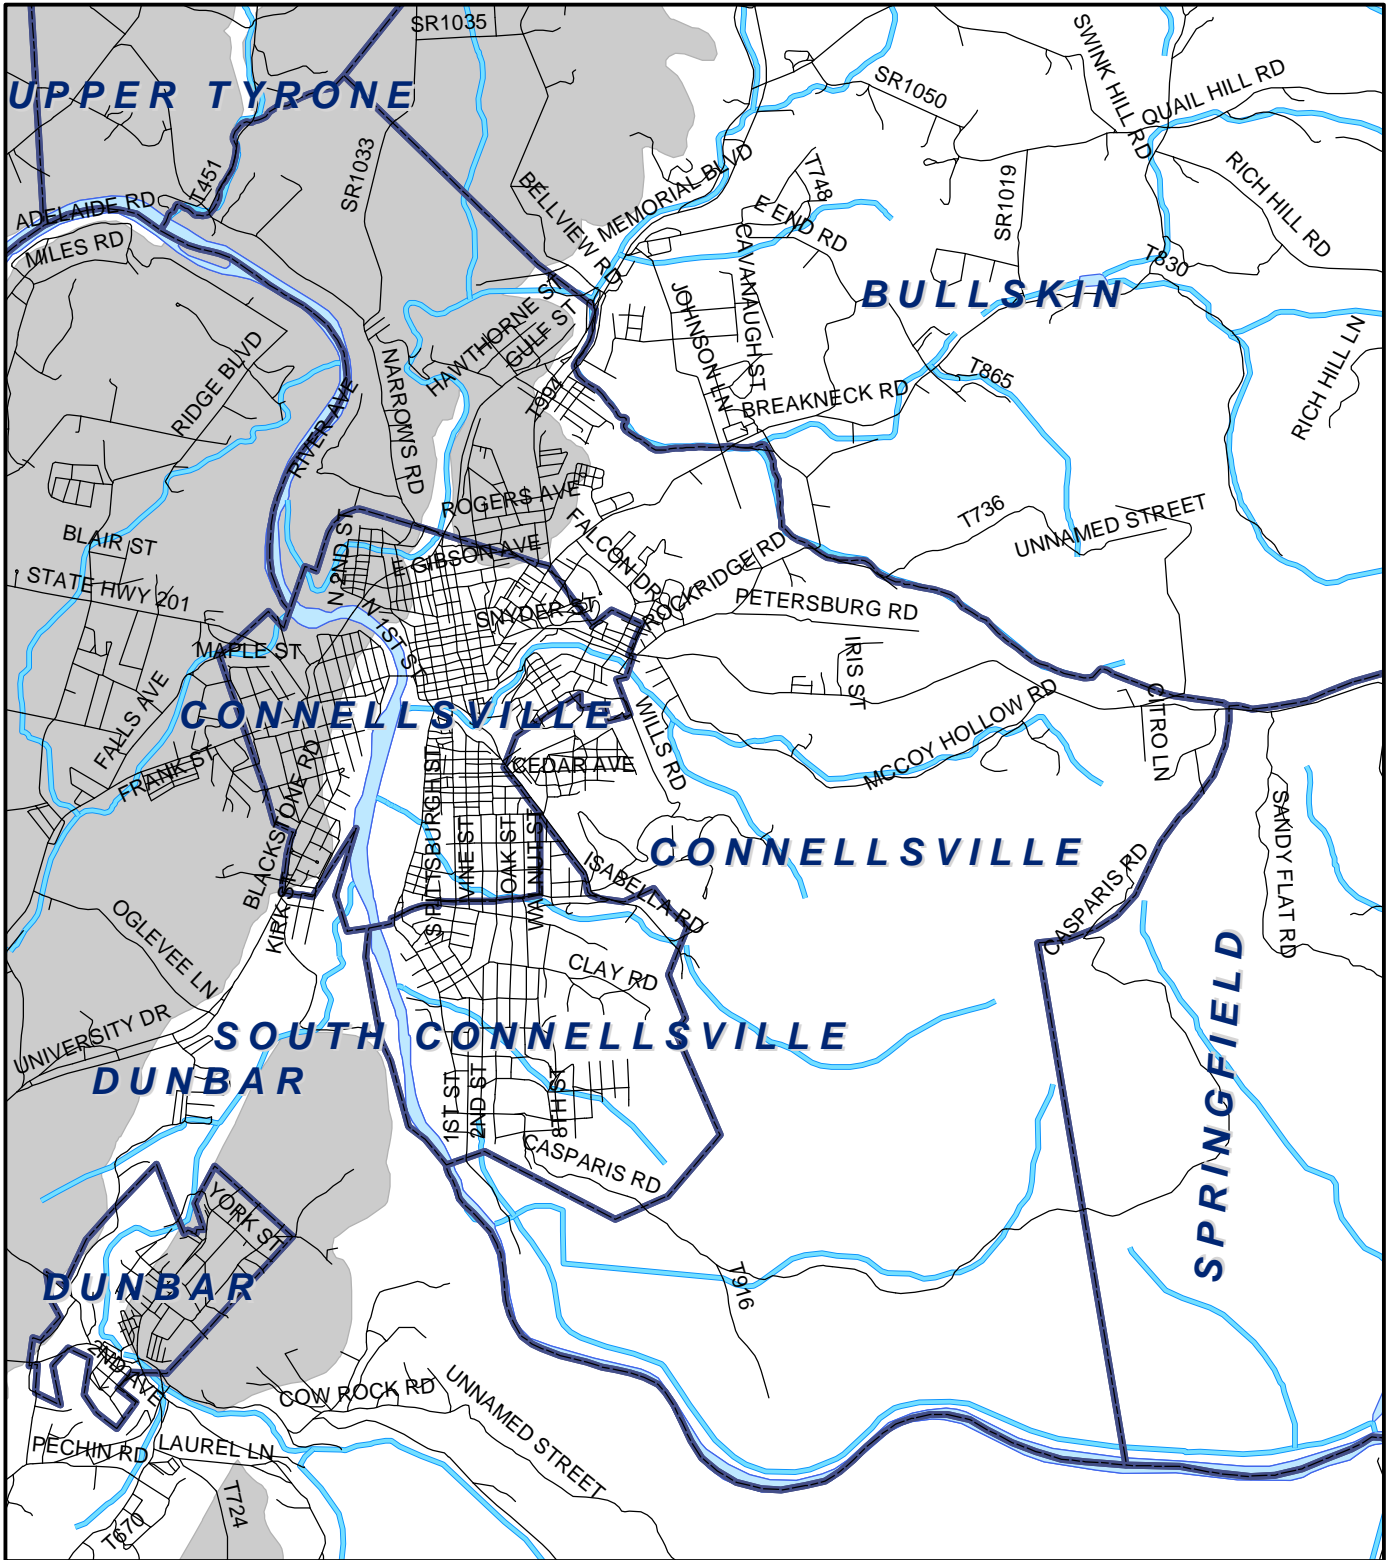

Connellsville Twp, Fayette County

Legend

- Municipality Boundary
- Undermined Area

This map was prepared using information considered to be the best historical data available.

The Department cannot verify the accuracy or completeness of this information.