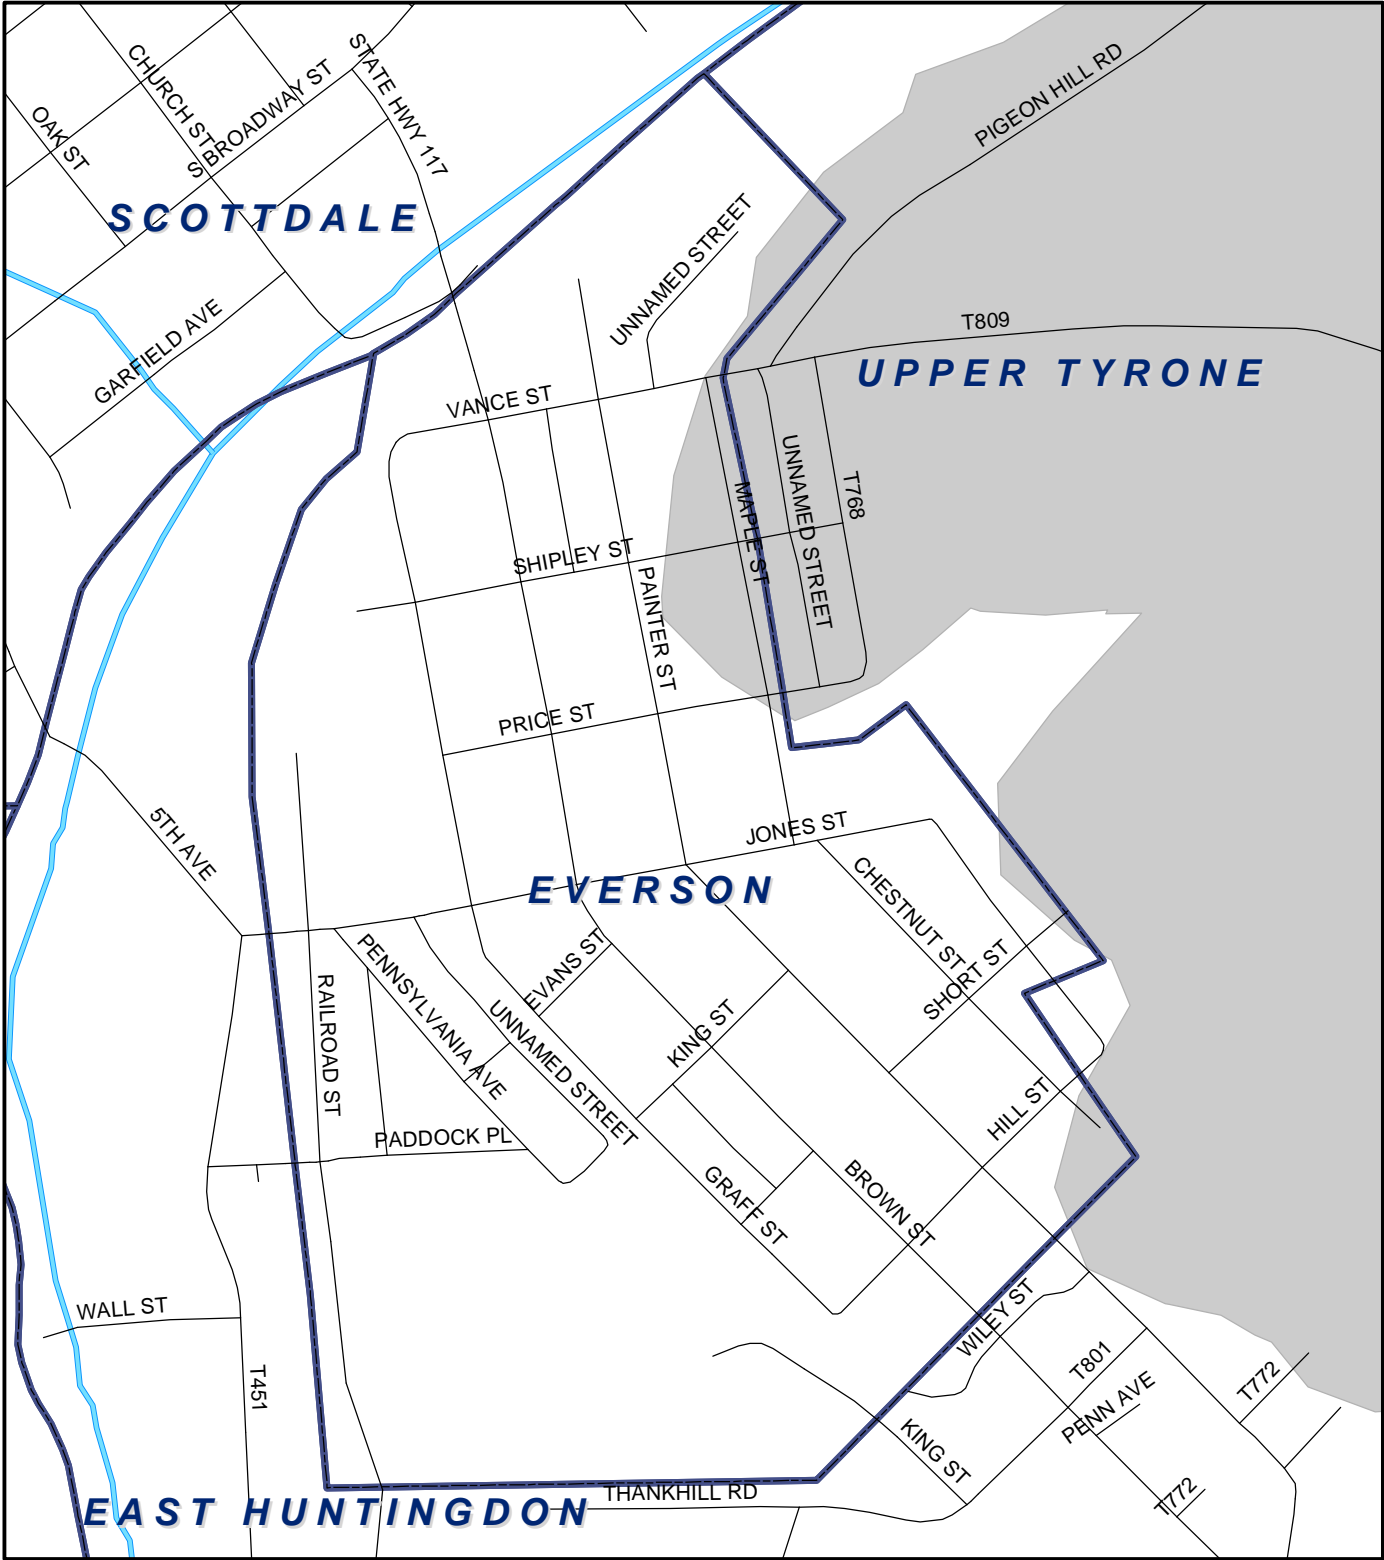

Everson Boro, Fayette County

Legend

- Municipality Boundary
- Undermined Area

This map was prepared using information considered to be the best historical data available.

The Department cannot verify the accuracy or completeness of this information.