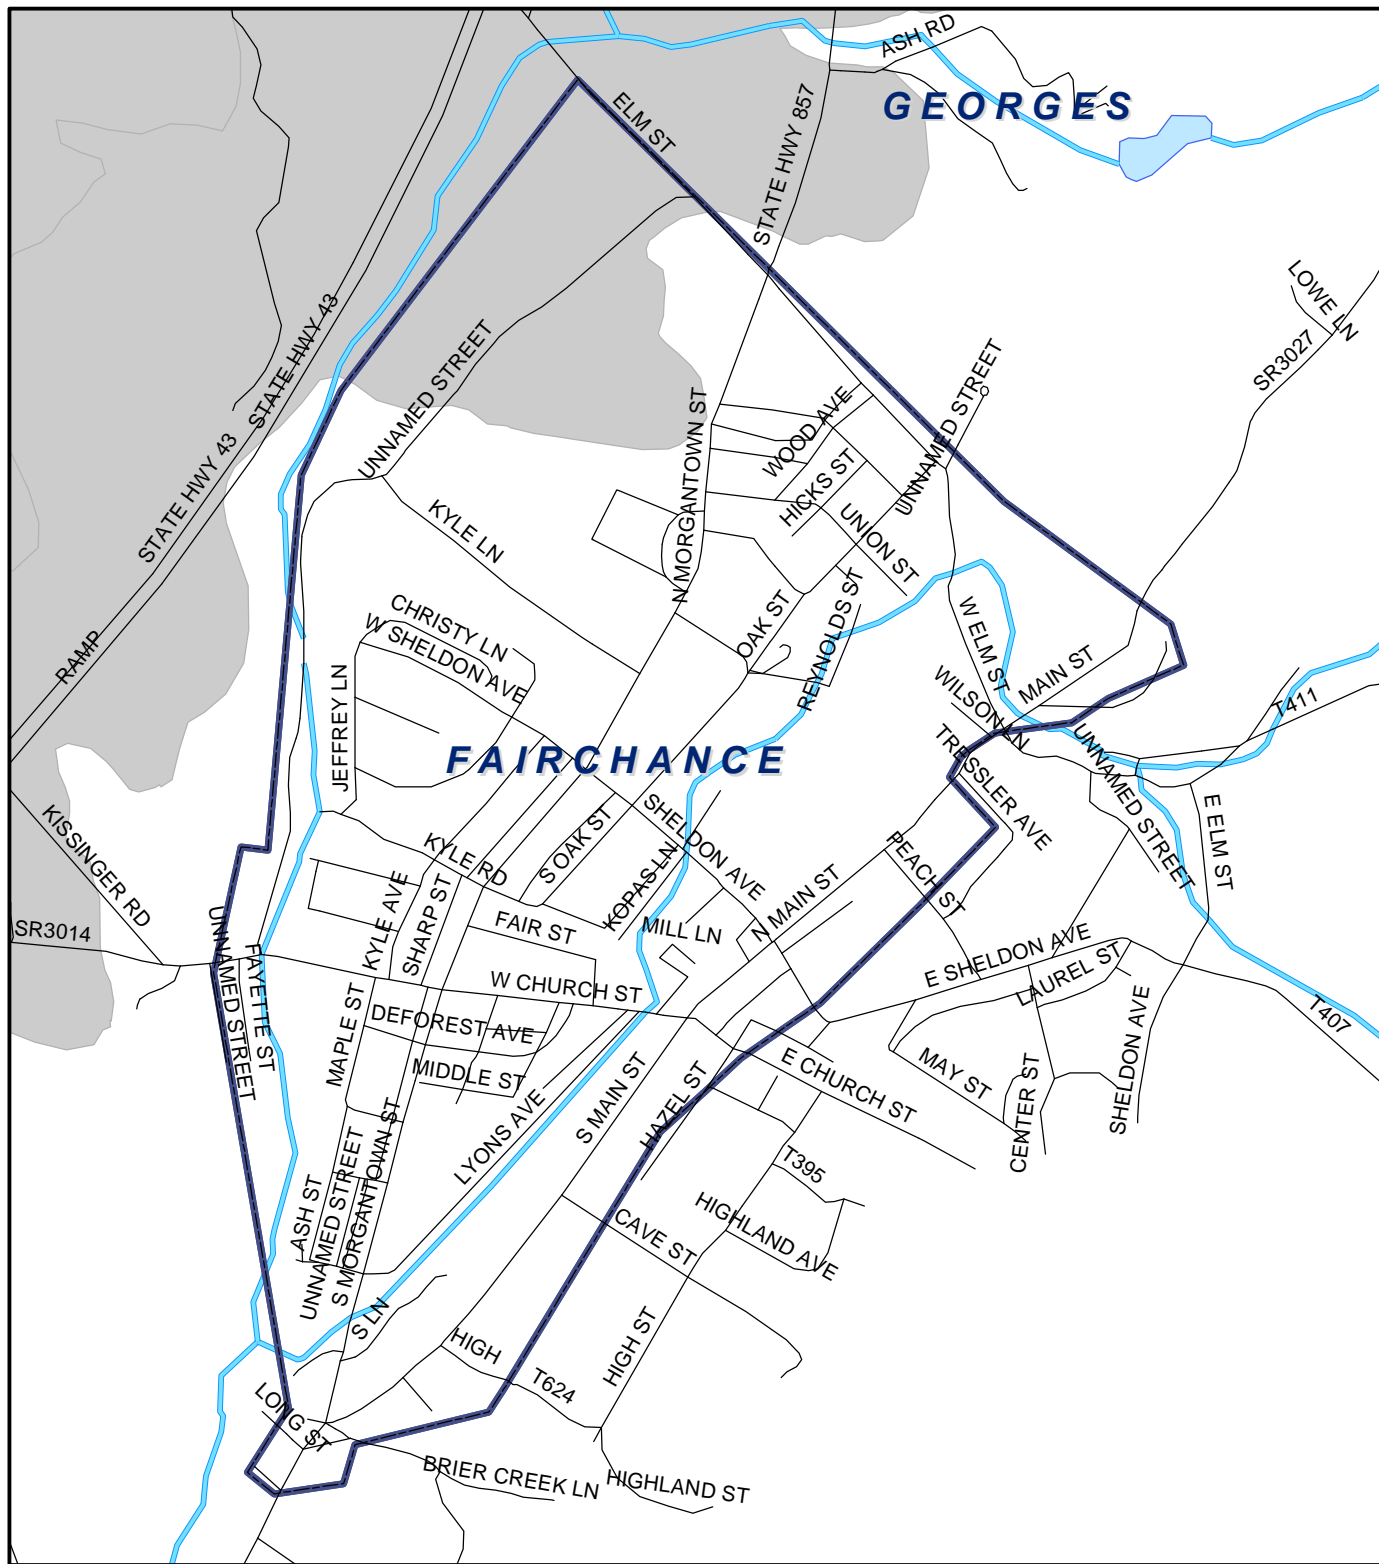

Fairchance Boro, Fayette County

Legend

- Municipality Boundary
- Undermined Area

This map was prepared using information considered to be the best historical data available.

The Department cannot verify the accuracy or completeness of this information.