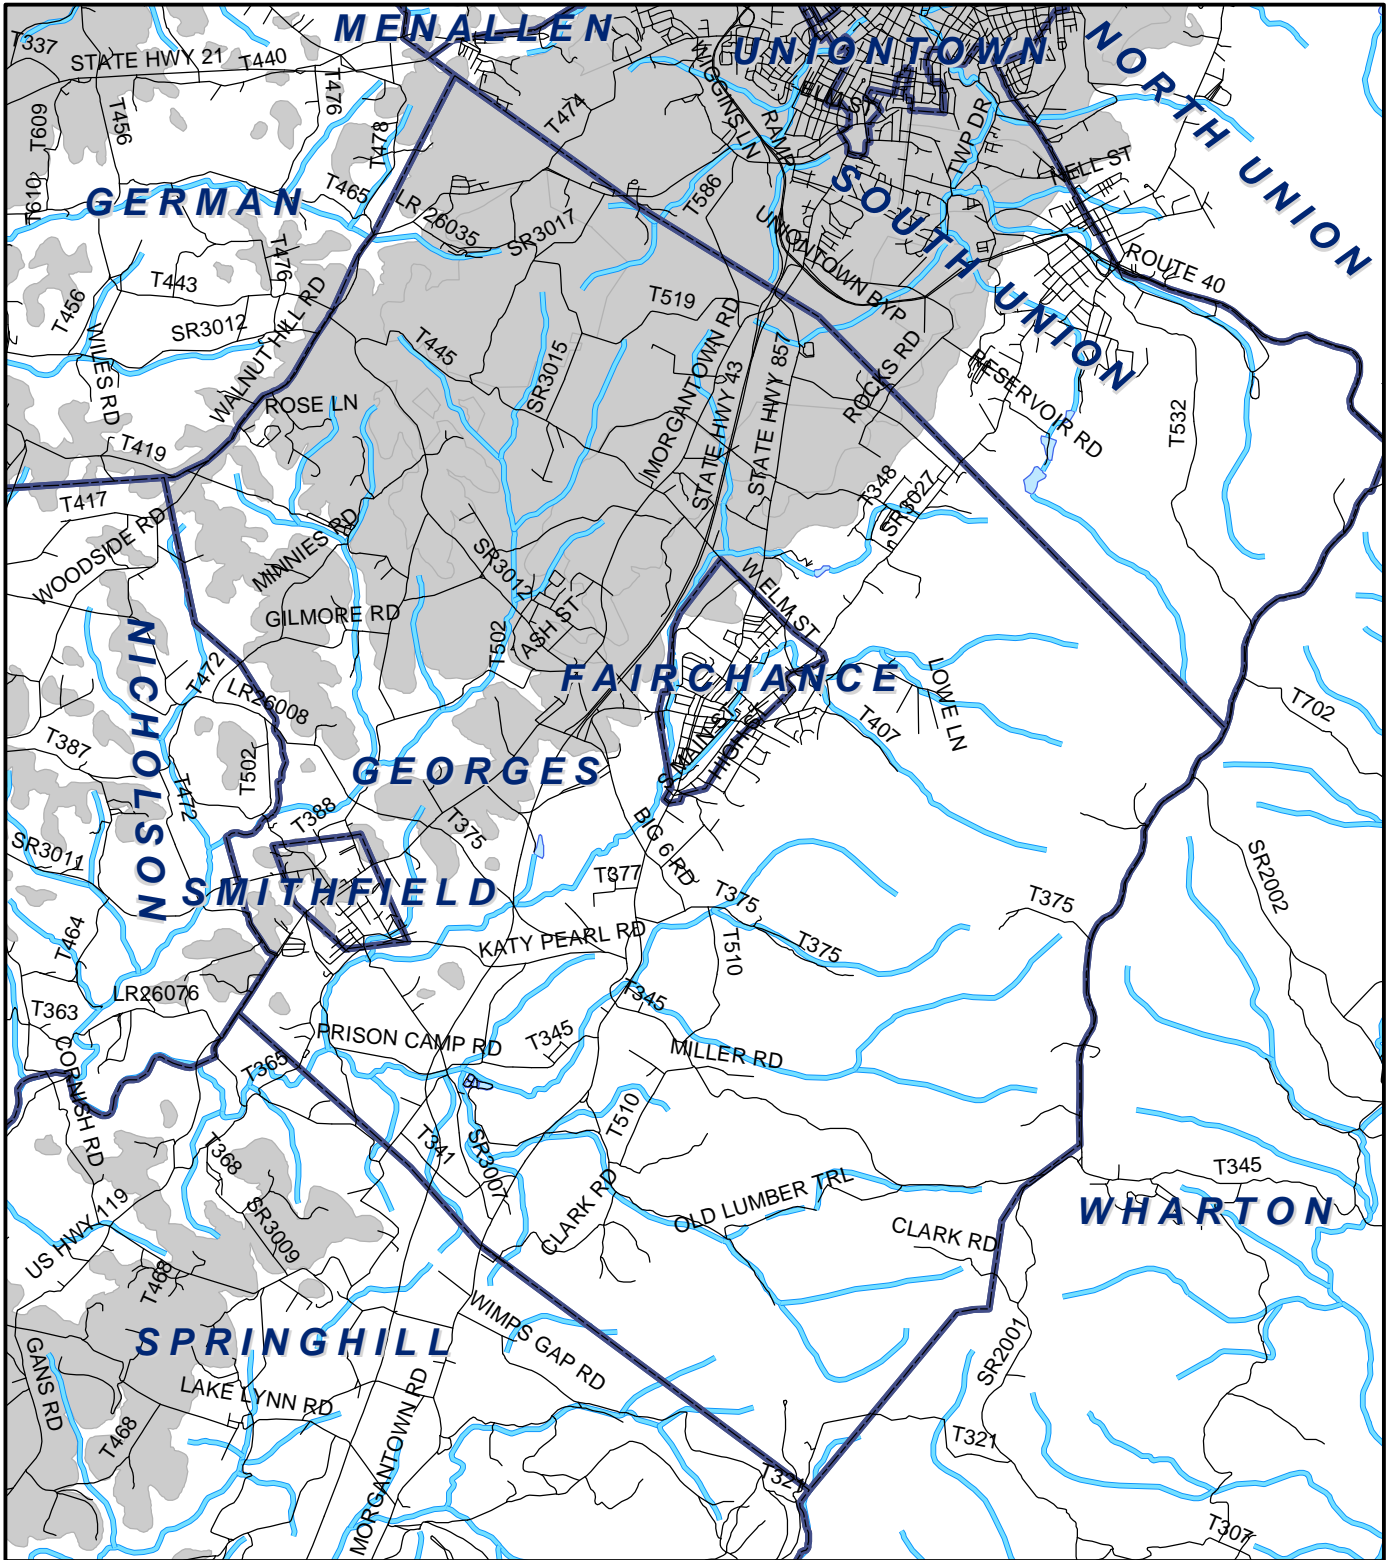

Georges Twp, Fayette County

Legend

- Municipality Boundary
- Undermined Area

This map was prepared using information considered to be the best historical data available.

The Department cannot verify the accuracy or completeness of this information.