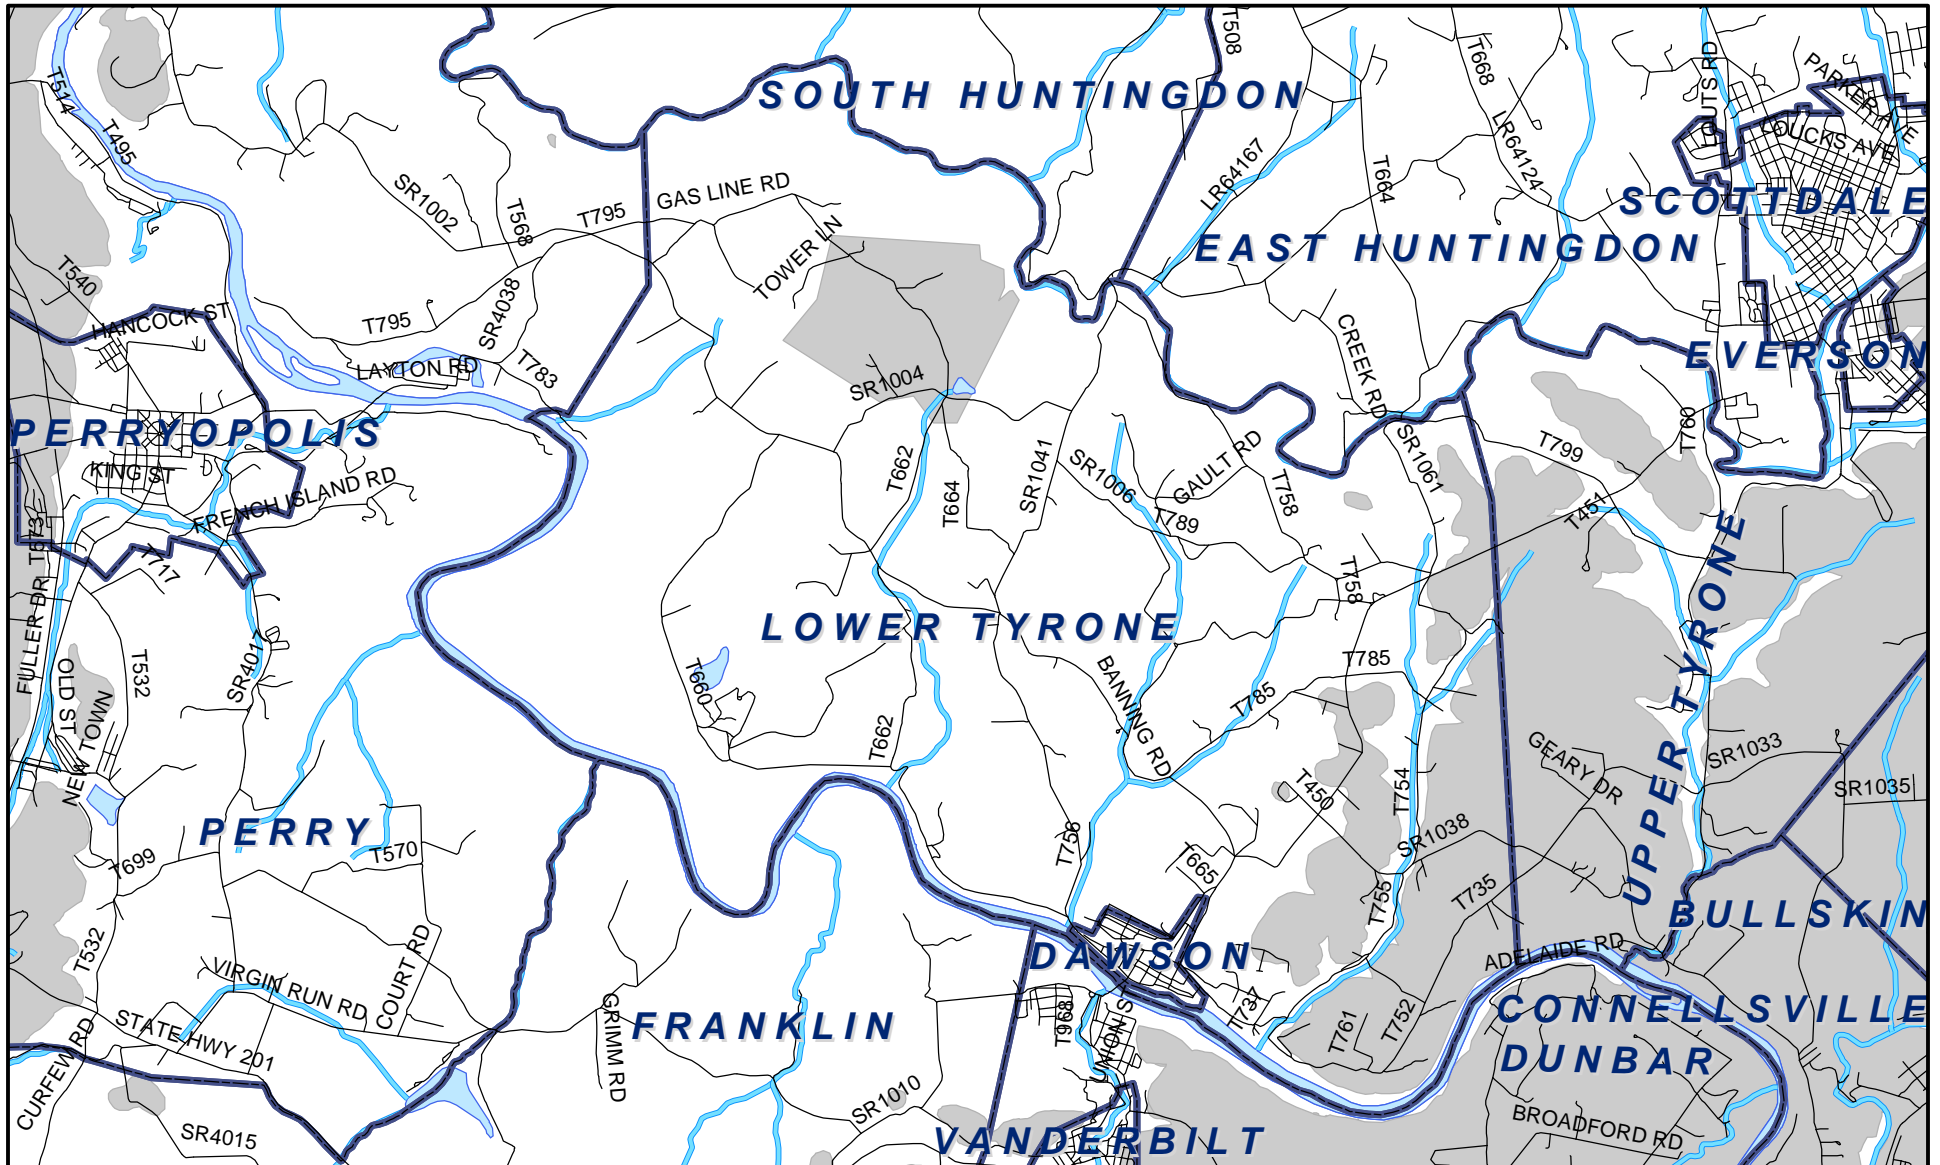

# Lower Tyrone Twp, Fayette County

**Legend**

- Municipality Boundary
- Undermined Area

This map was prepared using information considered to be the best historical data available.

The Department cannot verify the accuracy or completeness of this information.