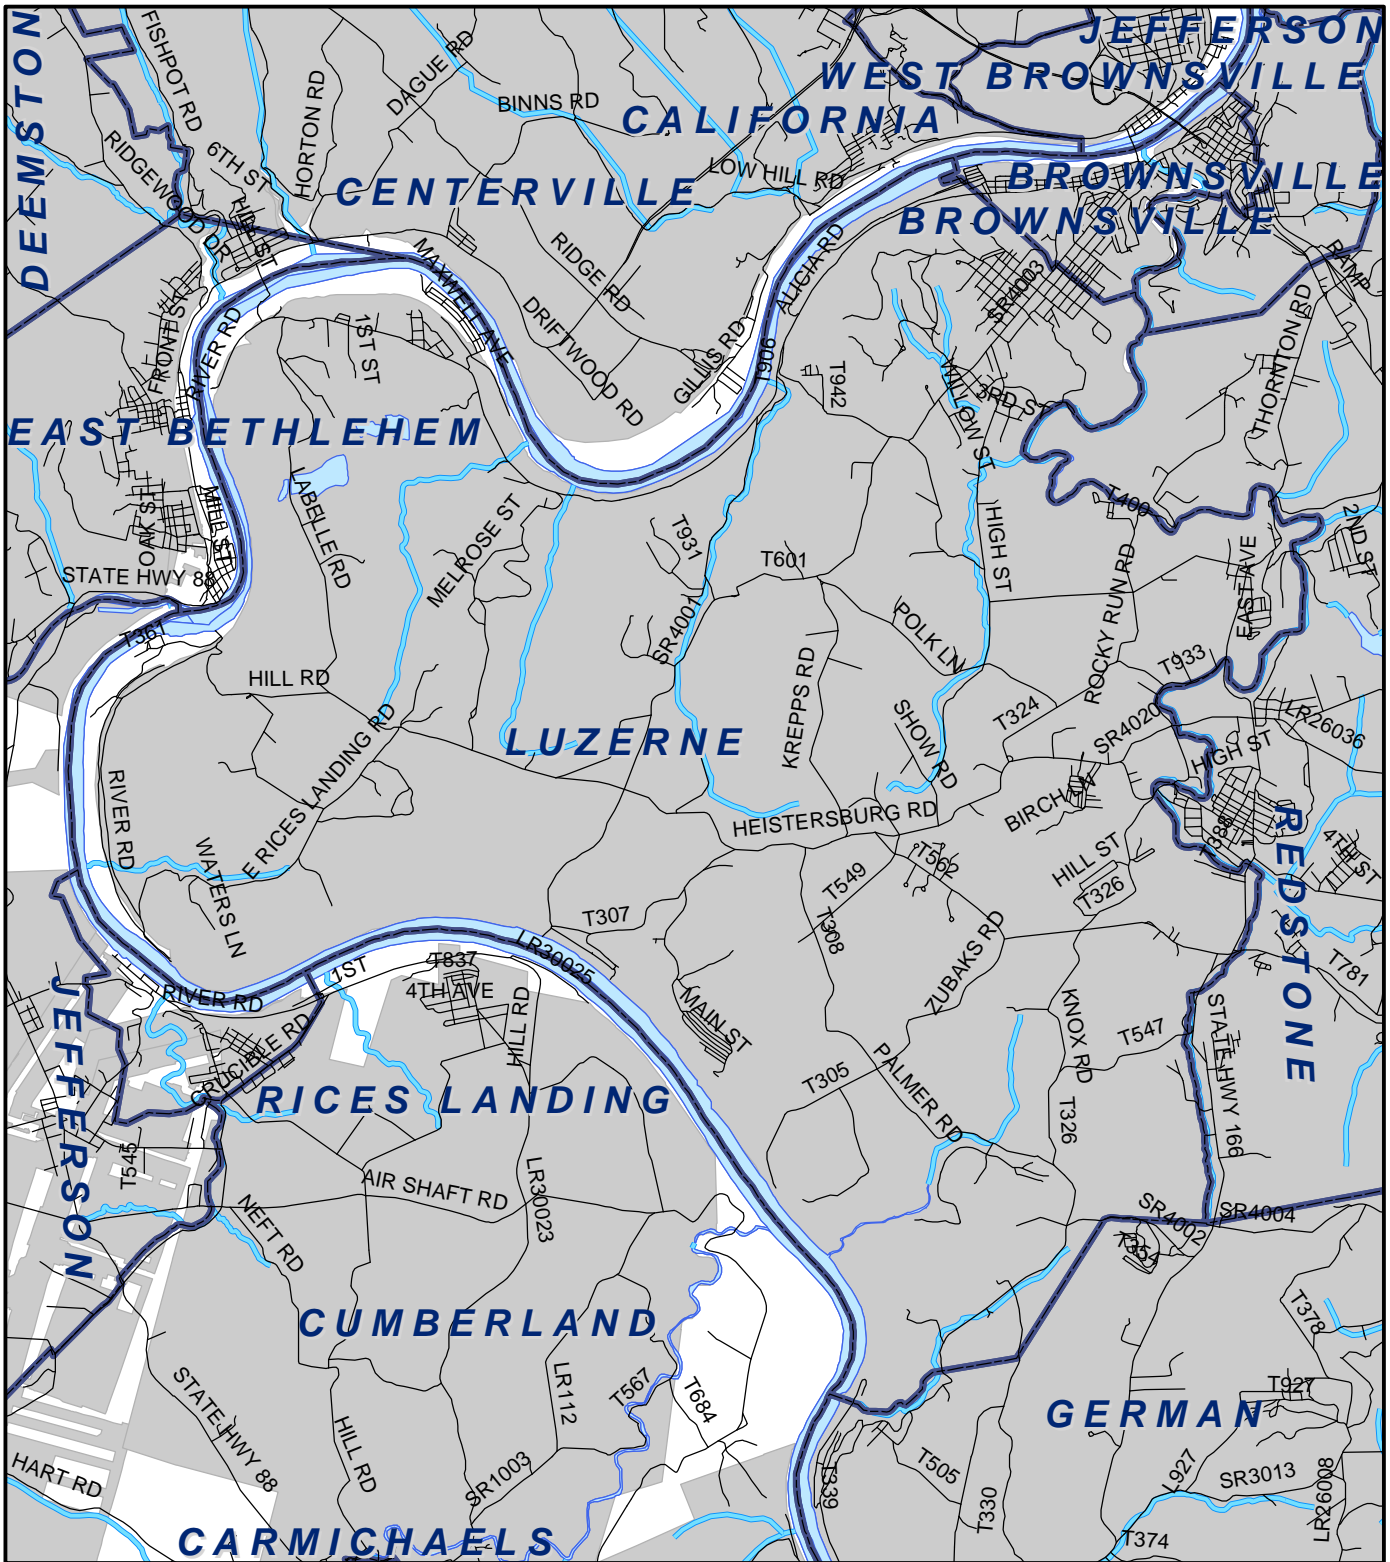

# Luzerne Twp, Fayette County

## Legend

-  Municipality Boundary
-  Undermined Area

This map was prepared using information considered to be the best historical data available.

The Department cannot verify the accuracy or completeness of this information.