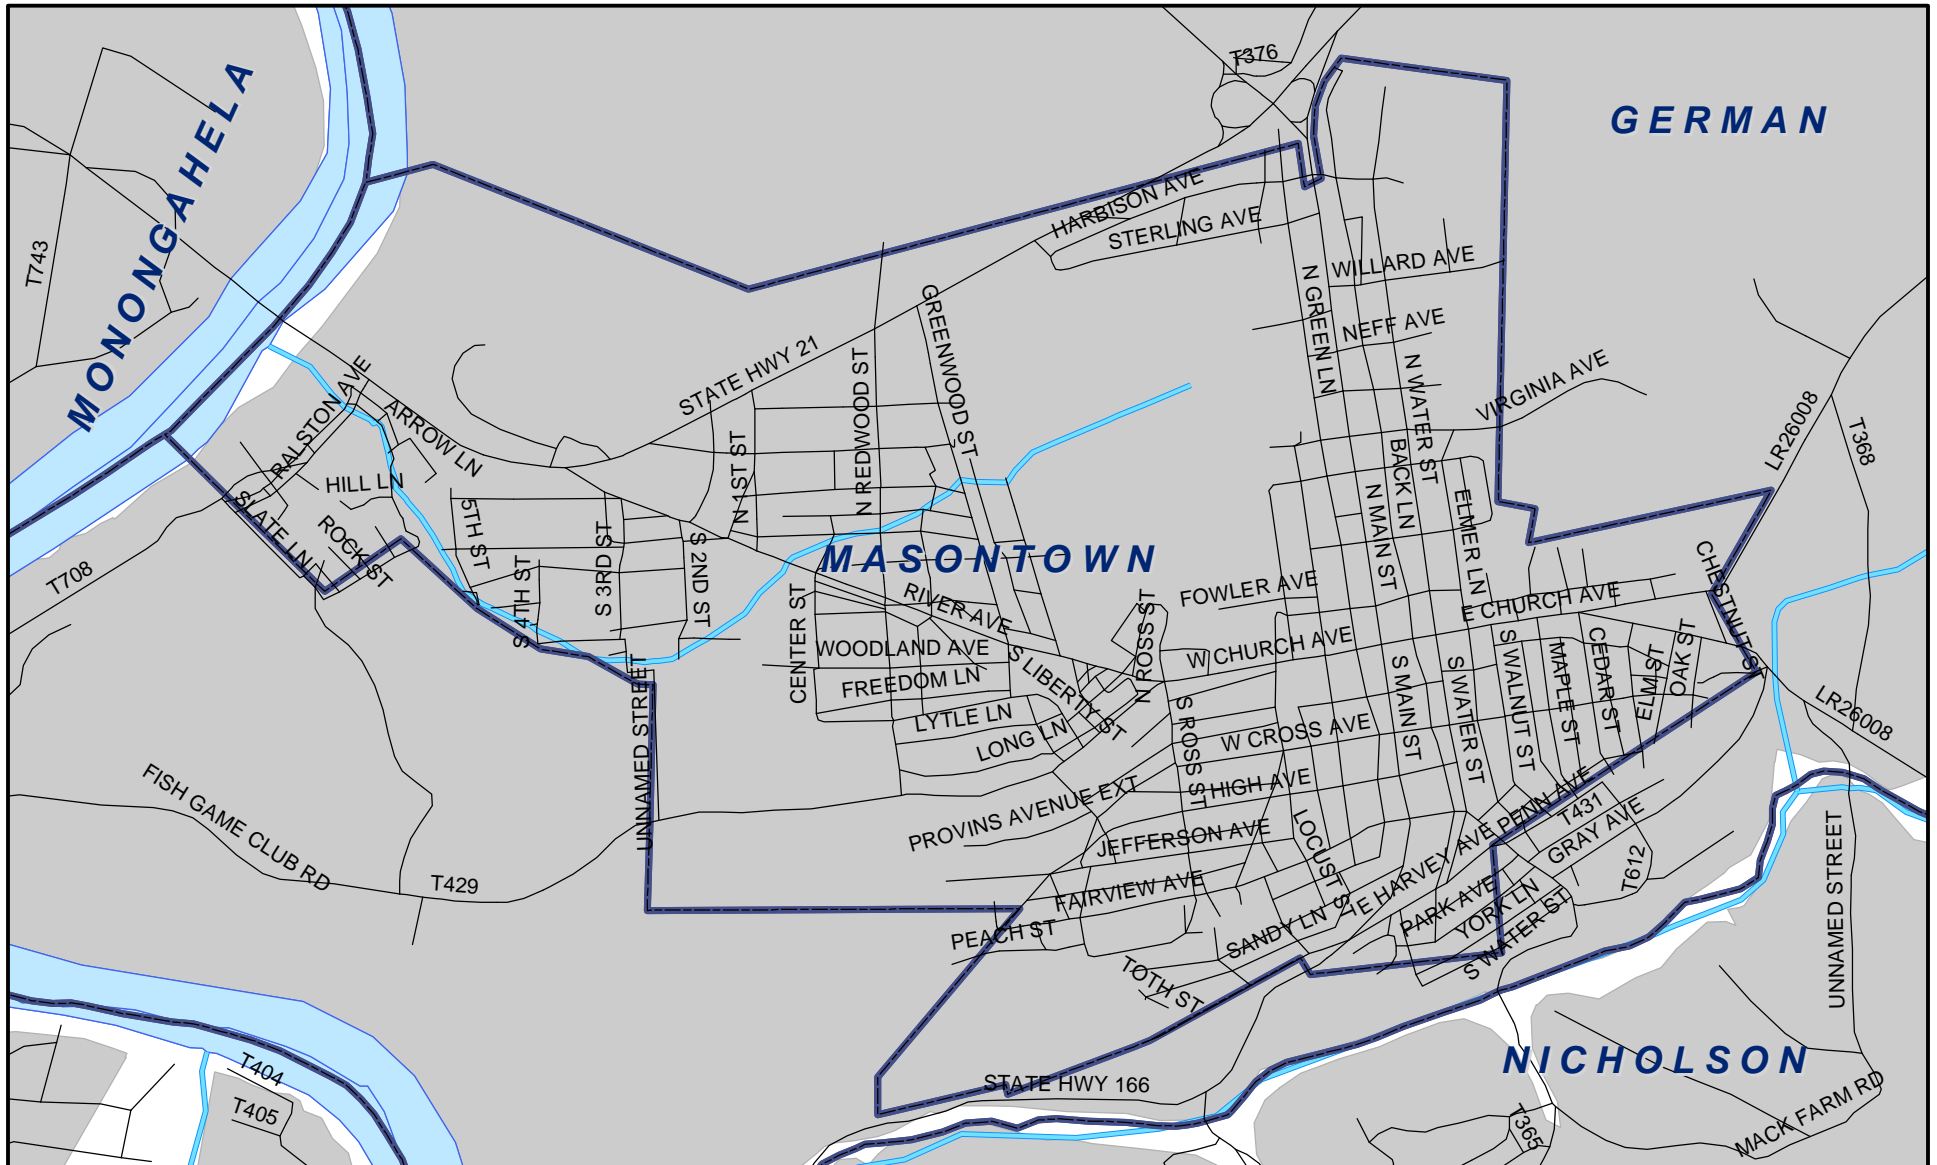

Masontown Boro, Fayette County

Legend

-  Municipality Boundary
-  Undermined Area

This map was prepared using information considered to be the best historical data available.

The Department cannot verify the accuracy or completeness of this information.