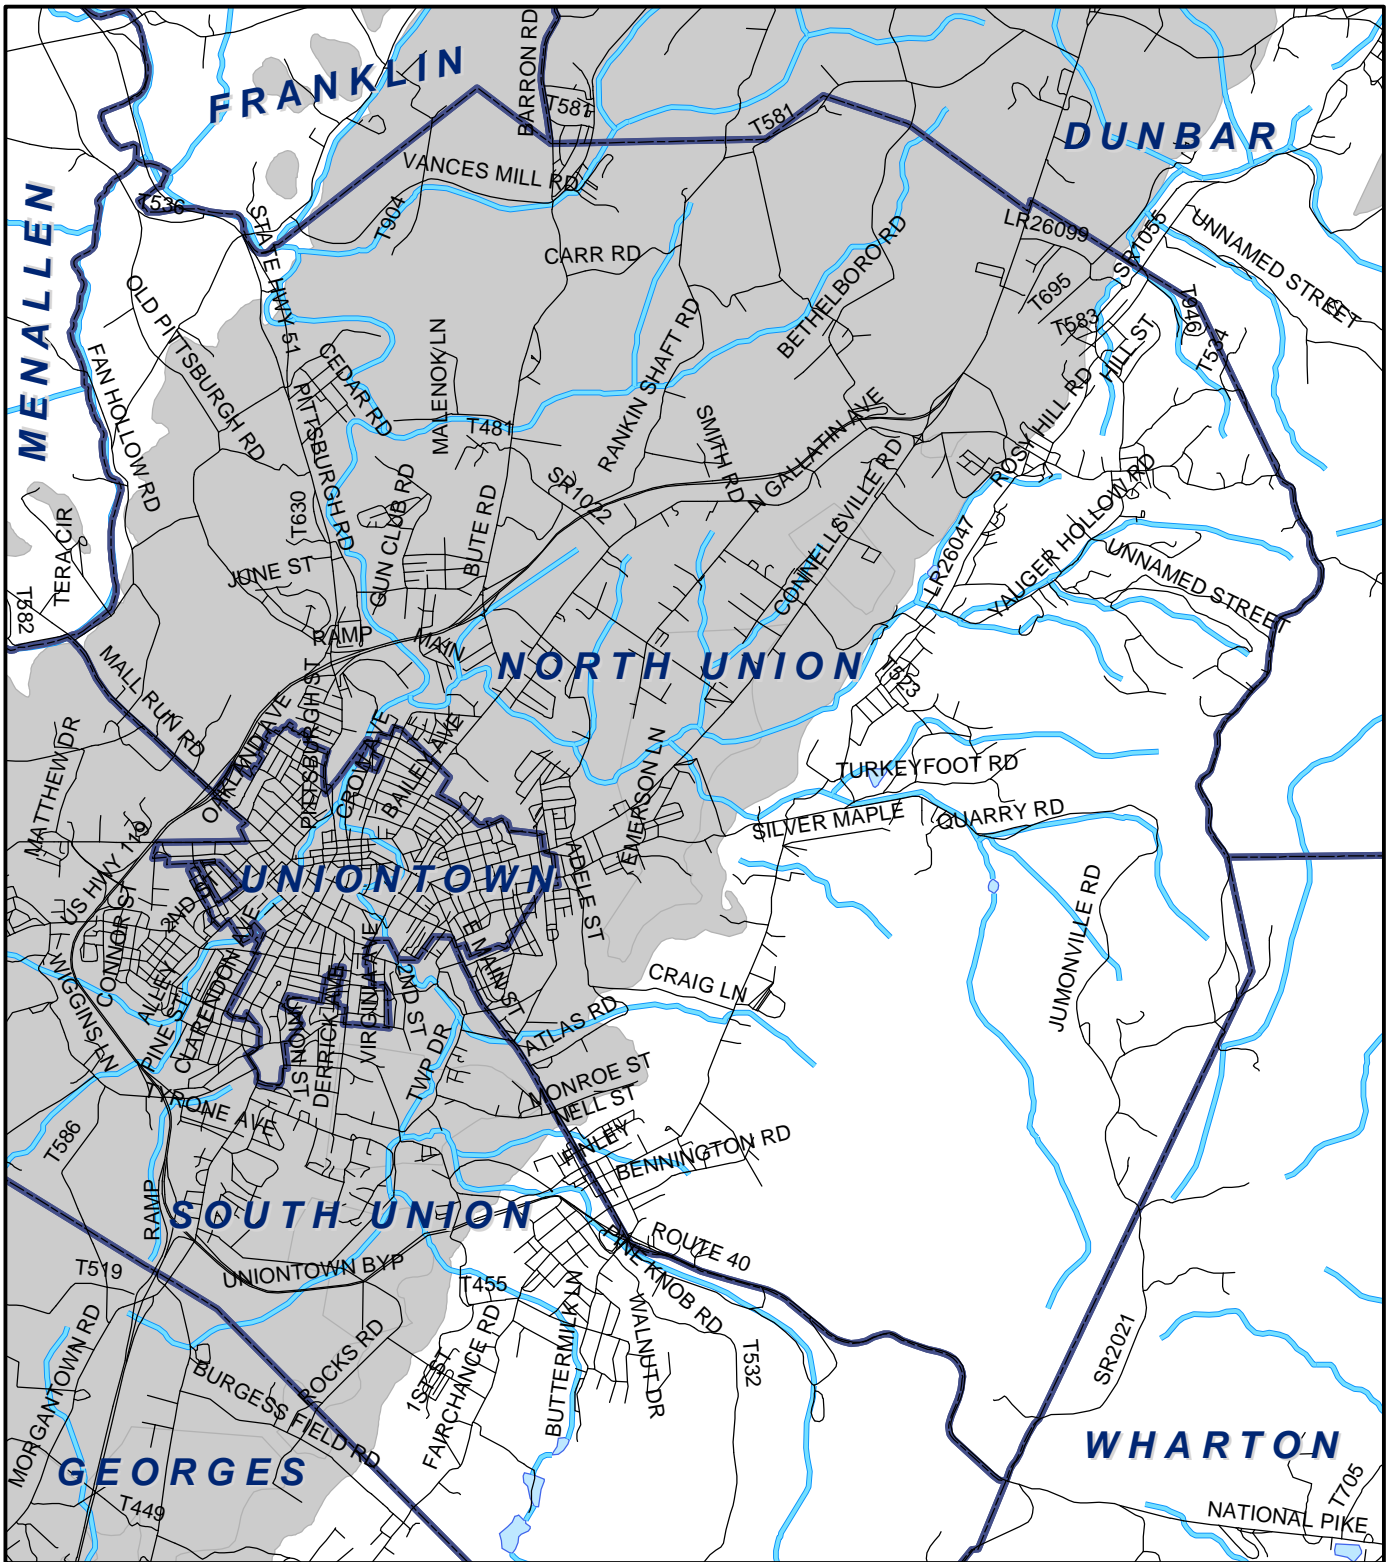

North Union Twp, Fayette County

Legend

- Municipality Boundary
- Undermined Area

This map was prepared using information considered to be the best historical data available.

The Department cannot verify the accuracy or completeness of this information.