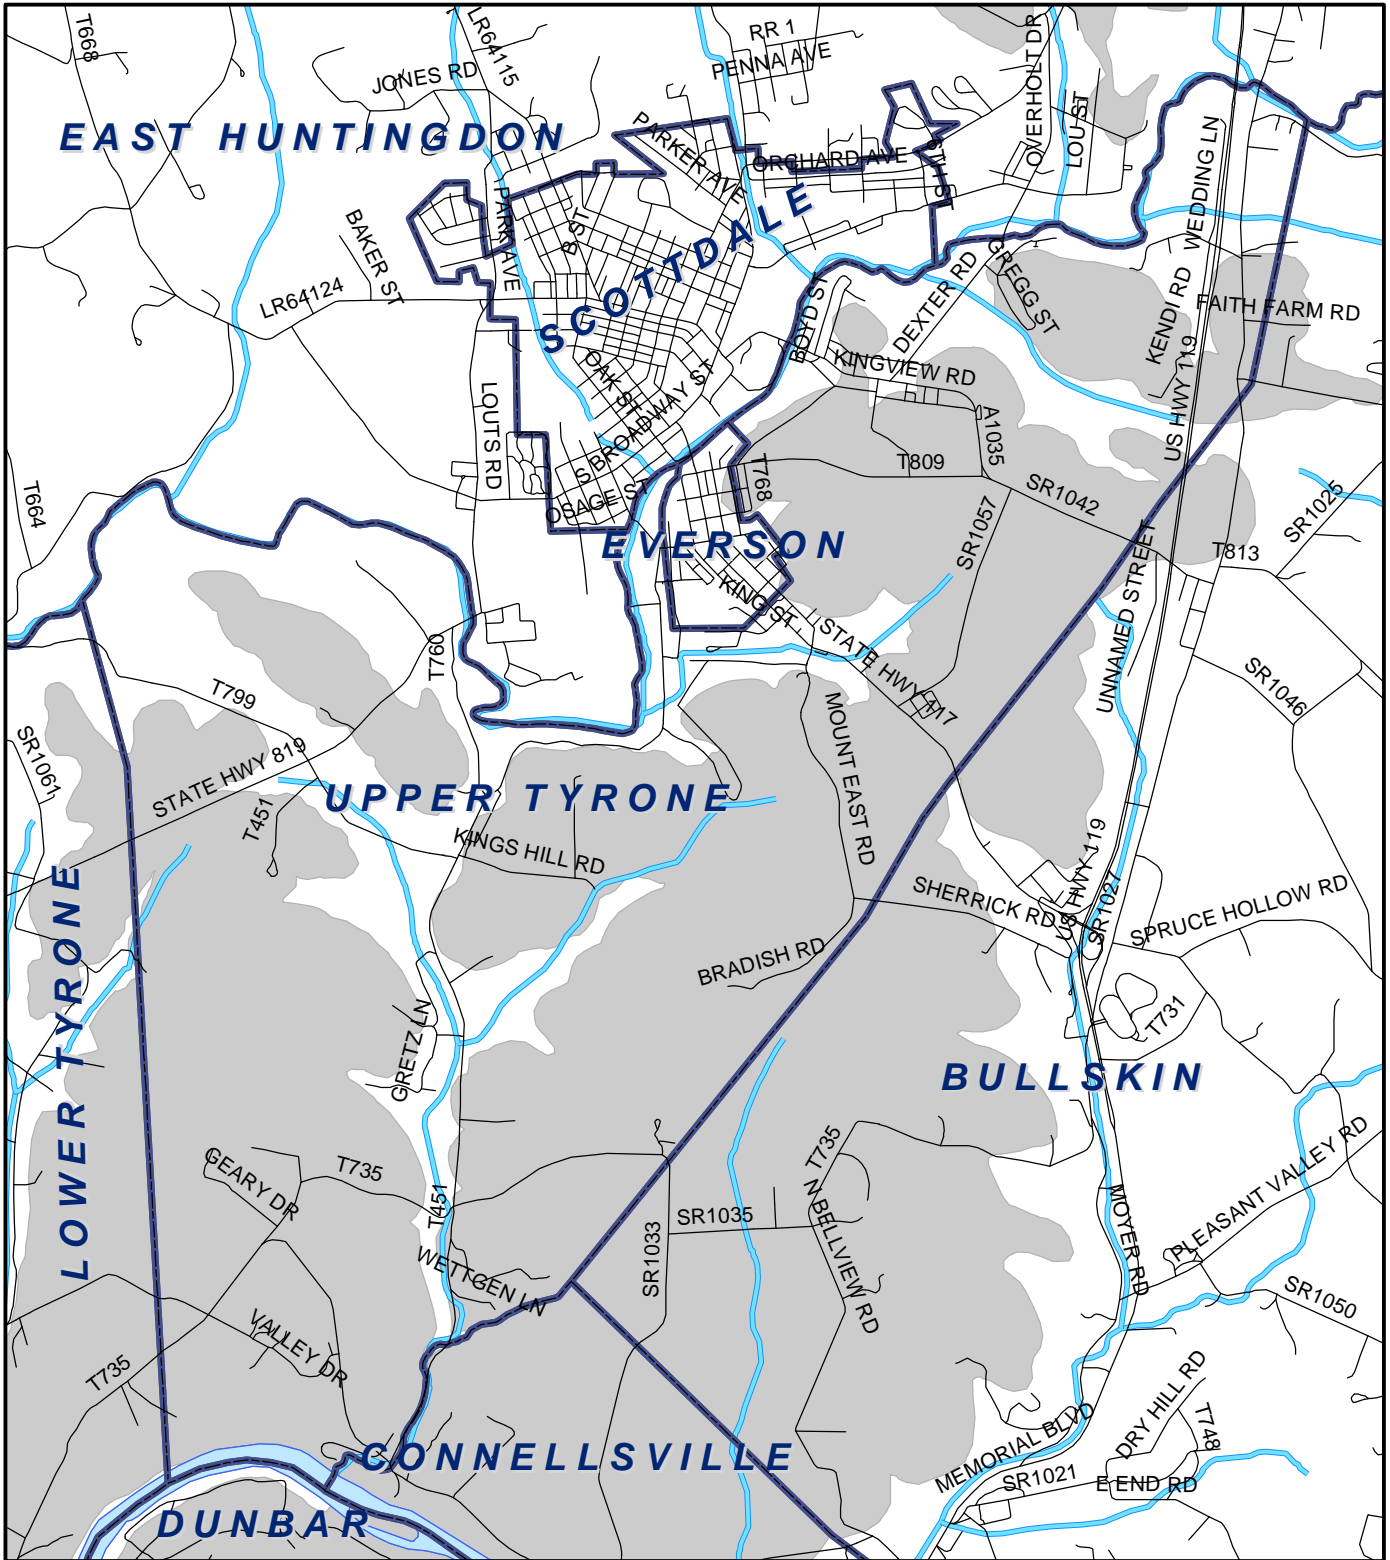

Upper Tyrone Twp, Fayette County

Legend

- Municipality Boundary
- Undermined Area

This map was prepared using information considered to be the best historical data available.

The Department cannot verify the accuracy or completeness of this information.