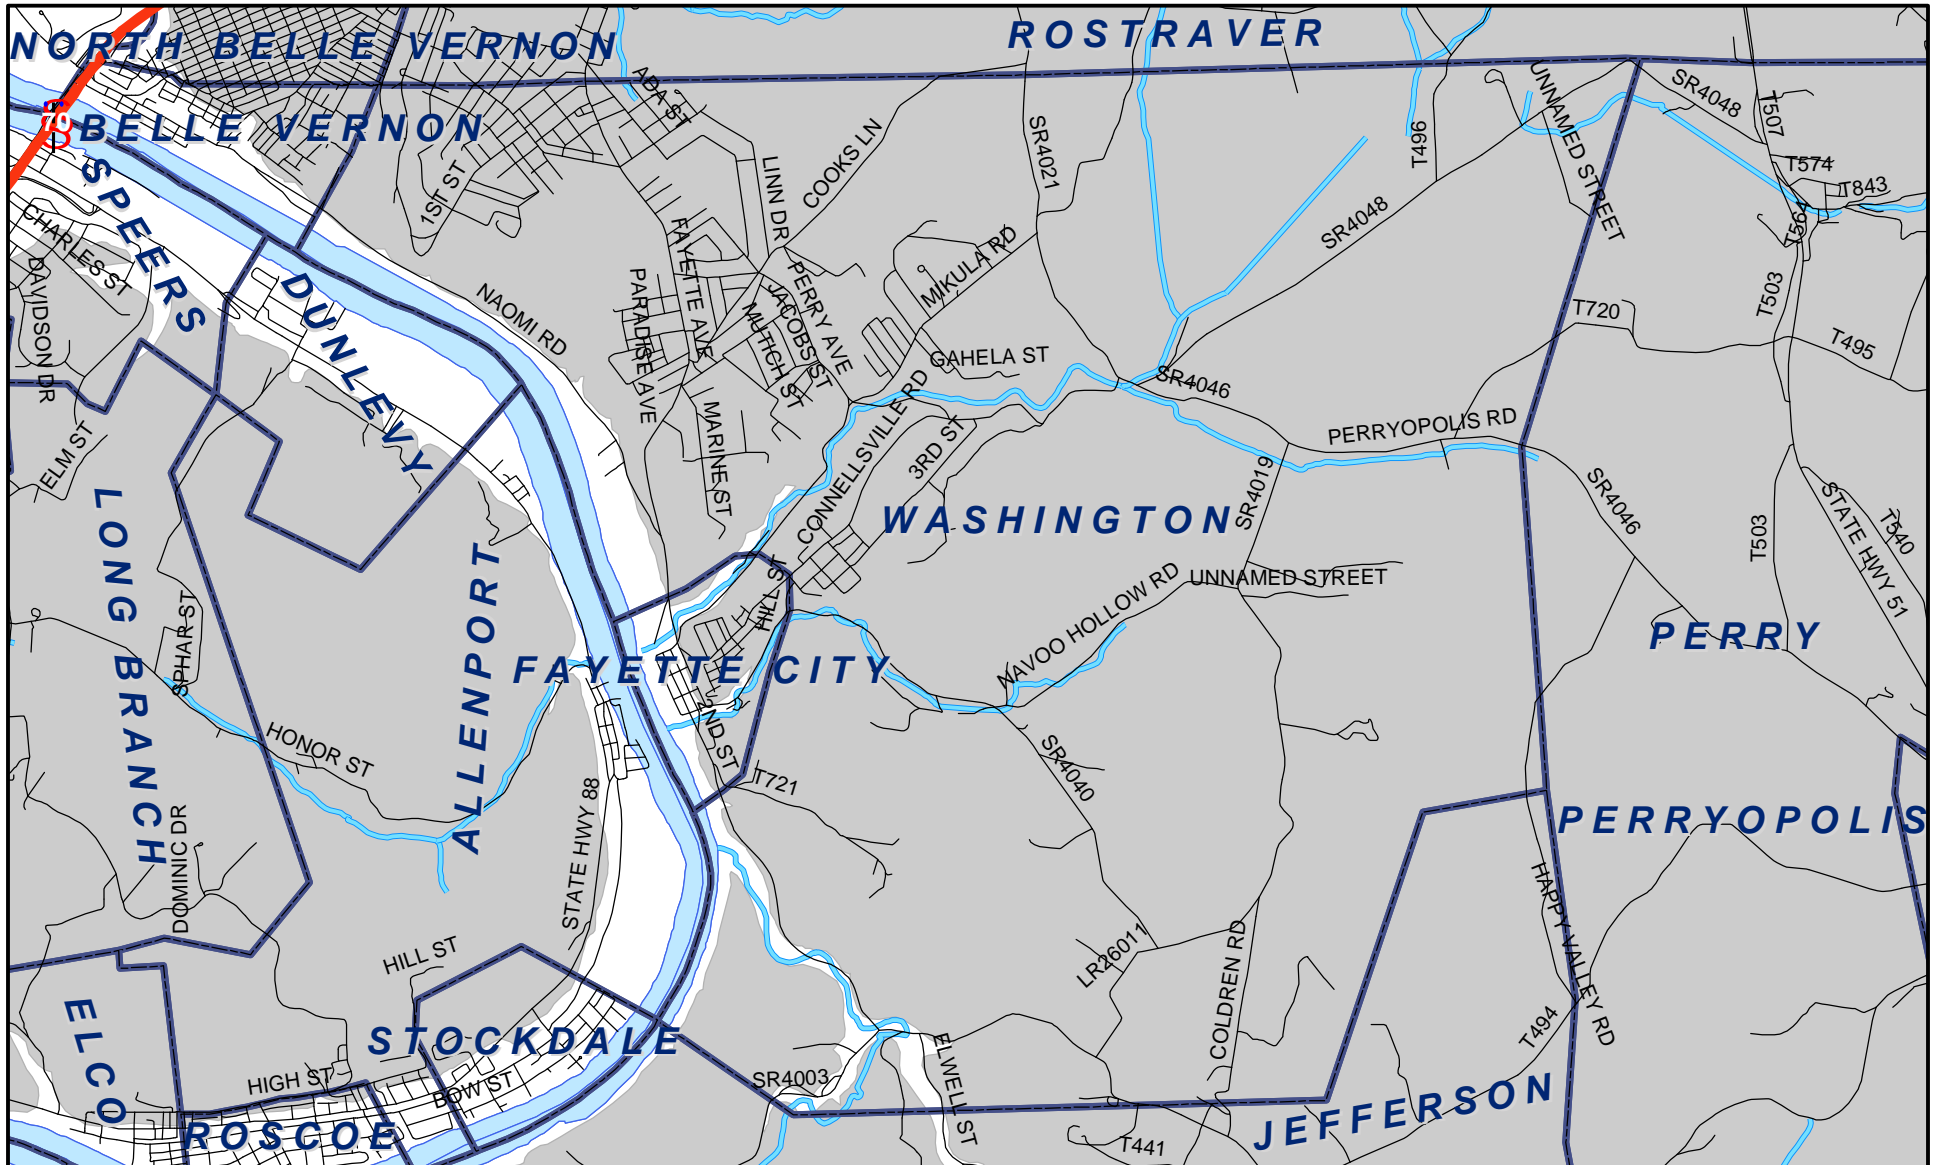

# Washington Twp, Fayette County

**Legend**

- Municipality Boundary
- Undermined Area

This map was prepared using information considered to be the best historical data available.

The Department cannot verify the accuracy or completeness of this information.