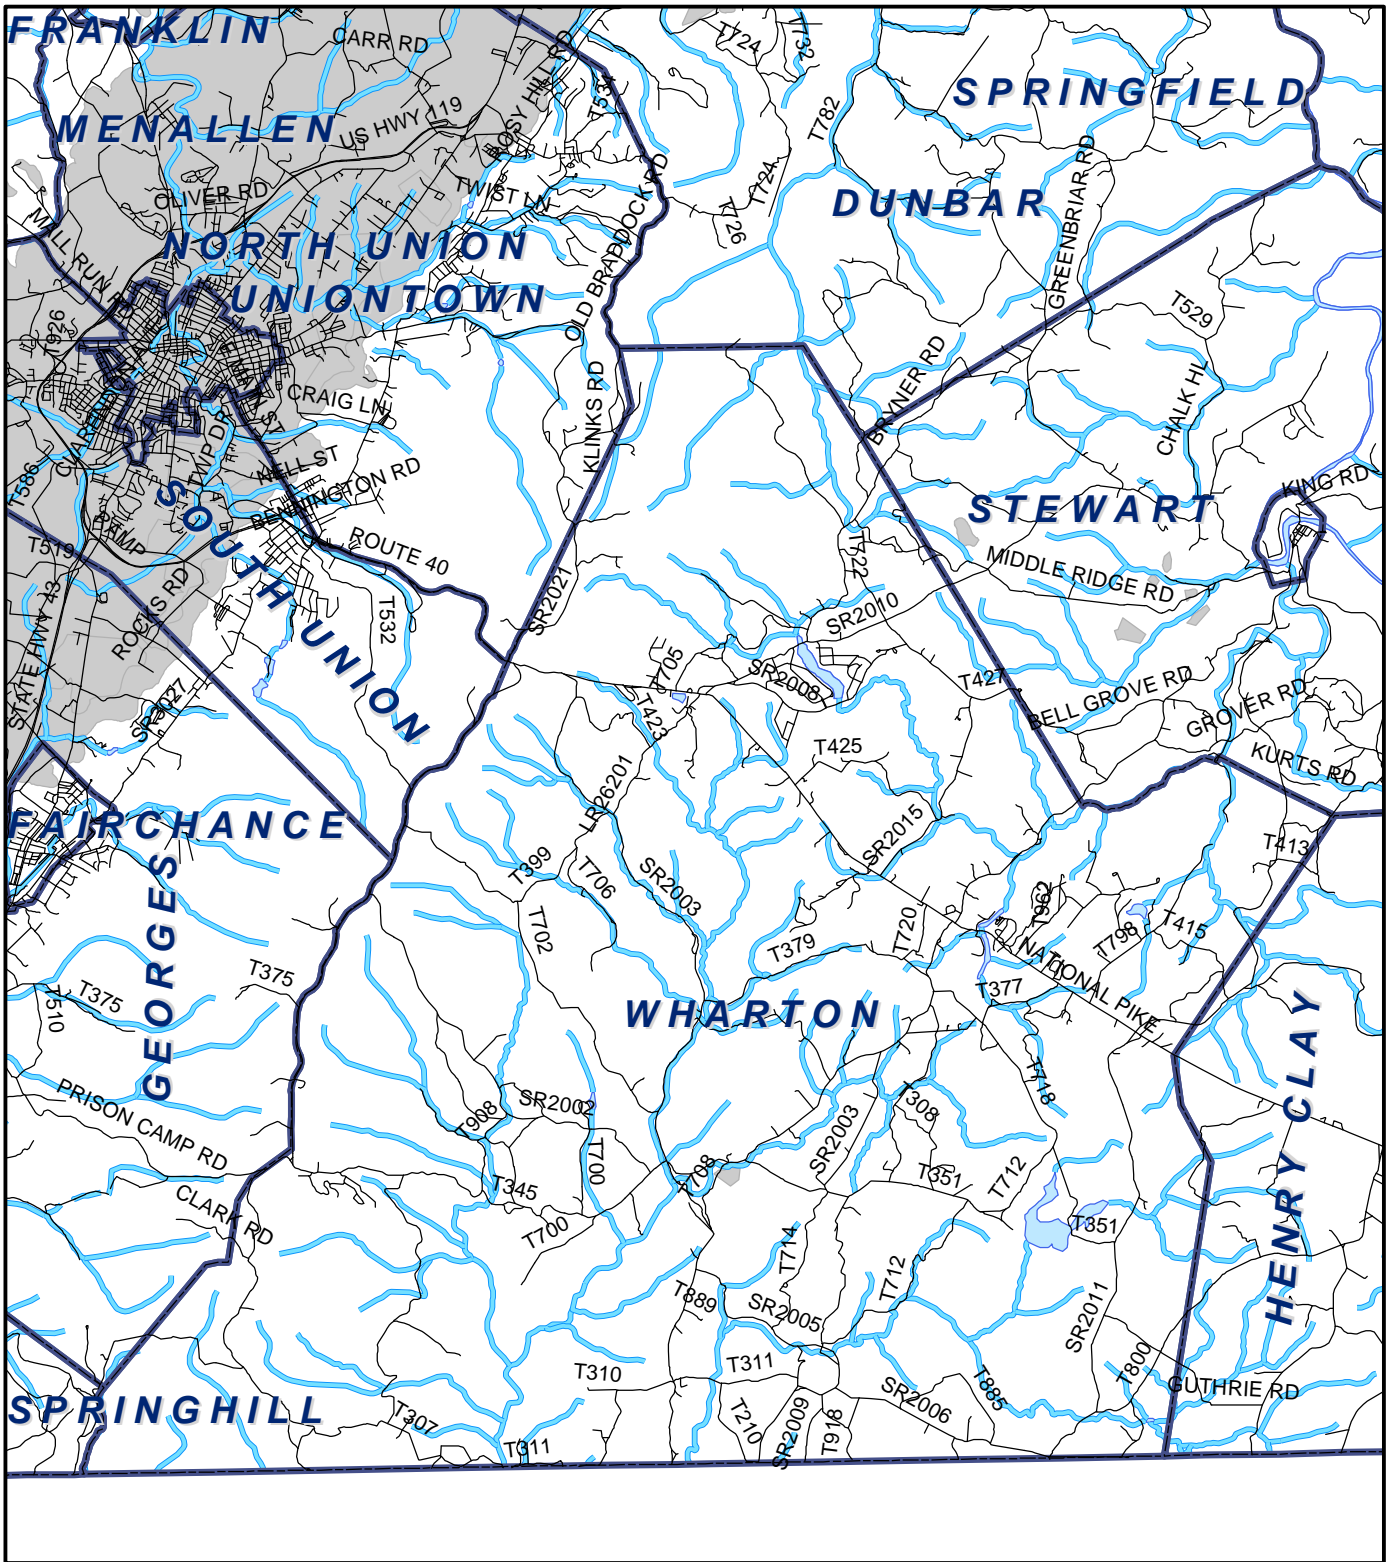

# Wharton Twp, Fayette County

**Legend**

- Municipality Boundary
- Undermined Area

This map was prepared using information considered to be the best historical data available.

The Department cannot verify the accuracy or completeness of this information.