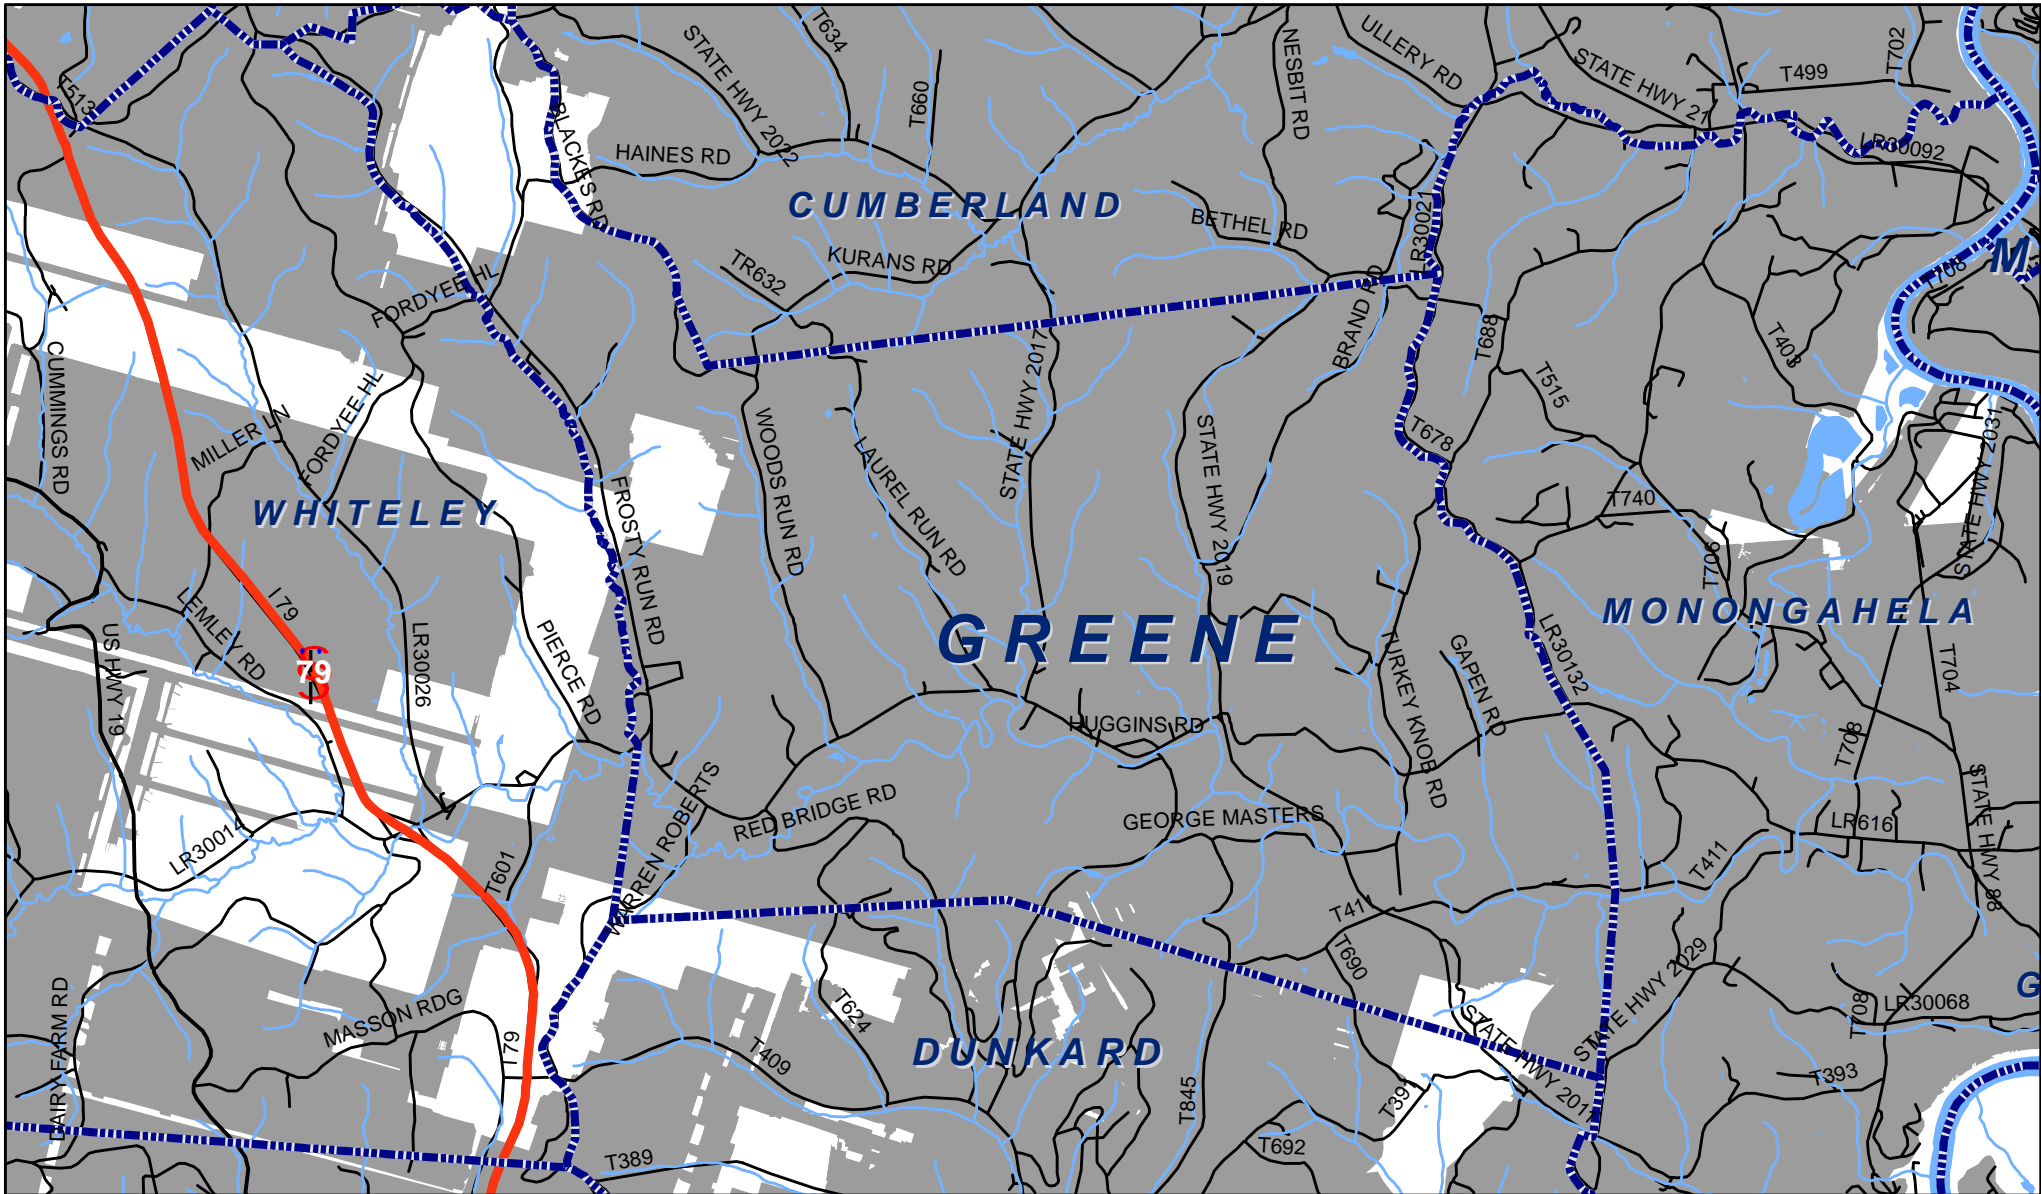

Greene Township, Greene County

Legend

-  Municipality Boundary
-  Undermined Area

This map was prepared using information considered to be the best historical data available.

The Department cannot verify the accuracy or completeness of this information.