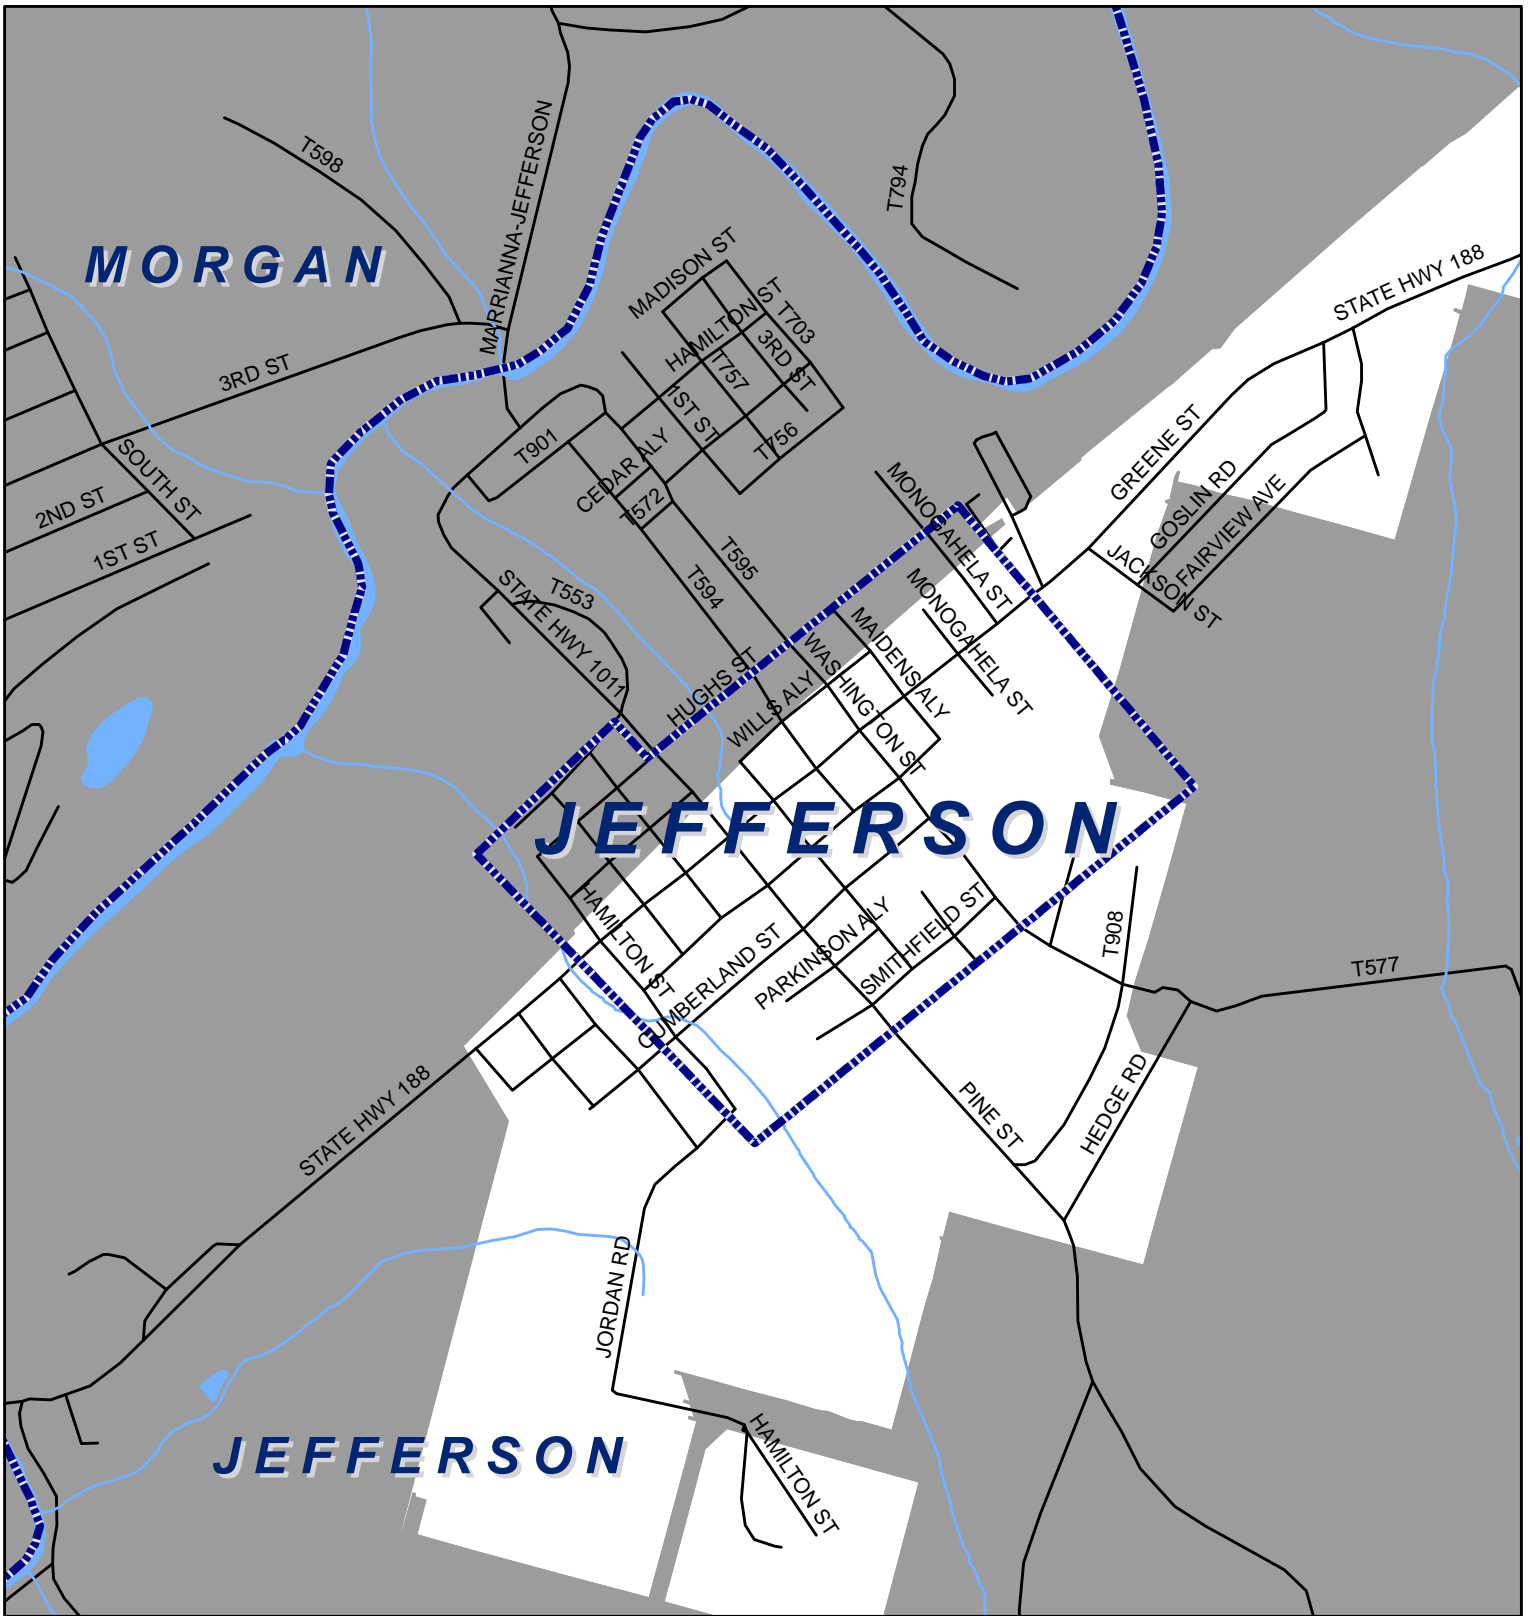

Jefferson Boro, Greene County

Legend

-  Municipality Boundary
-  Undermined Area

This map was prepared using information considered to be the best historical data available.

The Department cannot verify the accuracy or completeness of this information.